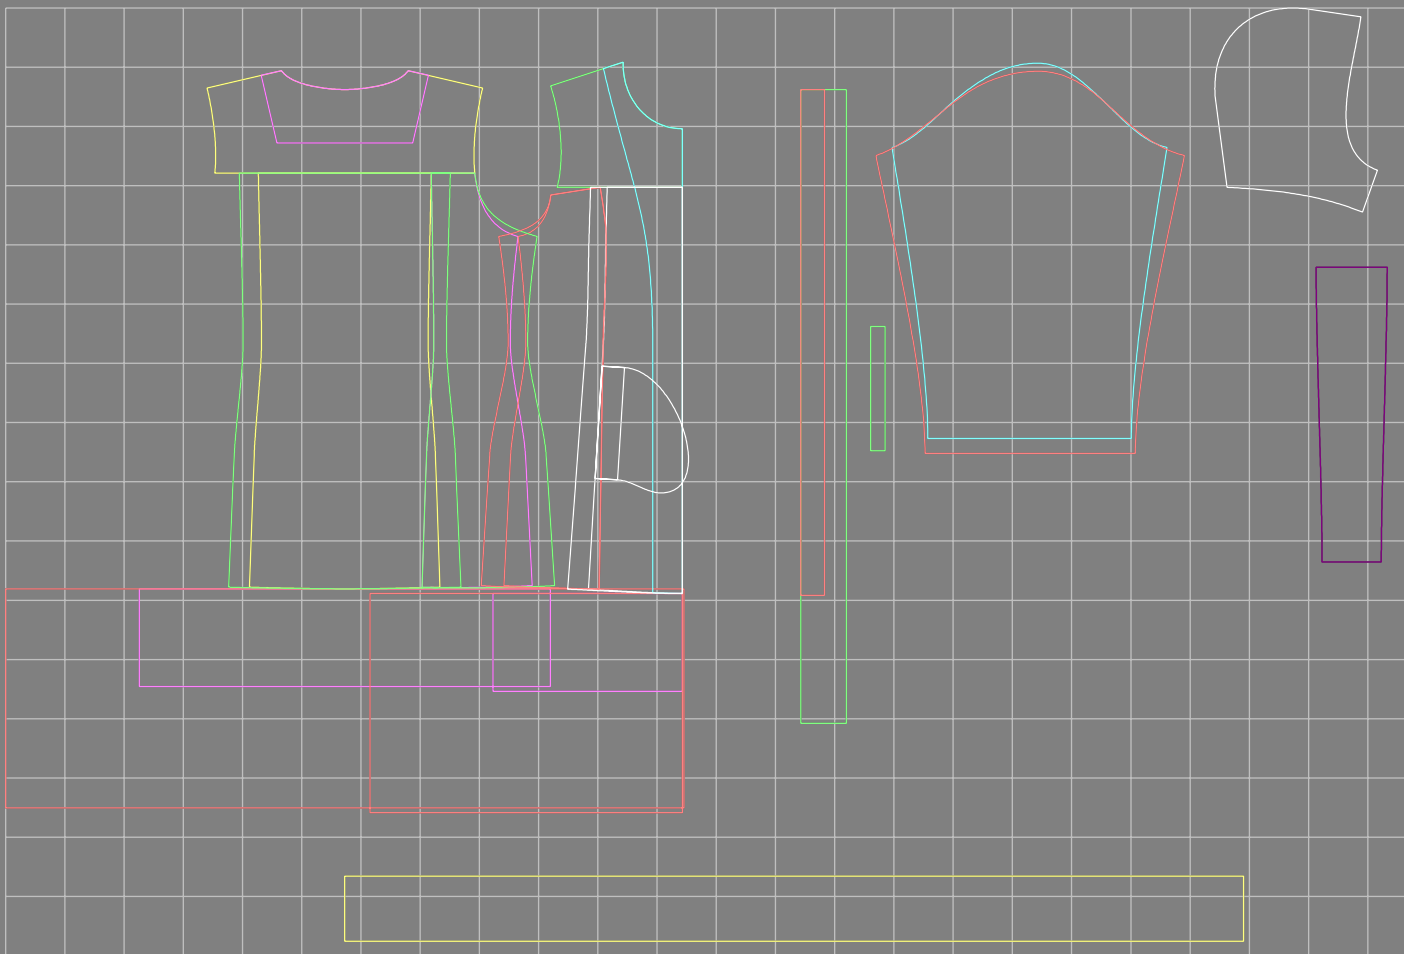

# Example

size:1428.43 x180.04 mm

Maneken =1 ver.0

rz\_1=170

rz\_16=100

rz\_17=85.4

rz\_18=80.2

rz\_19=108

rz\_20=105.4

---

. . . . .  
. . . . .  
. . . . .