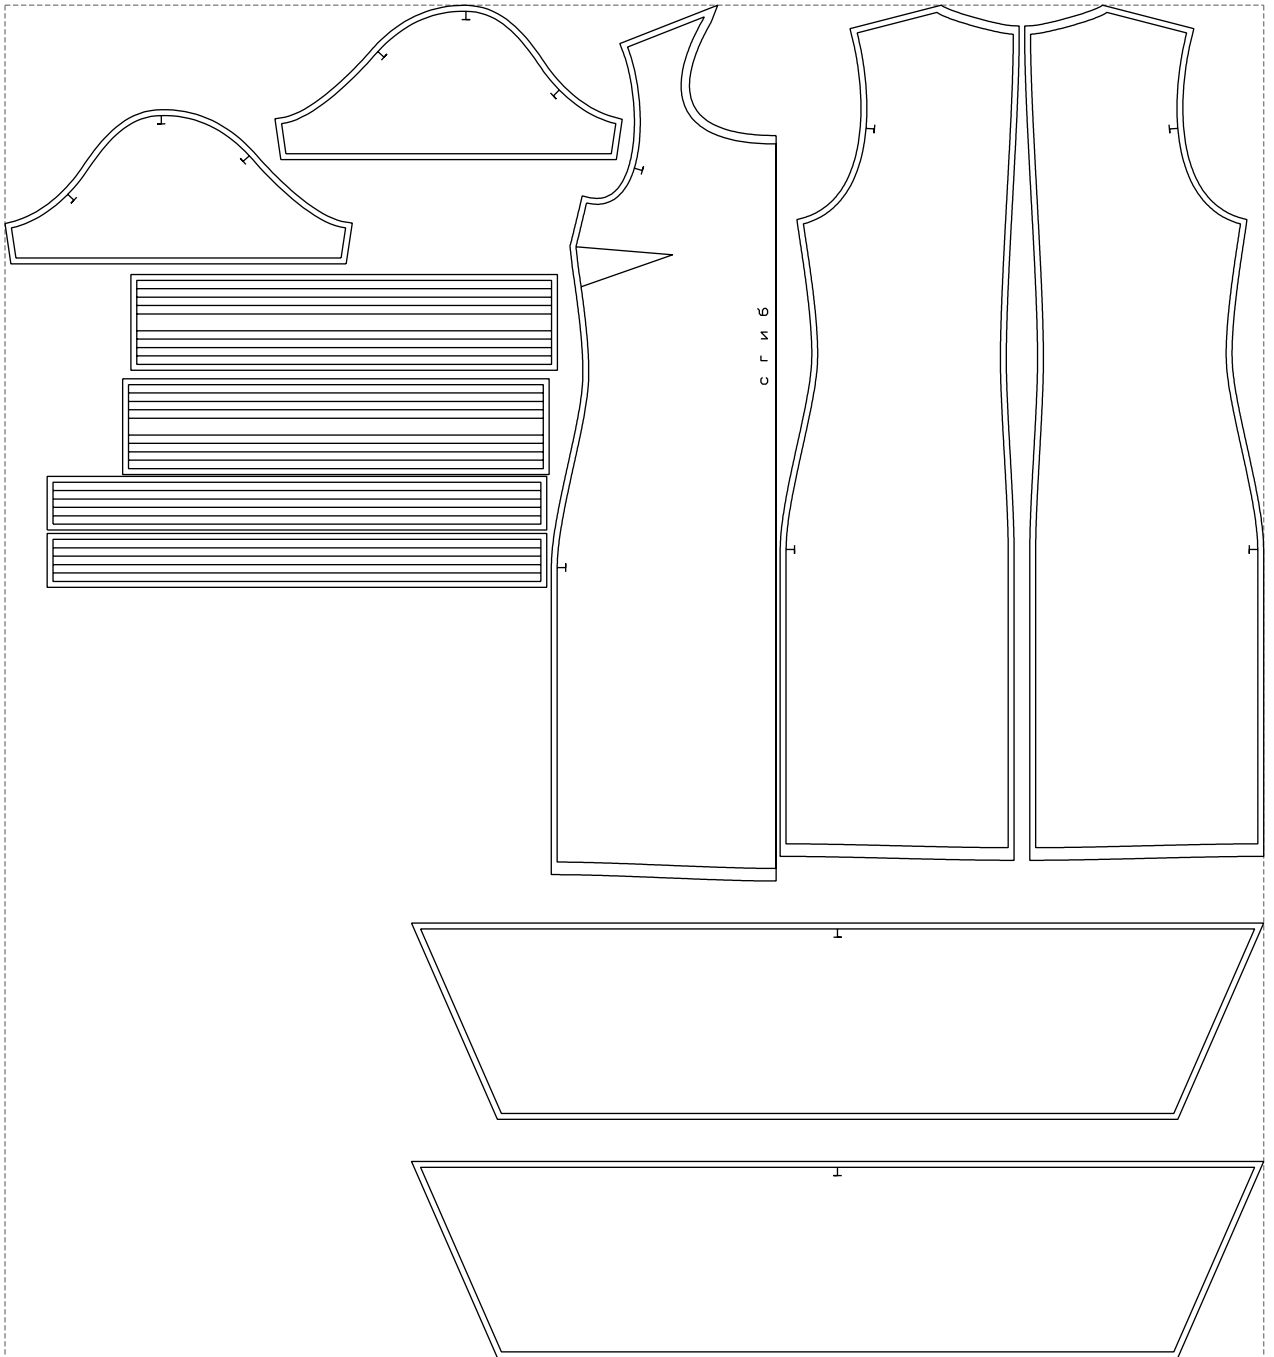

Not for print

Paper size: A4, size:1157.84 x1327.09 mm

# Example

size:1499.00 x1611.03 mm

Maneken =1 ver.0

rz\_1=170

rz\_16=104

rz\_17=88.9

rz\_18=84.4

rz\_19=112