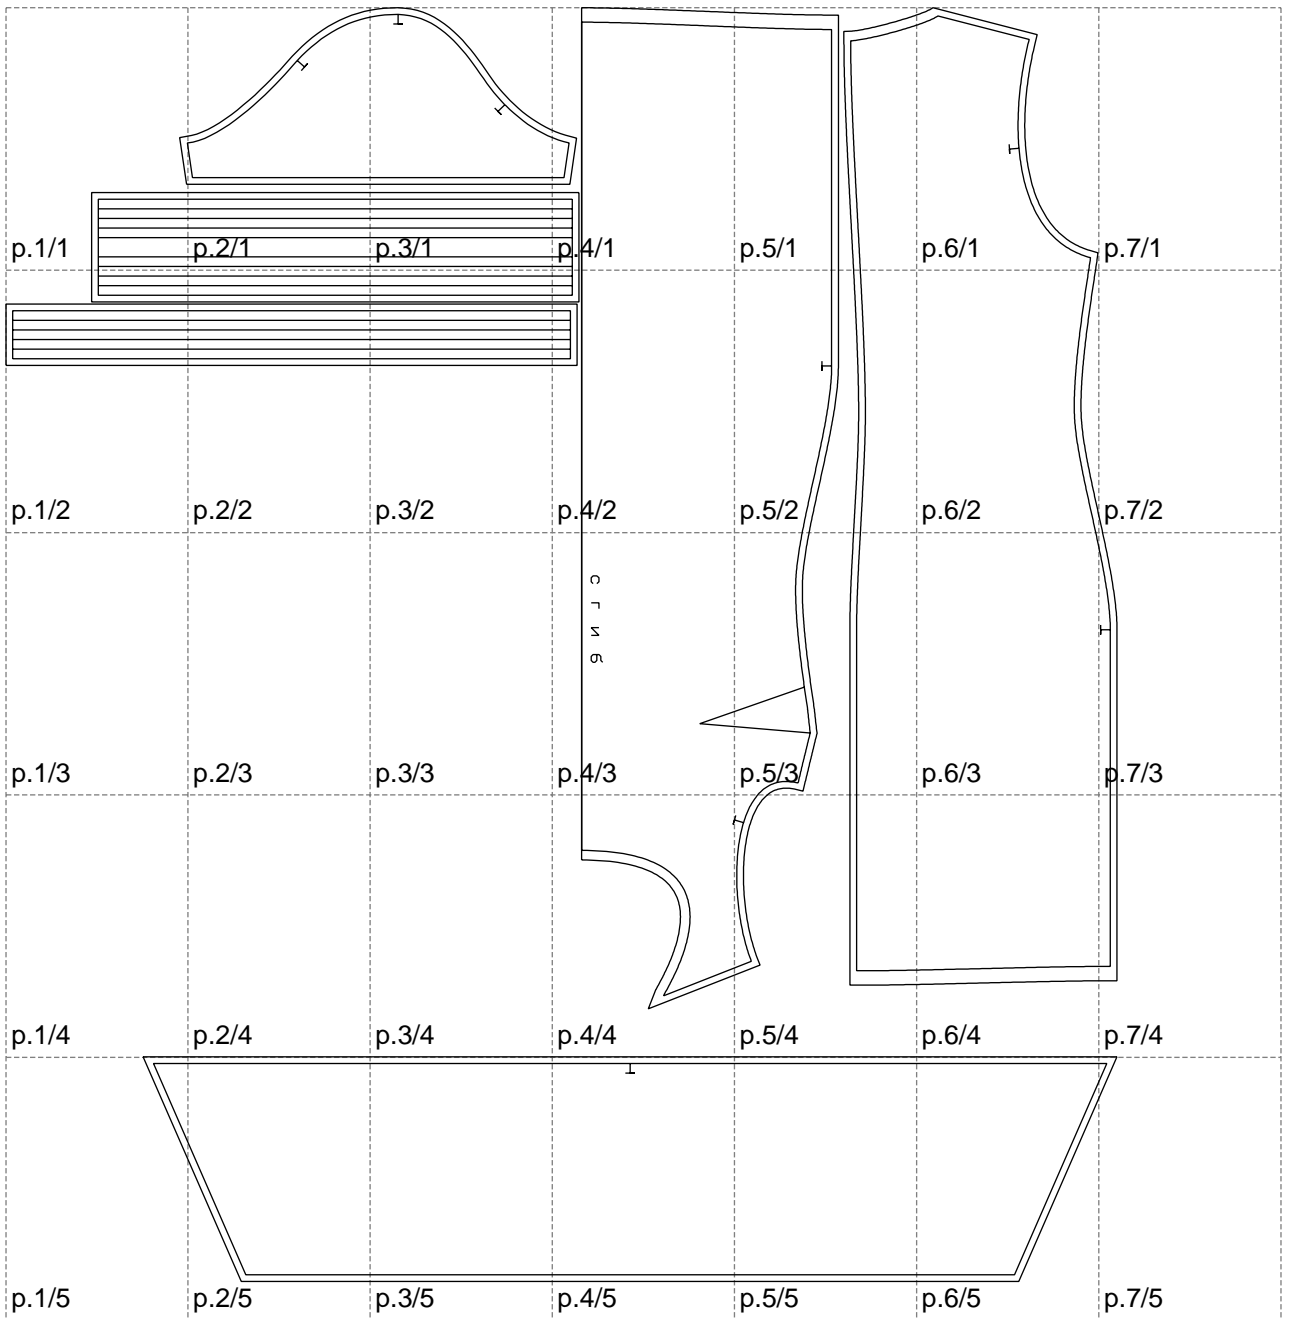

Not for print

Paper size: A4, size:1157.84 x1327.09 mm

# Example

size:1499.00 x1611.03 mm

Maneken =1 ver.0

rz\_1=170

rz\_16=104

rz\_17=88.9

rz\_18=84.4

rz\_19=112

rz\_20=109.3

---

. . . . .  
. . . . .  
. . . . .