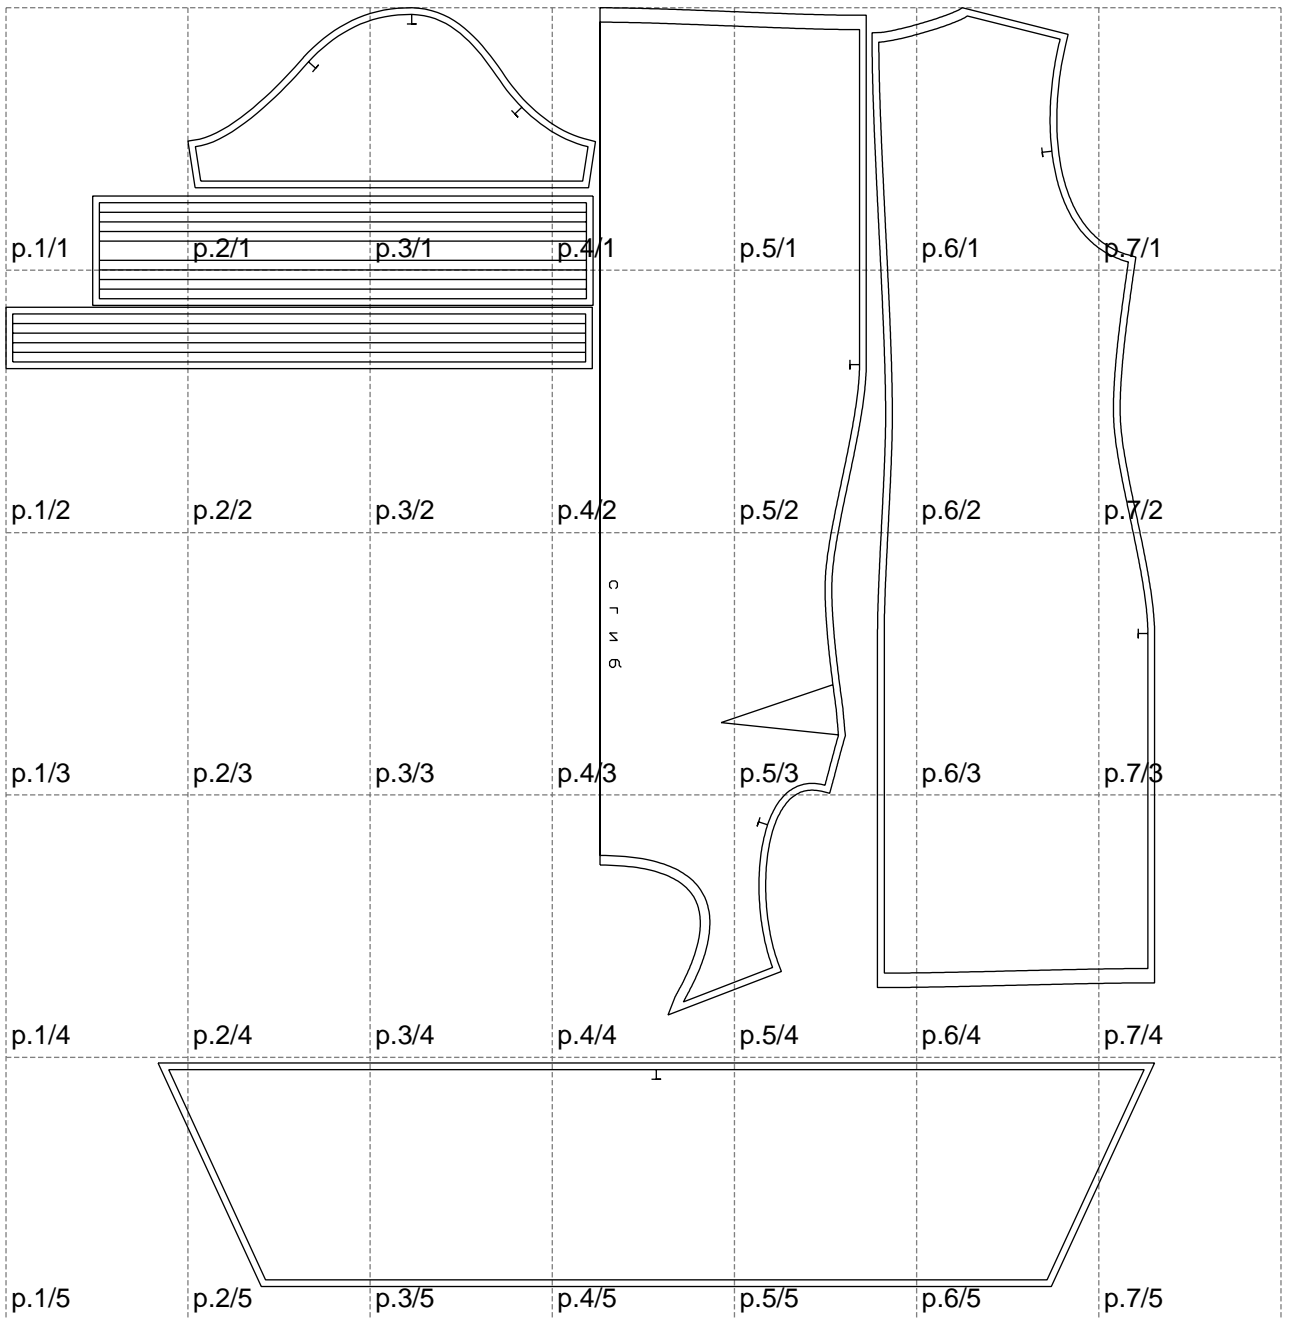

Not for print

Paper size: A4, size:1196.97 x1332.44 mm

# Example

size:1499.00 x1729.36 mm

Maneken =1 ver.0

rz\_1=170

rz\_16=108

rz\_17=92.5

rz\_18=89.2

rz\_19=116

rz\_20=113

---

. . . . .  
. . . . .  
. . . . .