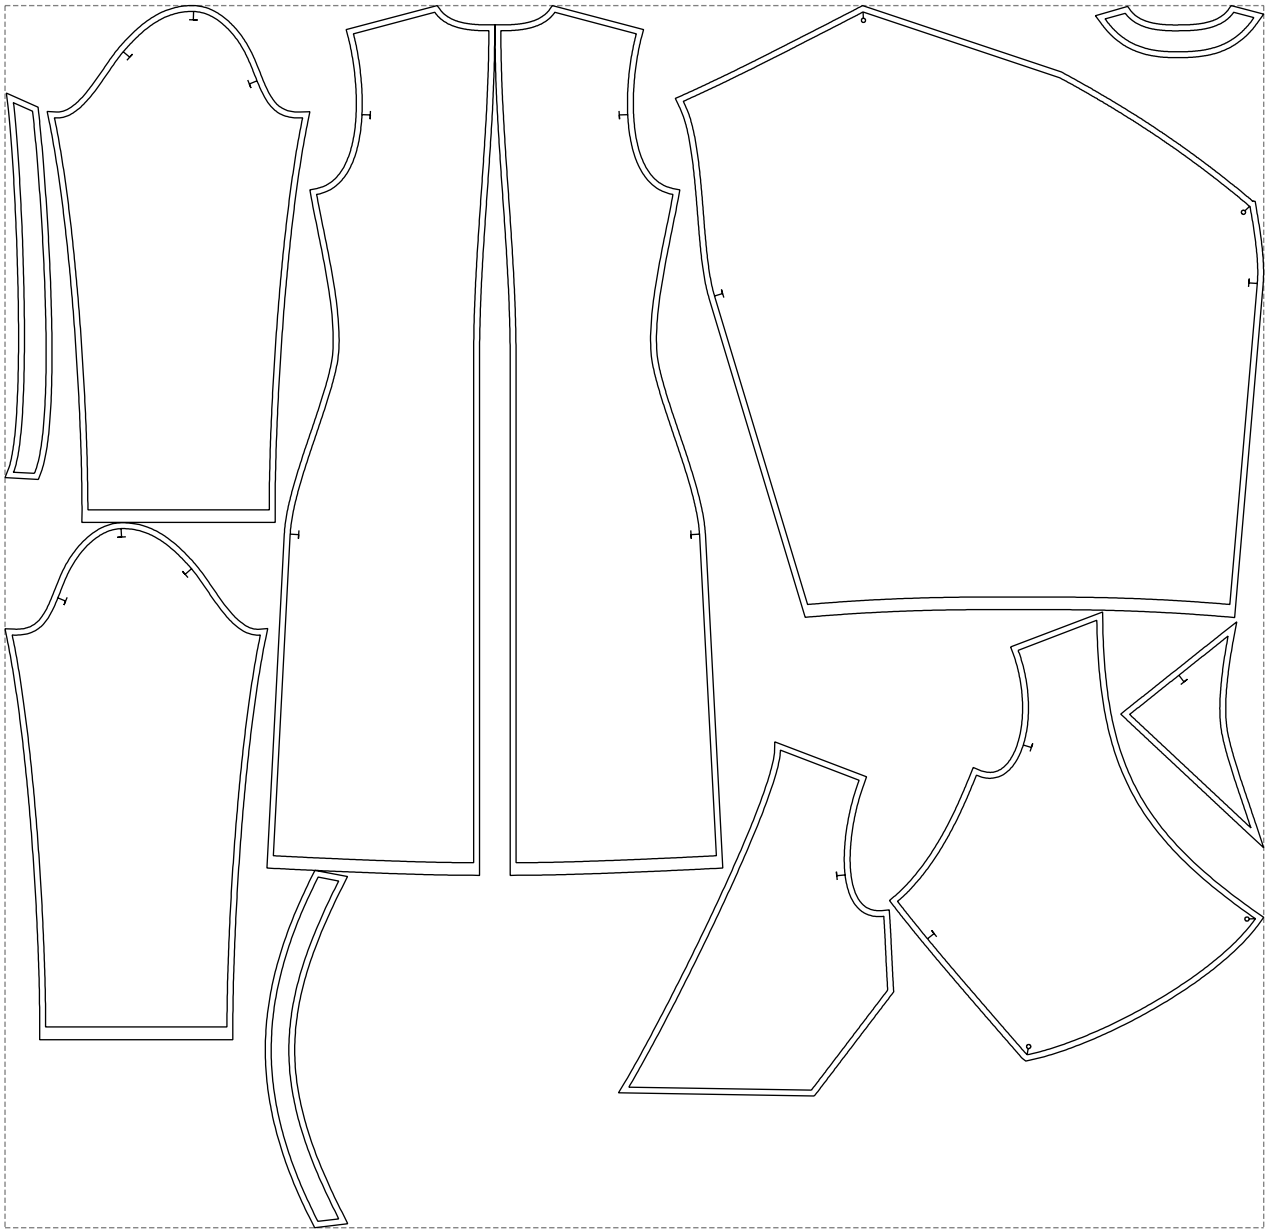

# Example

size:1499.00 x1455.86 mm

Maneken =1 ver.0

rz\_1=170

rz\_16=88

rz\_17=75.6

rz\_18=67.6

rz\_19=96