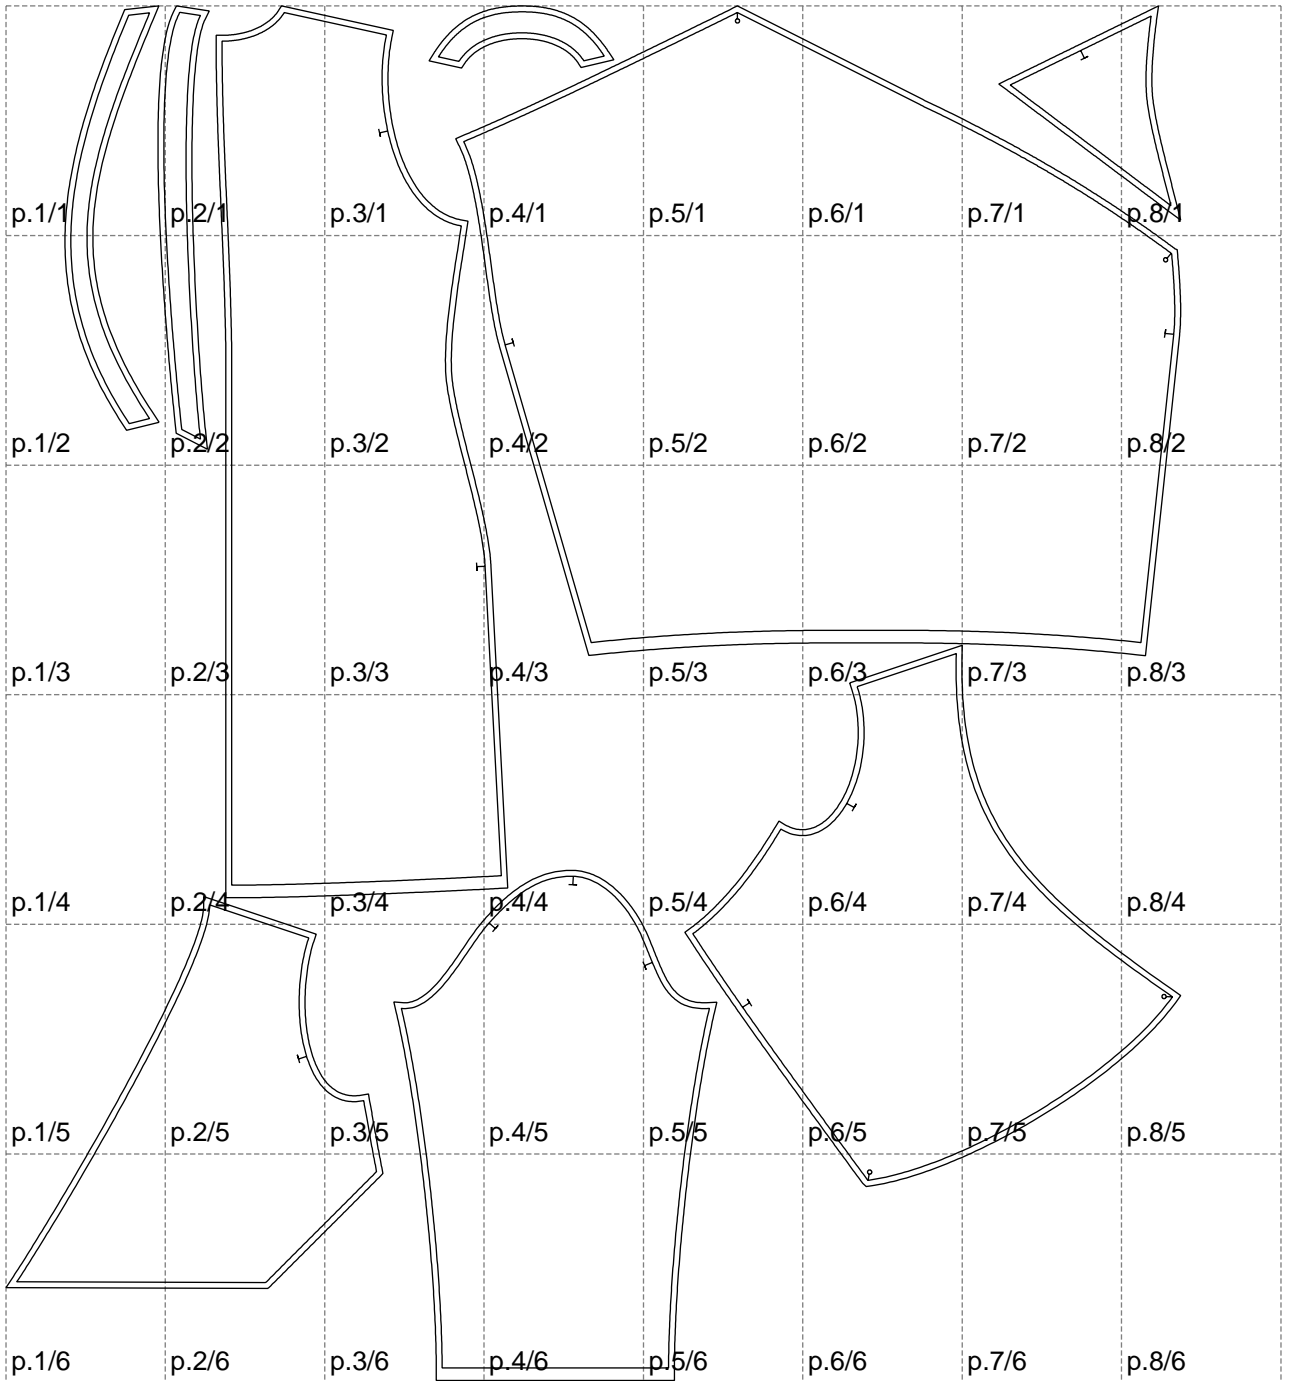

Not for print

Paper size: A4, size:1399.00 x1636.87 mm

# Example

size:1499.00 x1826.73 mm

Maneken =1 ver.0

rz\_1=170

rz\_16=120

rz\_17=104

rz\_18=103.6

rz\_19=128

rz\_20=125.1

---

. . . . .  
. . . . .  
. . . . .