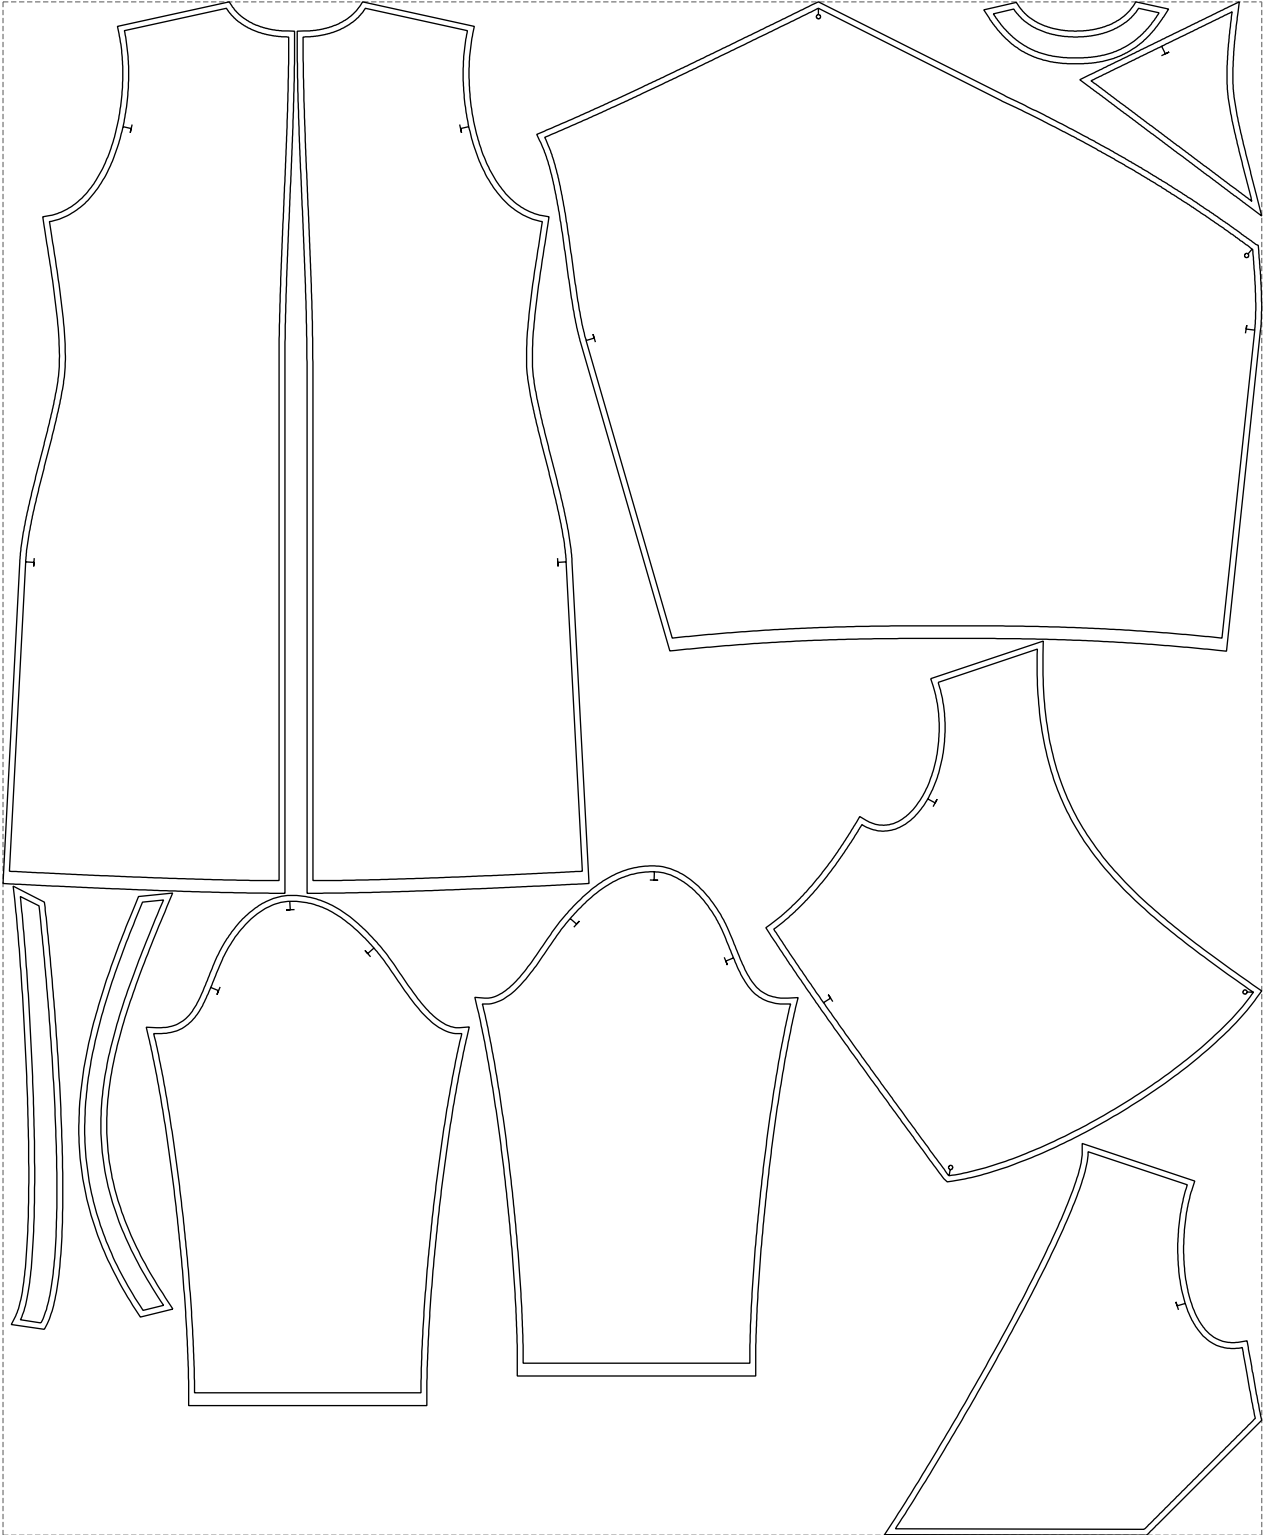

# Example

size:1499.00 x1826.73 mm

Maneken =1 ver.0

rz\_1=170

rz\_16=120

rz\_17=104

rz\_18=103.6

rz\_19=128