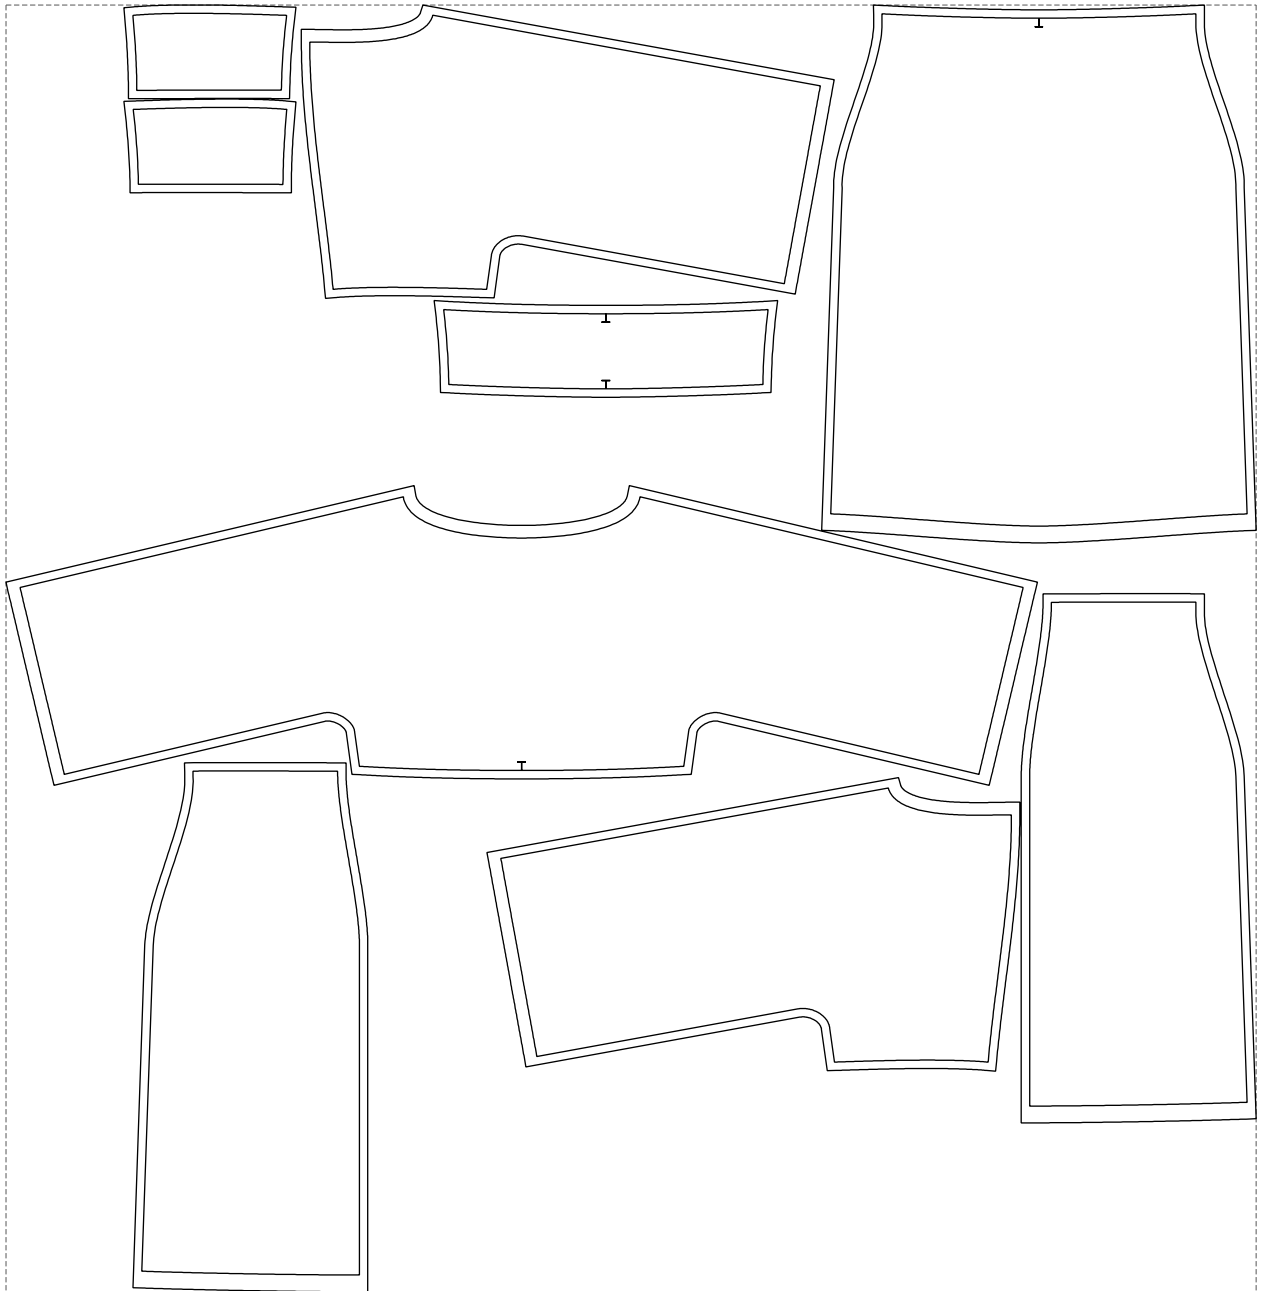

Not for print

Paper size: A4, size:1388.96 x1267.22 mm

# Example

size:1488.98 x1532.88 mm

Maneken =1 ver.0

rz\_1=170

rz\_16=92

rz\_17=78.8

rz\_18=71.8

rz\_19=100

rz\_20=98.1

---

. . . . .  
. . . . .  
. . . . .