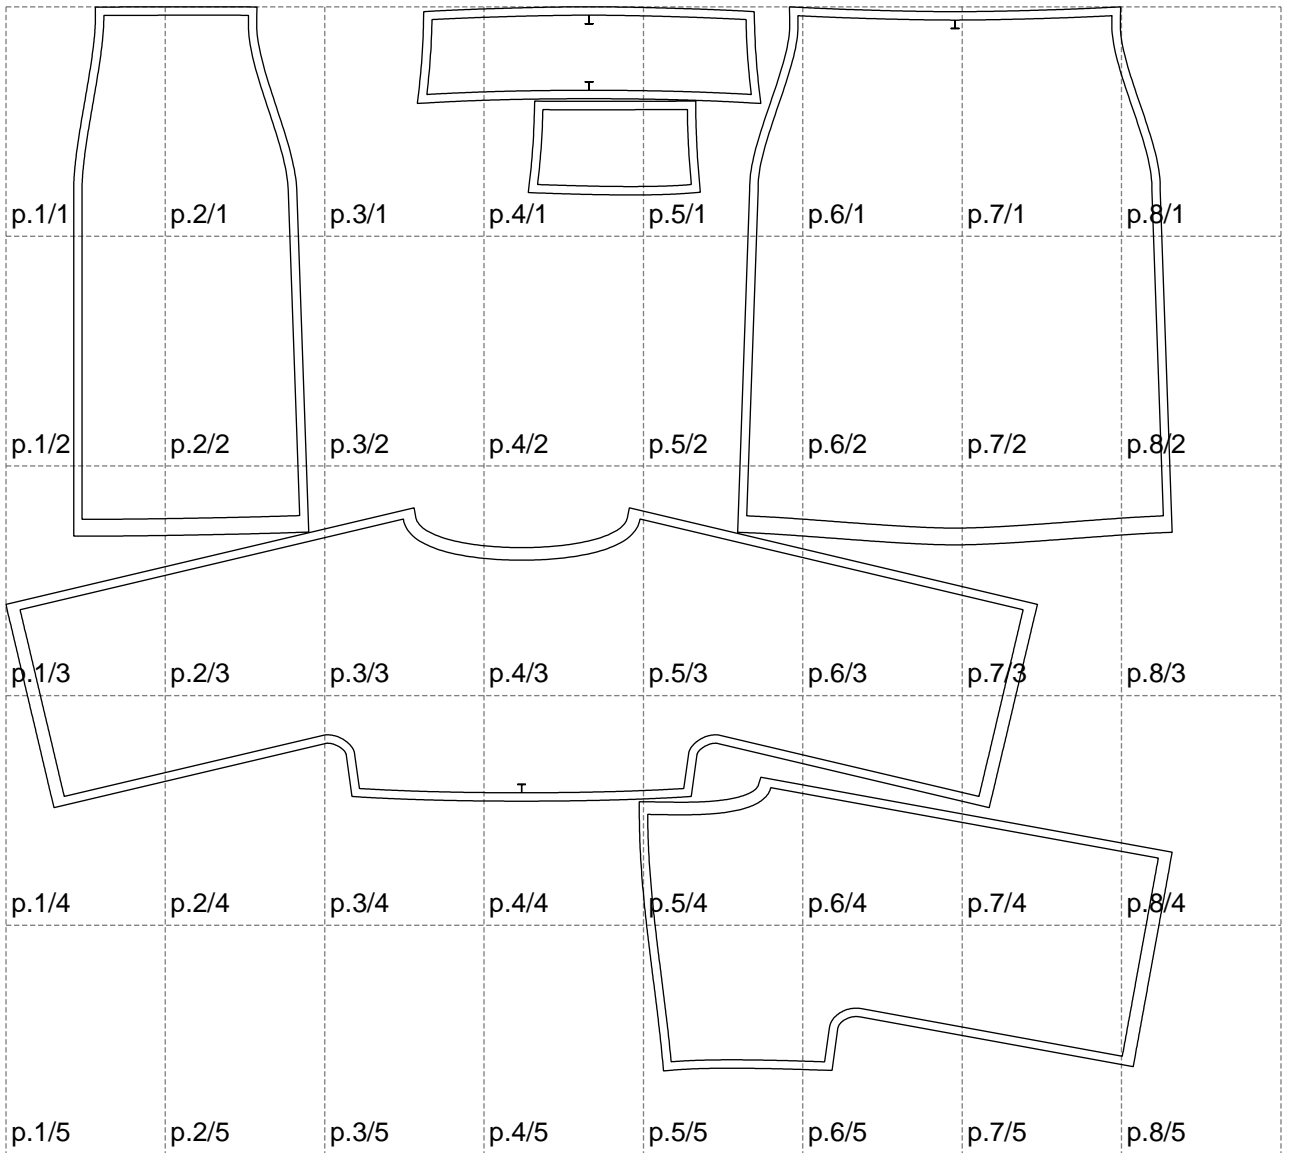

Not for print

Paper size: A4, size:1388.96 x1267.22 mm

# Example

size:1488.98 x1532.88 mm

Maneken =1 ver.0

rz\_1=170

rz\_16=92

rz\_17=78.8

rz\_18=71.8

rz\_19=100

rz\_20=98.1

---

. . . . .  
. . . . .  
. . . . .