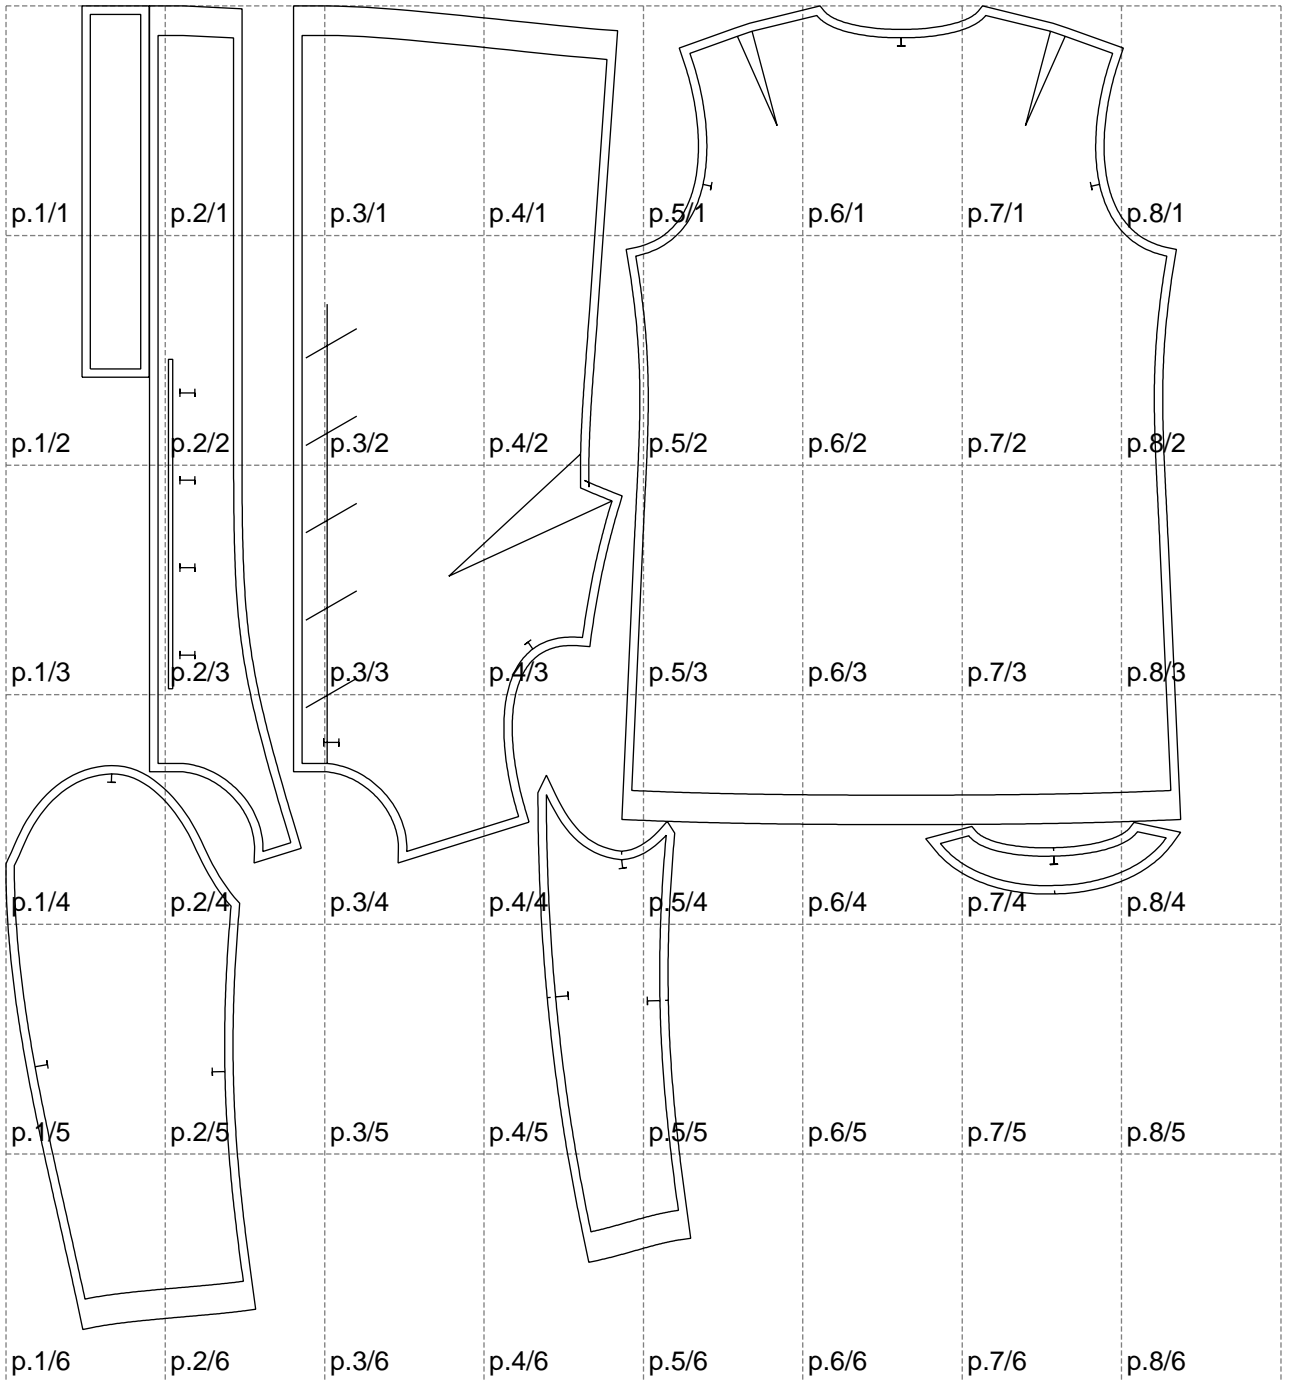

Not for print

Paper size: A4, size:1399.00 x1576.12 mm

# Example

size:1478.98 x1997.04 mm

Maneken =1 ver.0

rz\_1=170

rz\_16=112

rz\_17=96.2

rz\_18=94

rz\_19=120

rz\_20=117

---

. . . . .  
. . . . .  
. . . . .