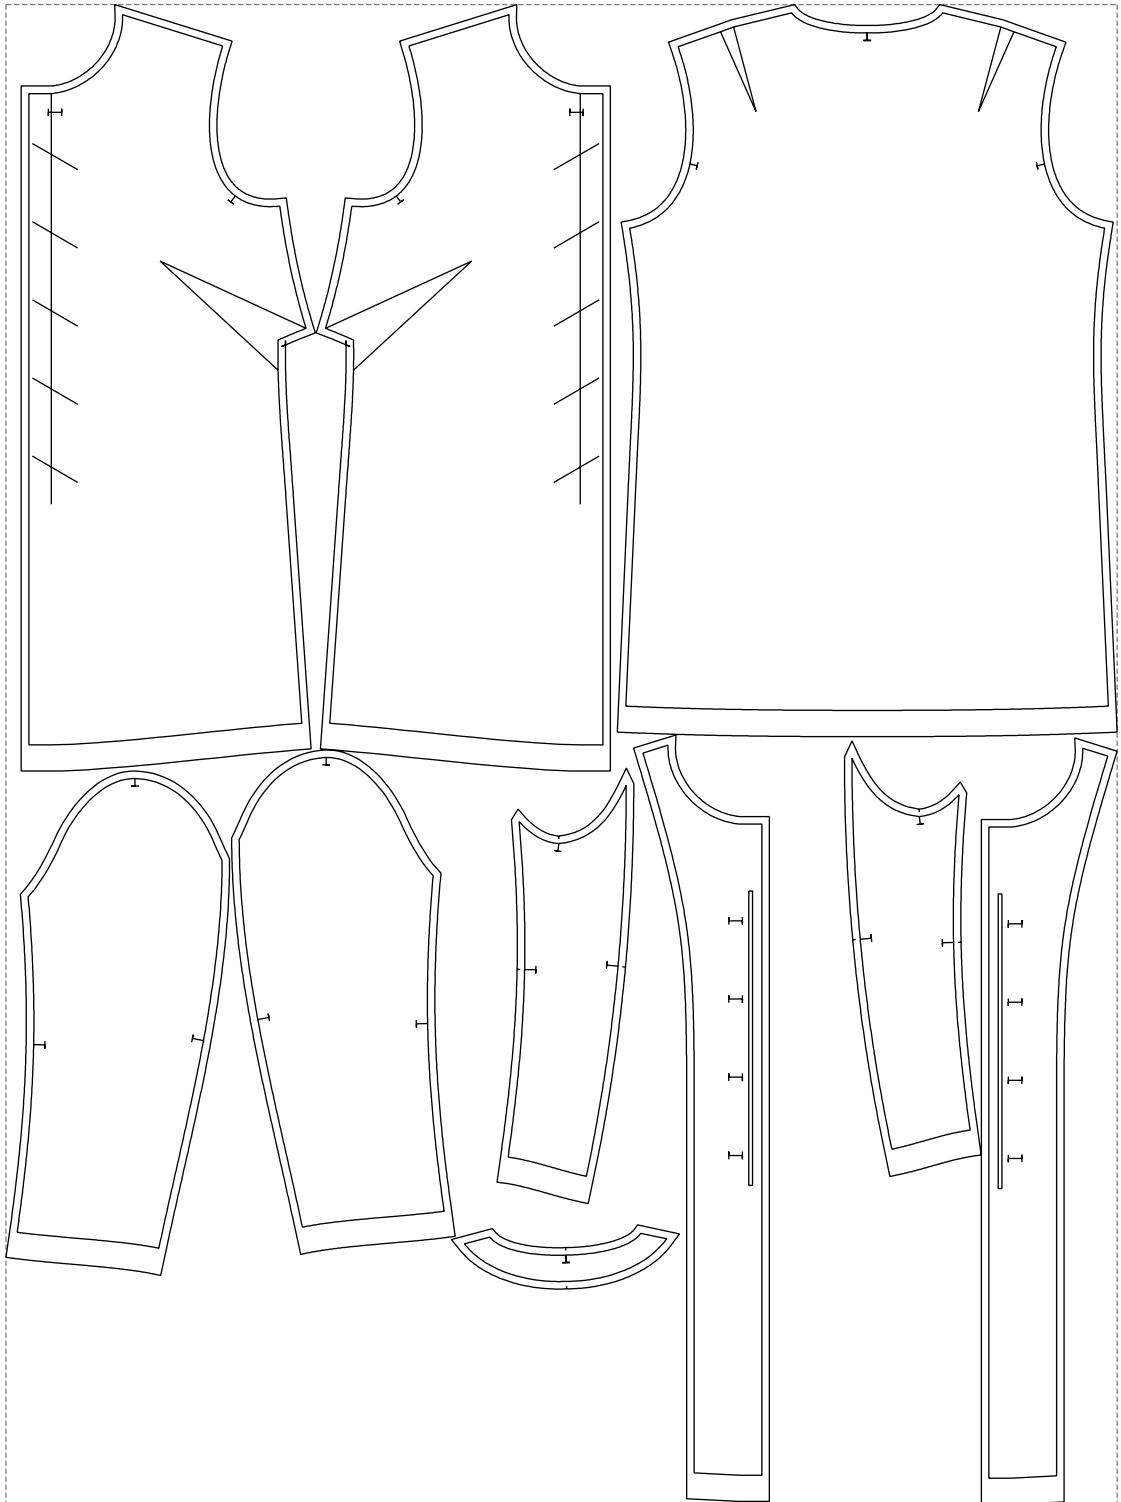

Not for print

Paper size: A4, size:1399.00 x1576.12 mm

# Example

size:1478.98 x1997.04 mm

Maneken =1 ver.0

rz\_1=170

rz\_16=112

rz\_17=96.2

rz\_18=94

rz\_19=120