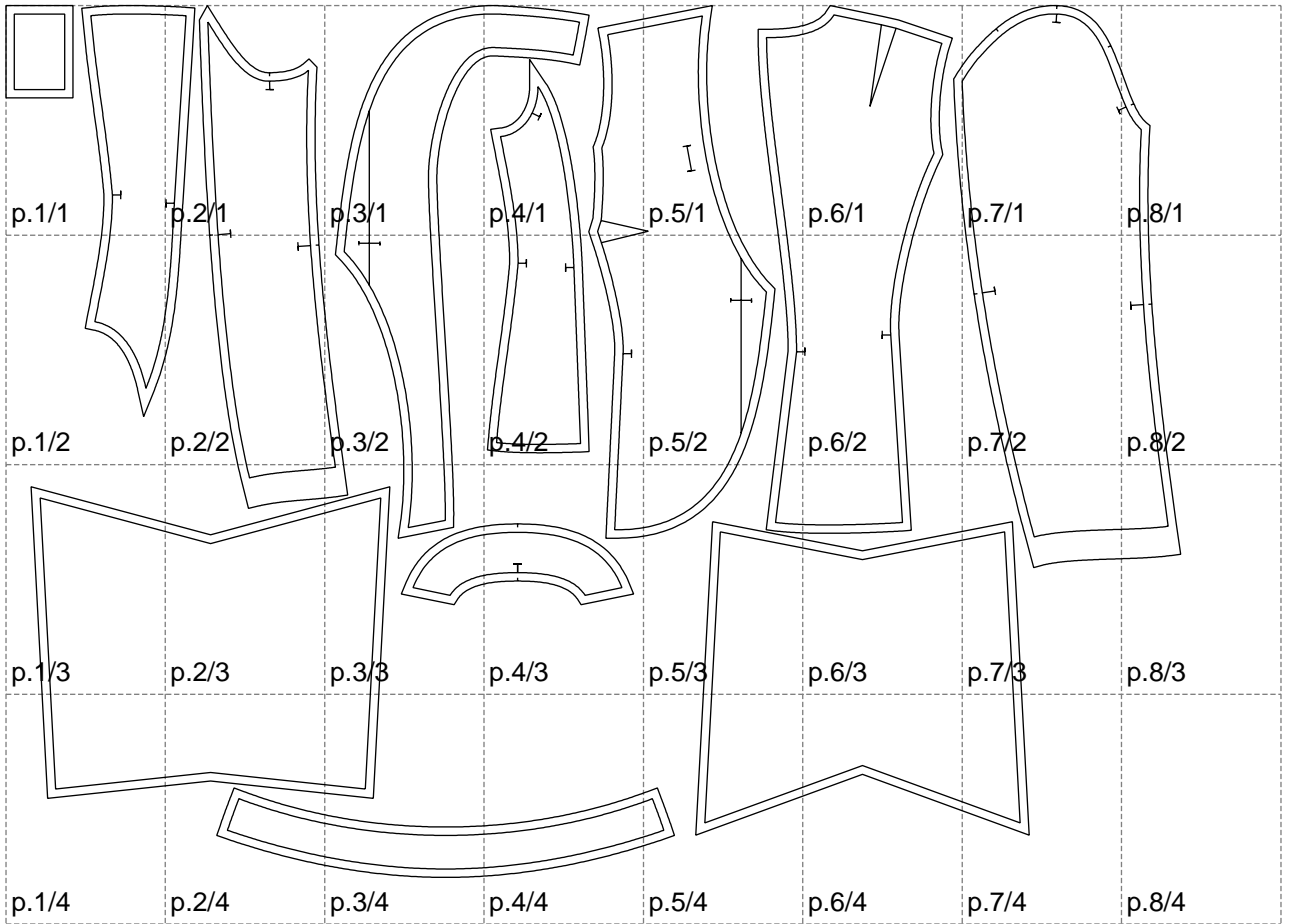

Not for print

Paper size: A4, size:1399.00 x1038.16 mm

# Example

size:1499.00 x1511.17 mm

Maneken =1 ver.0

rz\_1=170

rz\_16=88

rz\_17=75.6

rz\_18=67.6

rz\_19=96

rz\_20=94.6

---

. . . . .  
. . . . .  
. . . . .