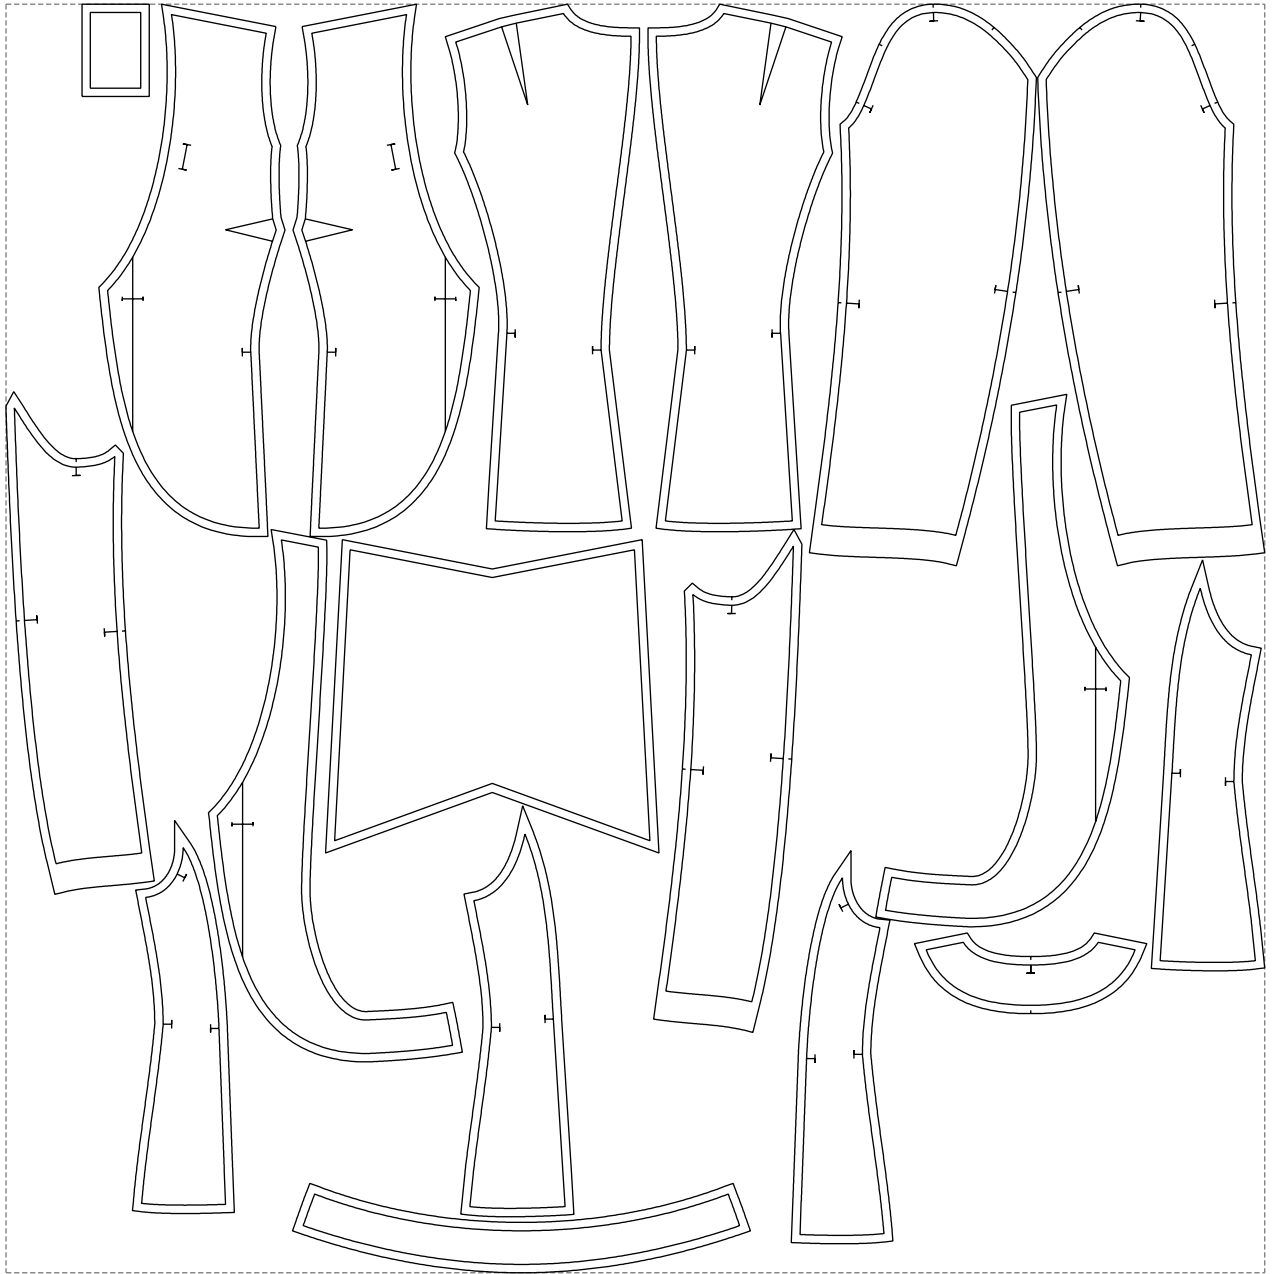

# Example

size:1499.00 x1511.17 mm

Maneken =1 ver.0

rz\_1=170

rz\_16=88

rz\_17=75.6

rz\_18=67.6

rz\_19=96