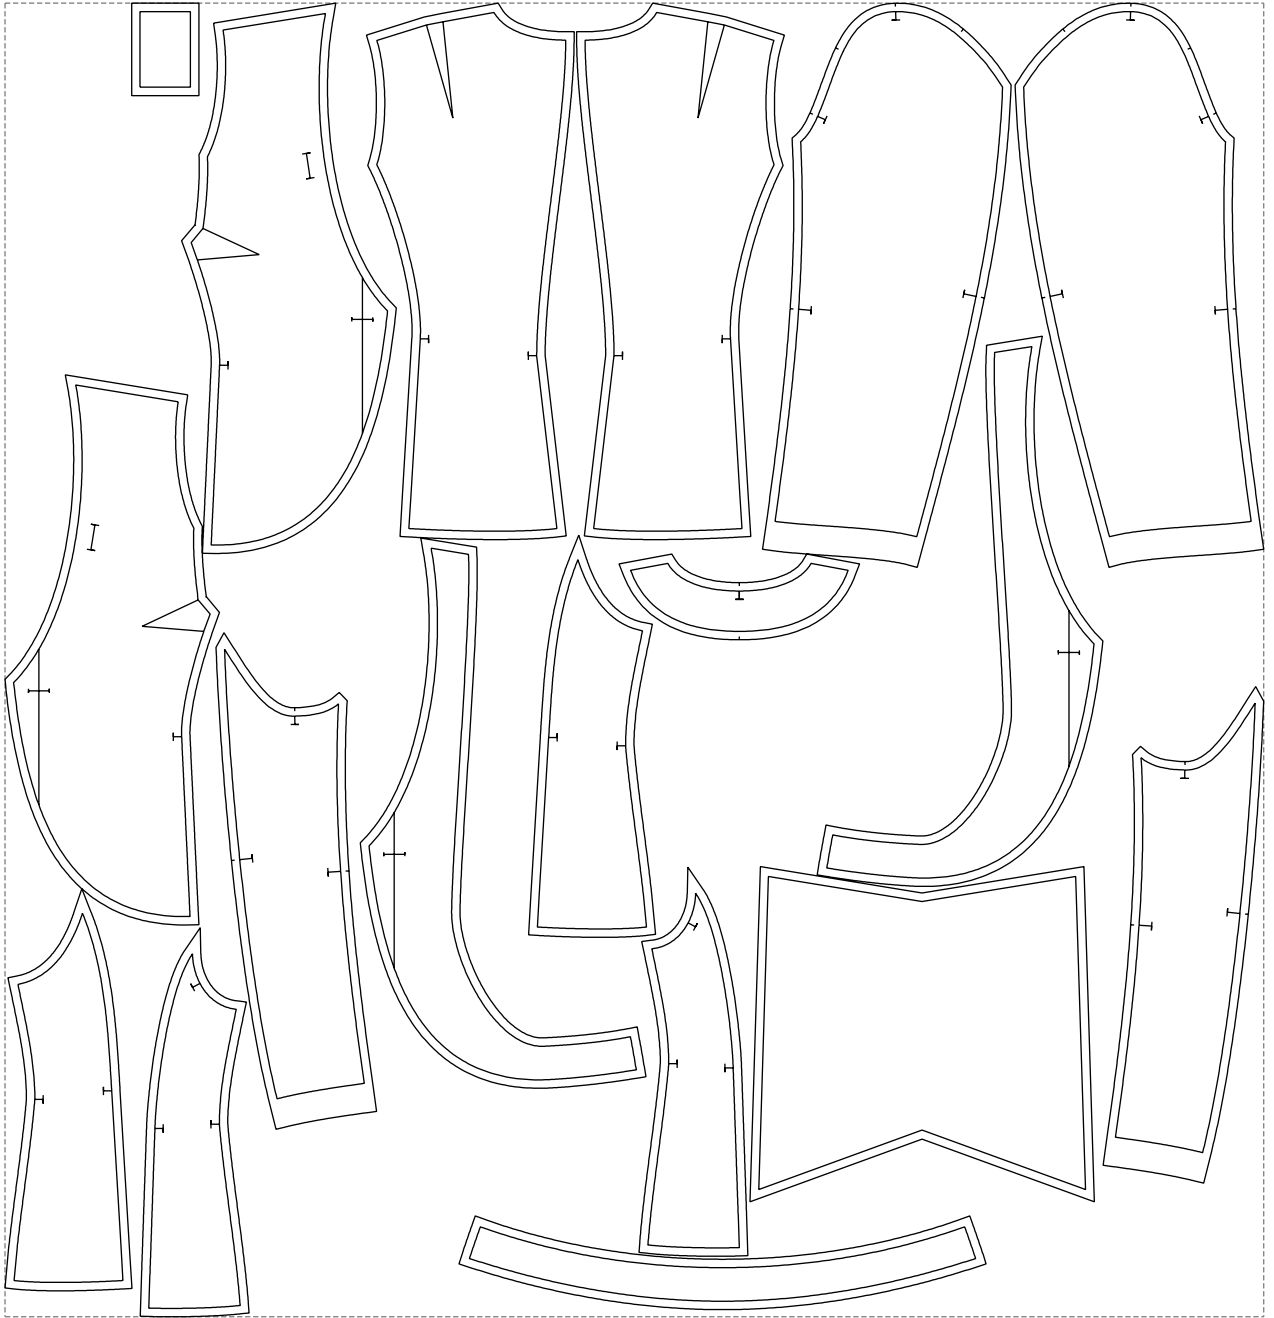

Not for print

Paper size: A4, size:1399.00 x1121.73 mm

# Example

size:1499.00 x1564.68 mm

Maneken =1 ver.0

rz\_1=170

rz\_16=104

rz\_17=88.9

rz\_18=84.4

rz\_19=112