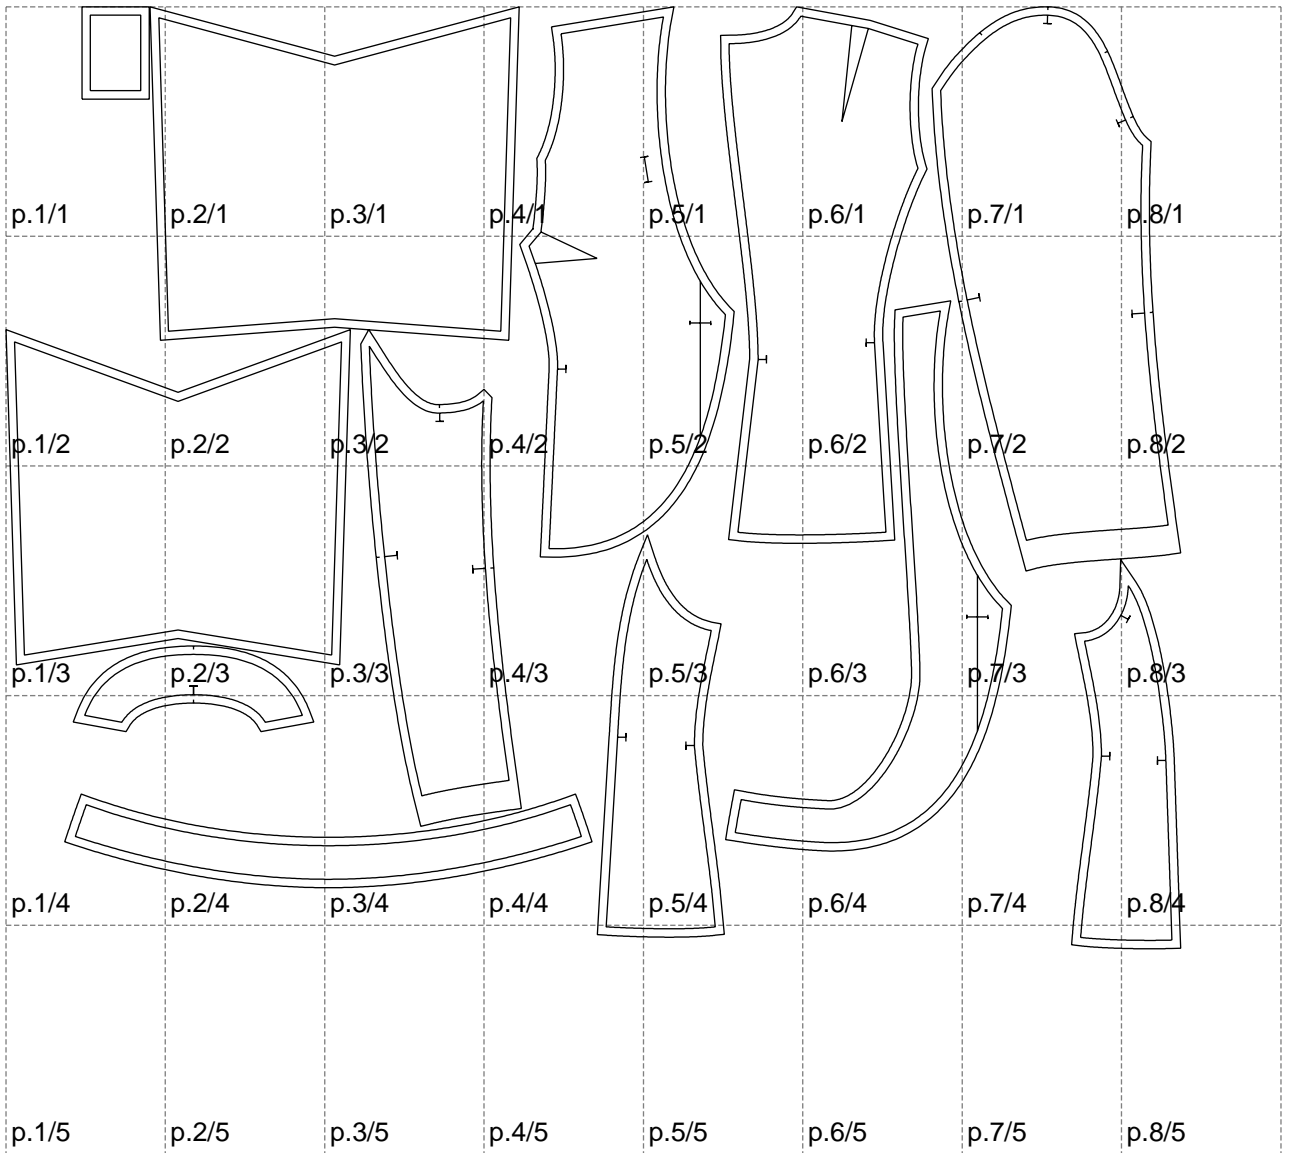

Not for print

Paper size: A4, size:1399.00 x1121.73 mm

# Example

size:1499.00 x1564.68 mm

Maneken =1 ver.0

rz\_1=170

rz\_16=104

rz\_17=88.9

rz\_18=84.4

rz\_19=112

rz\_20=109.3

---

. . . . .  
. . . . .  
. . . . .