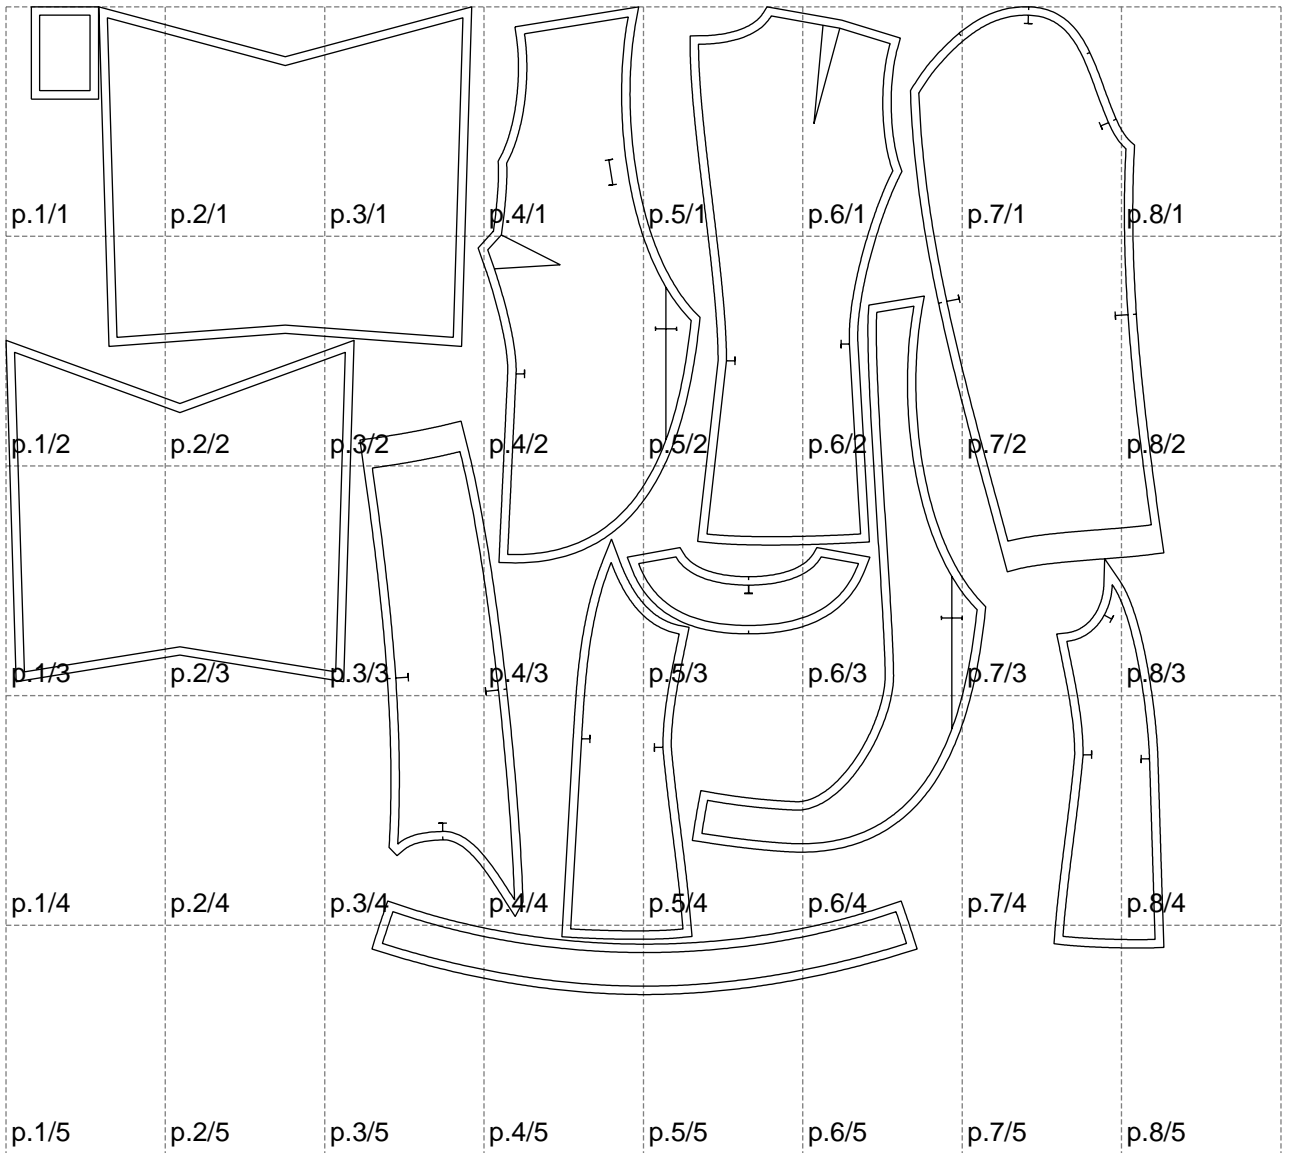

Not for print

Paper size: A4, size:1378.91 x1176.23 mm

# Example

size:1499.00 x1756.00 mm

Maneken =1 ver.0

rz\_1=170

rz\_16=108

rz\_17=92.5

rz\_18=89.2

rz\_19=116

rz\_20=113

---

. . . . .  
. . . . .  
. . . . .