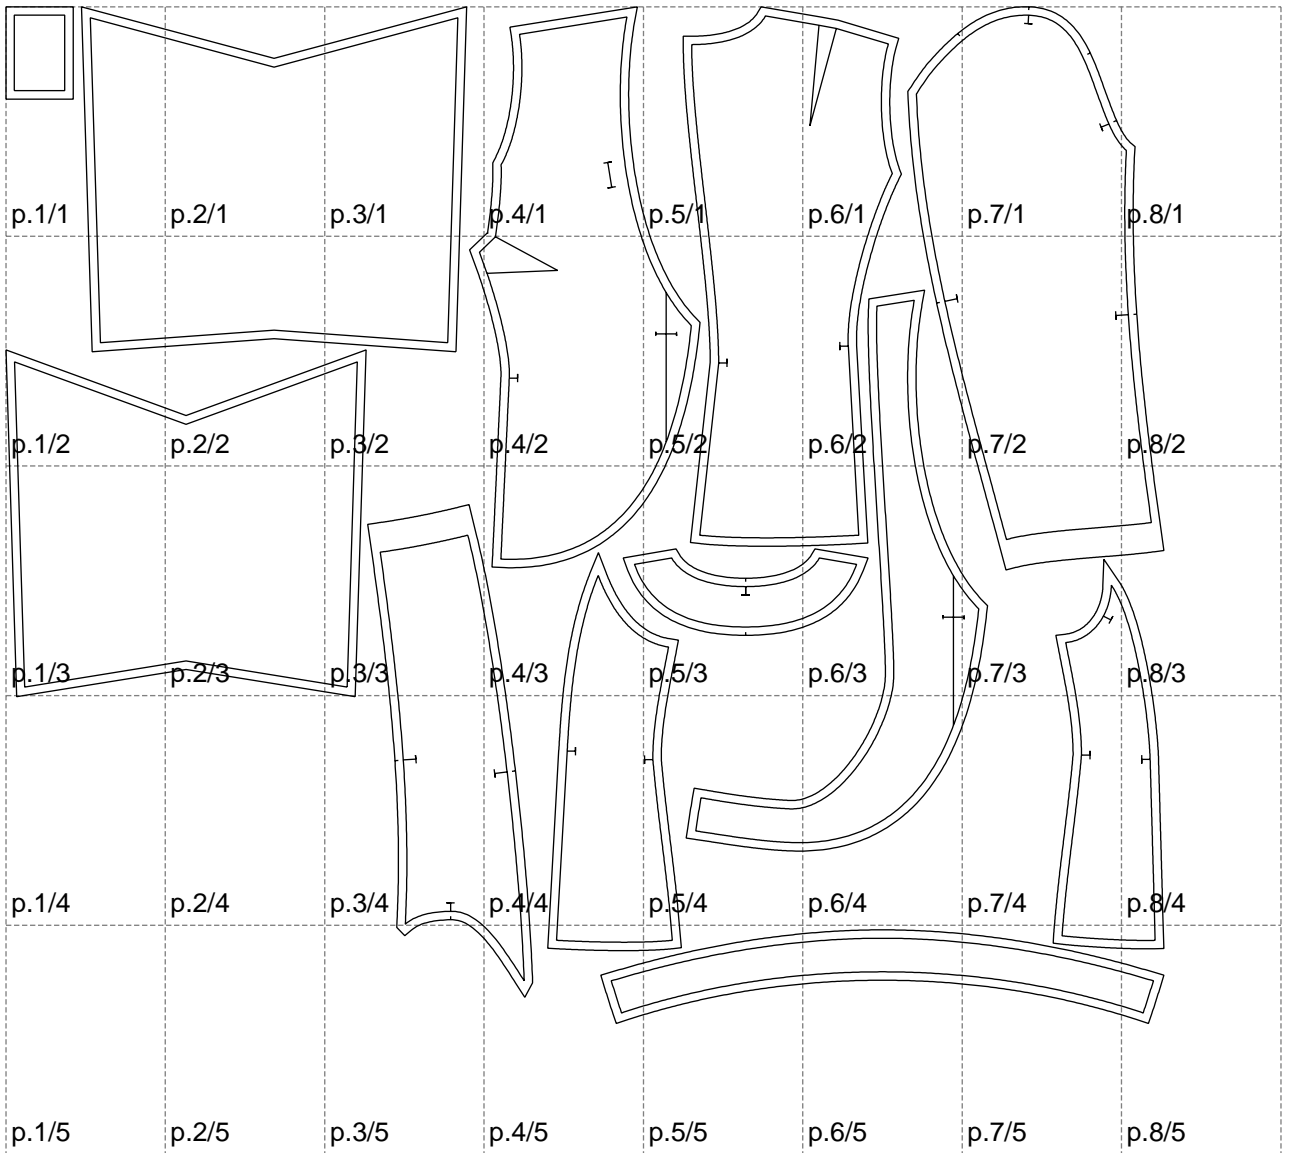

Not for print

Paper size: A4, size:1379.00 x1210.74 mm

# Example

size:1499.00 x1771.76 mm

Maneken =1 ver.0

rz\_1=170

rz\_16=112

rz\_17=96.2

rz\_18=94

rz\_19=120

rz\_20=117

---

. . . . .  
. . . . .  
. . . . .