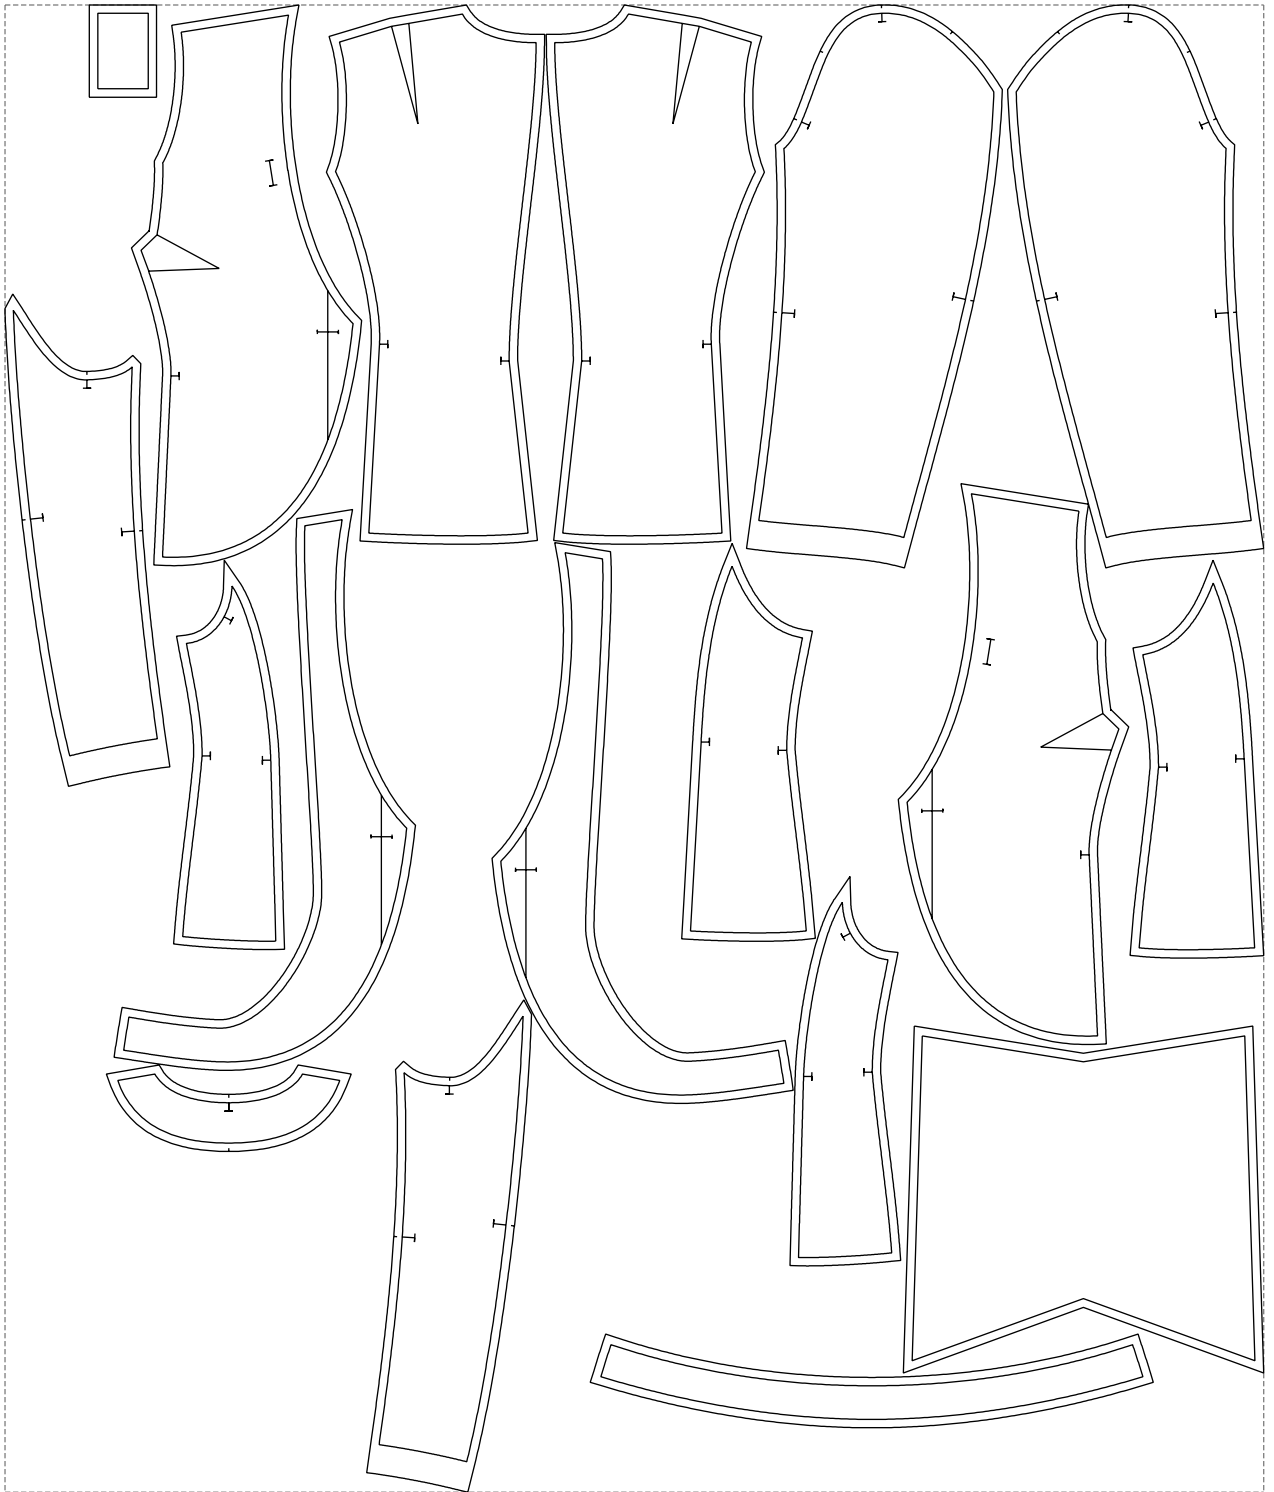

# Example

size:1499.00 x1771.76 mm

Maneken =1 ver.0

rz\_1=170

rz\_16=112

rz\_17=96.2

rz\_18=94

rz\_19=120