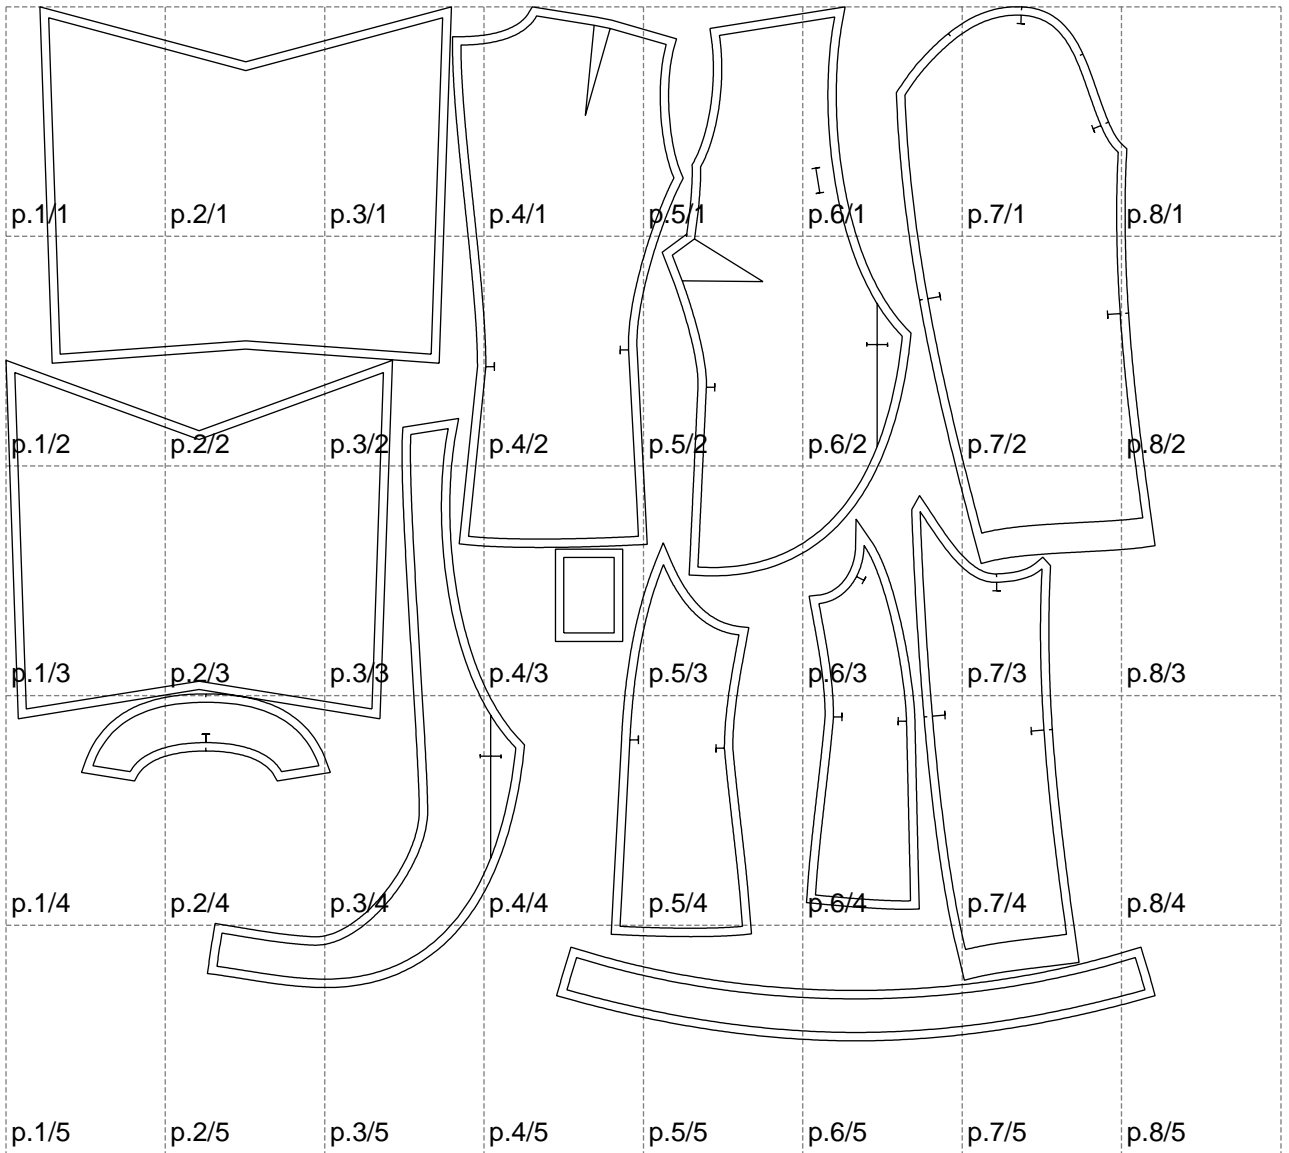

Not for print

Paper size: A4, size:1368.72 x1231.37 mm

# Example

size:1499.00 x1790.92 mm

Maneken =1 ver.0

rz\_1=170

rz\_16=120

rz\_17=104

rz\_18=103.6

rz\_19=128

rz\_20=125.1

---

. . . . .  
. . . . .  
. . . . .