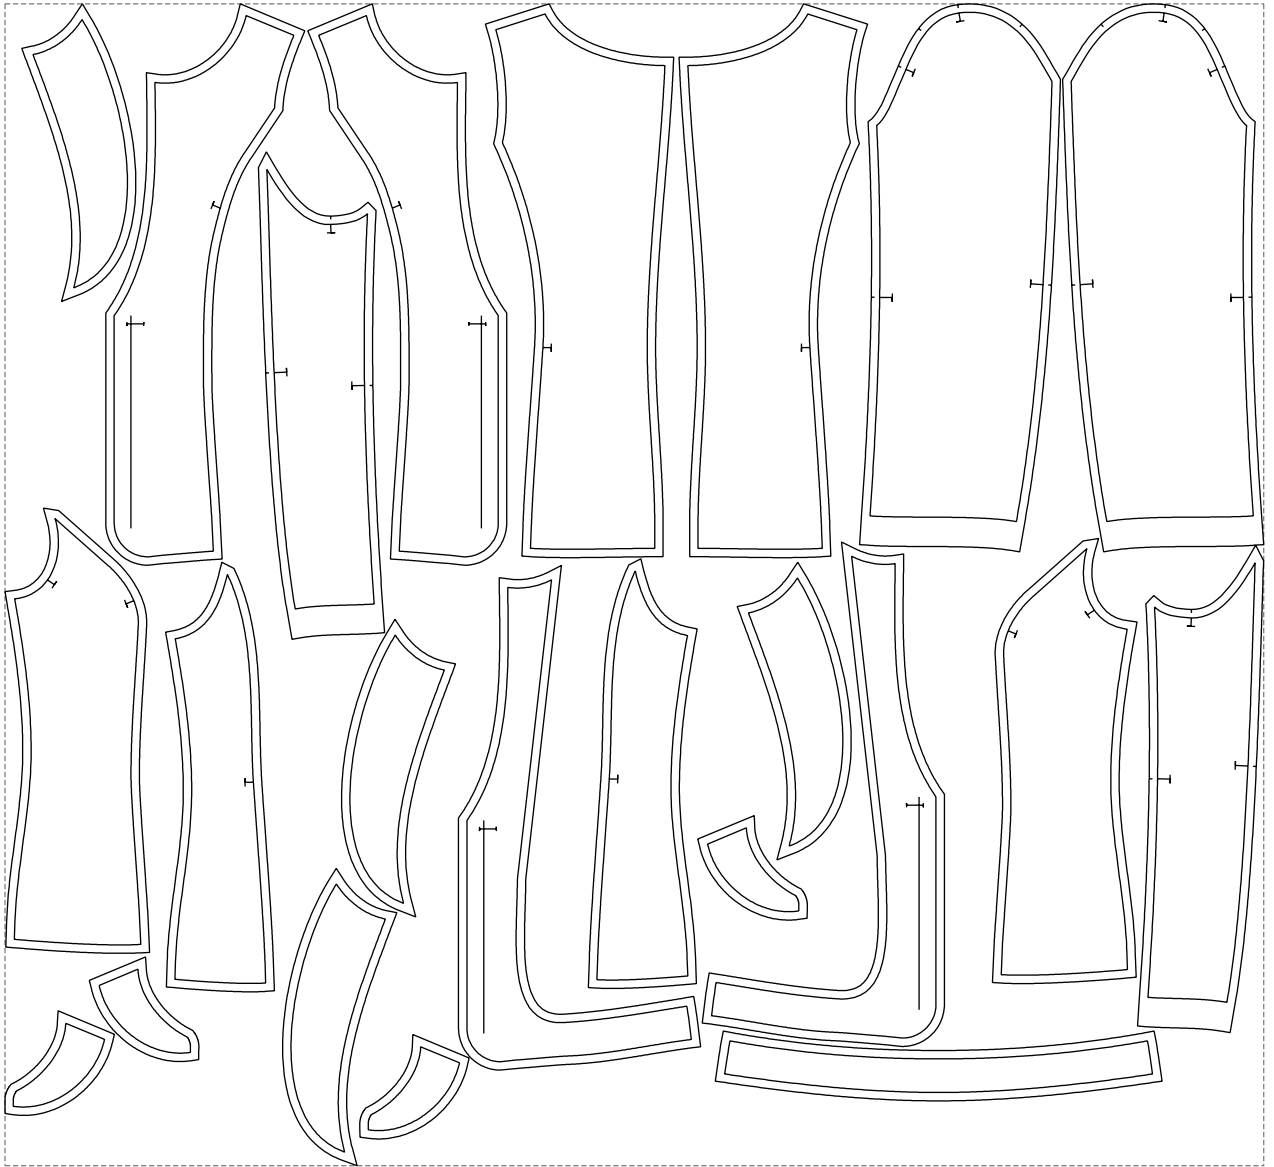

# Example

size:1499.00 x1383.98 mm

Maneken =1 ver.0

rz\_1=170

rz\_16=88

rz\_17=75.6

rz\_18=67.6

rz\_19=96