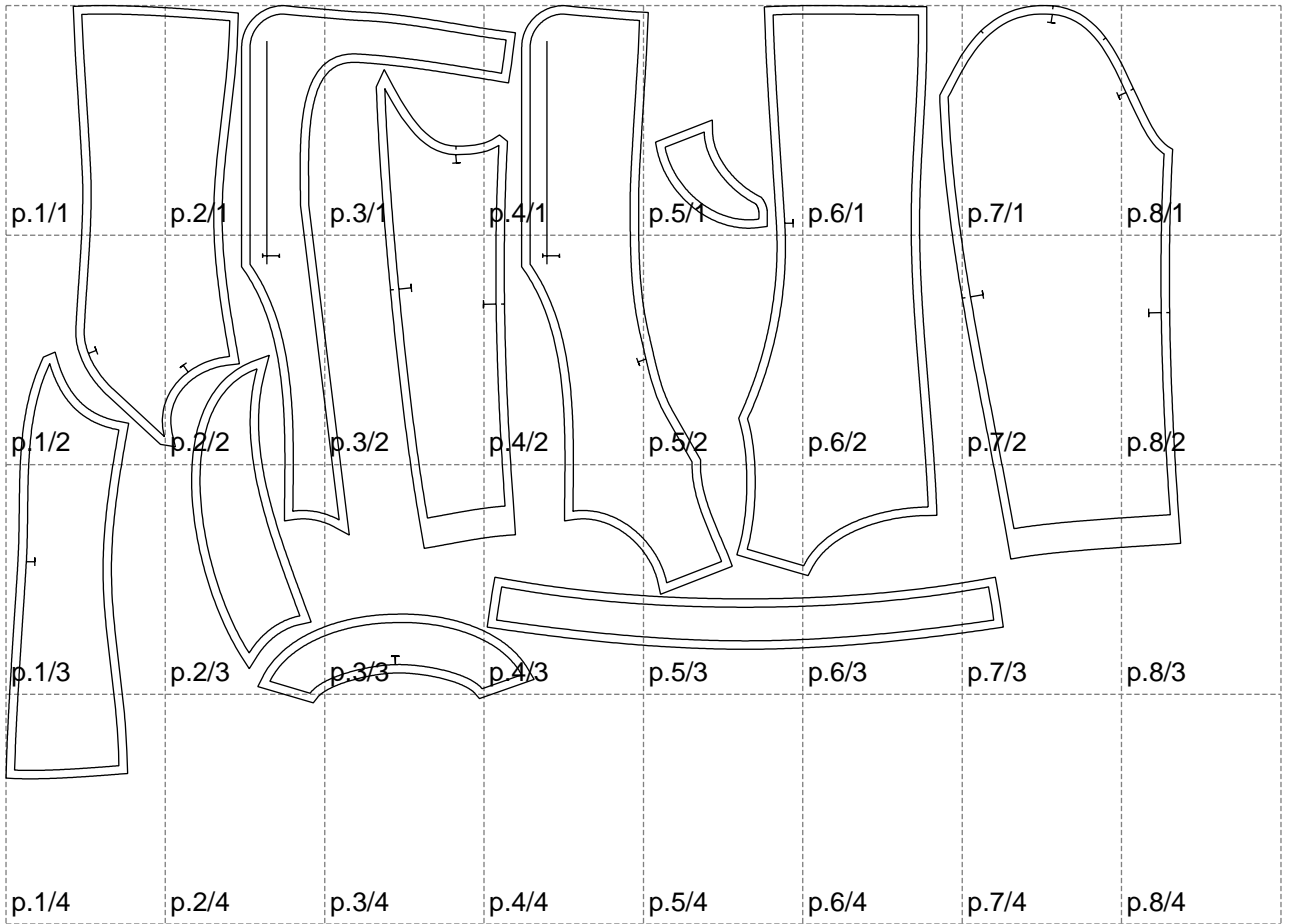

Not for print

Paper size: A4, size:1399.00 x920.79 mm

# Example

size:1499.00 x1605.13 mm

Maneken =1 ver.0

rz\_1=170

rz\_16=104

rz\_17=88.9

rz\_18=84.4

rz\_19=112

rz\_20=109.3

---

. . . . .  
. . . . .  
. . . . .