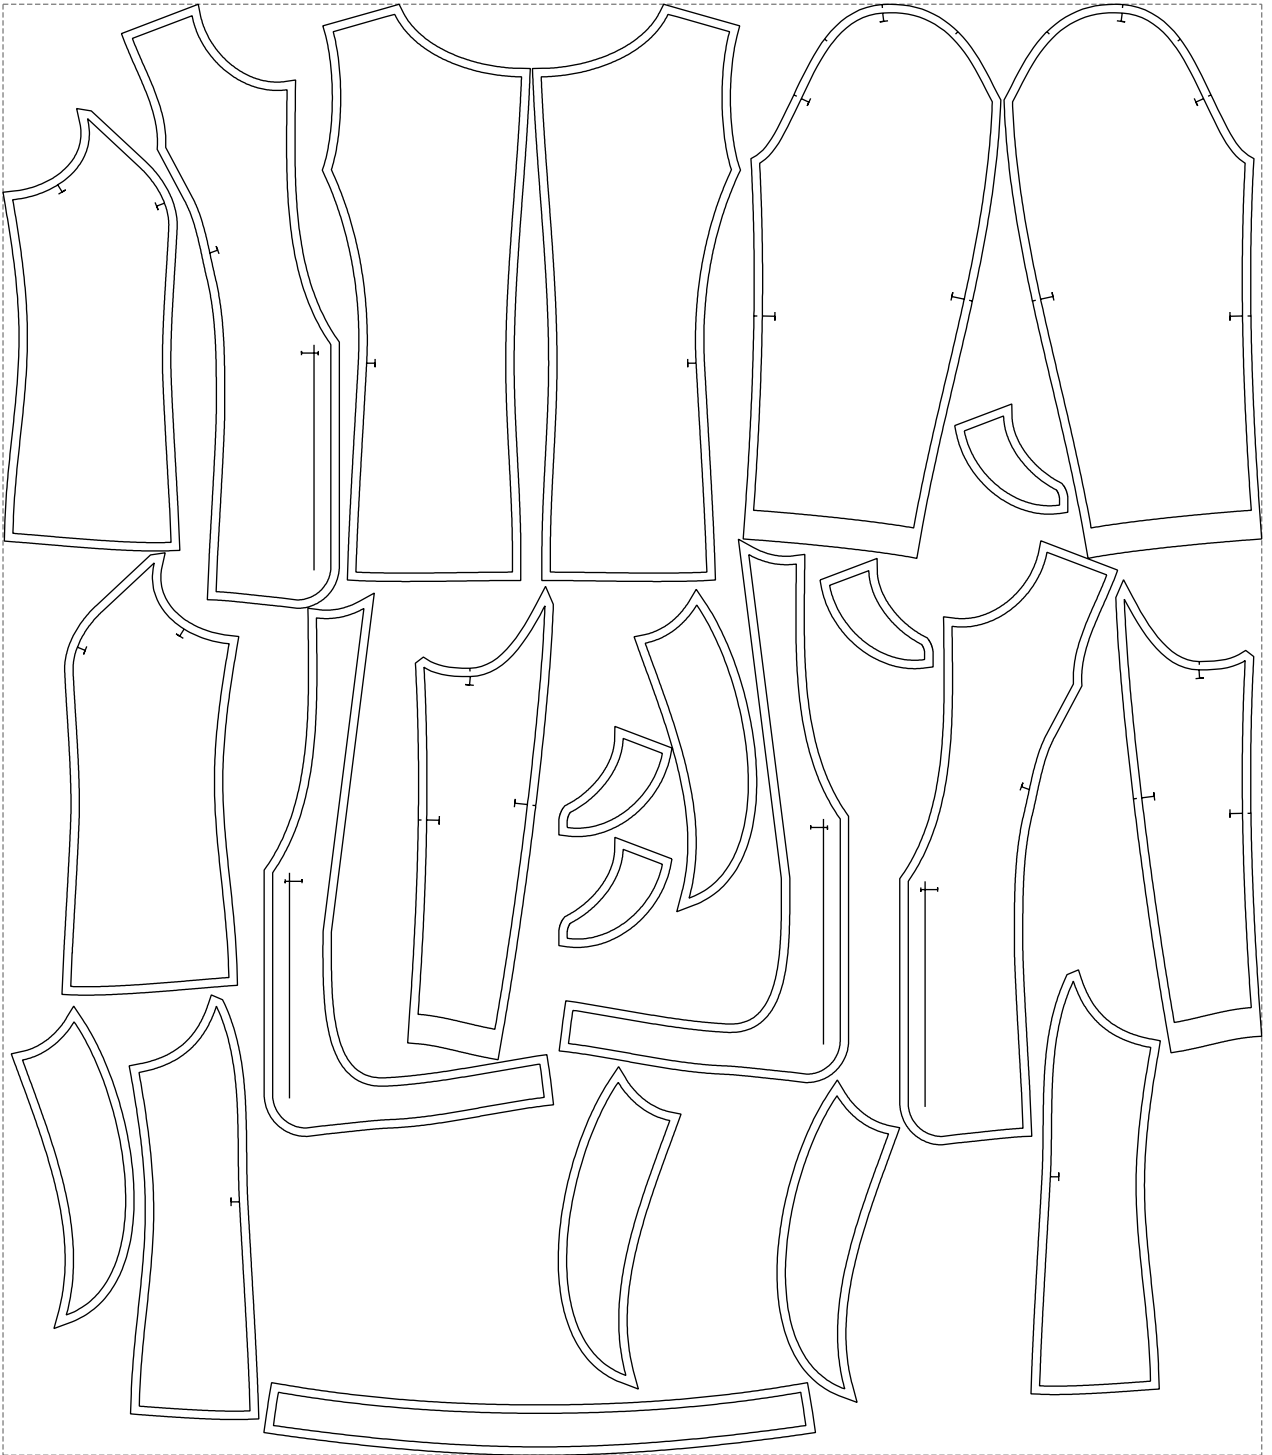

# Example

size:1499.00 x1728.41 mm

Maneken =1 ver.0

rz\_1=170

rz\_16=112

rz\_17=96.2

rz\_18=94

rz\_19=120