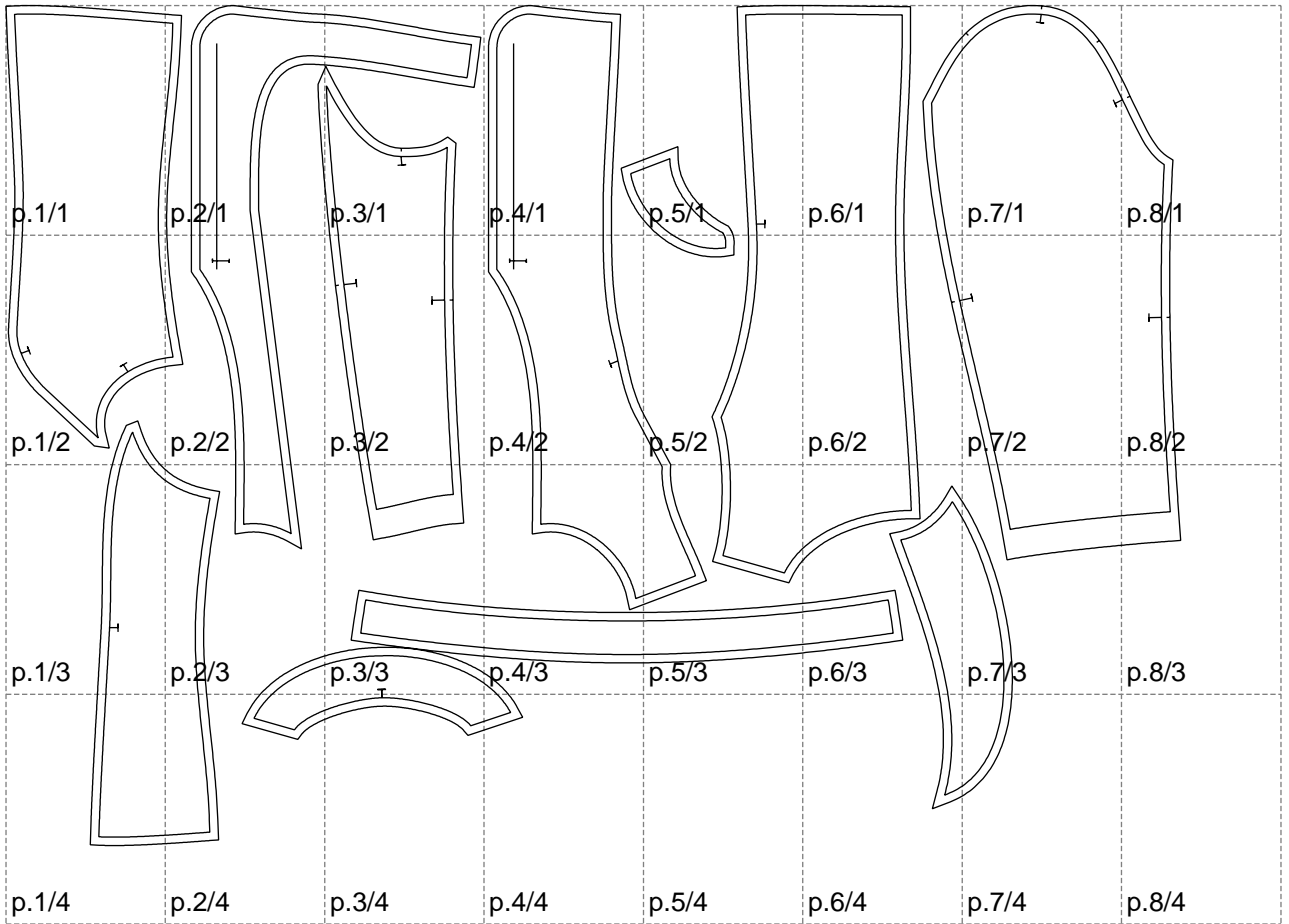

Not for print

Paper size: A4, size:1399.00 x1000.23 mm

# Example

size:1499.00 x1728.41 mm

Maneken =1 ver.0

rz\_1=170

rz\_16=112

rz\_17=96.2

rz\_18=94

rz\_19=120

rz\_20=117

---

. . . . .  
. . . . .  
. . . . .