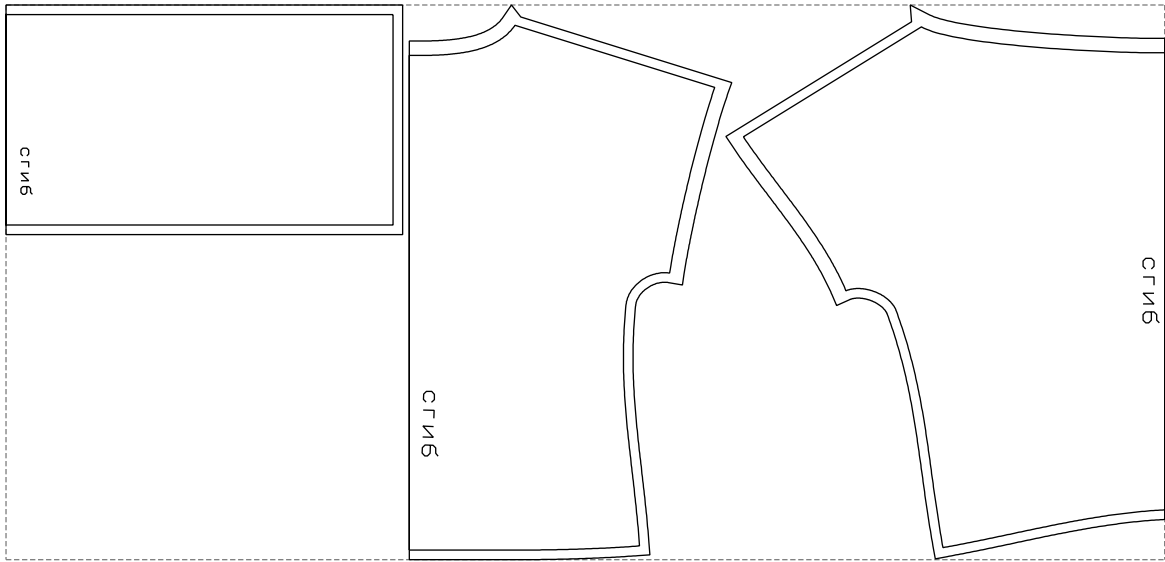

Not for print

Paper size: A4, size:1137.51 x578.19 mm

# Example

size:1207.50 x578.19 mm

Maneken =1 ver.0

rz\_1=170

rz\_16=88

rz\_17=75.6

rz\_18=67.6

rz\_19=96

rz\_20=94.6

---

. . . . .  
. . . . .  
. . . . .