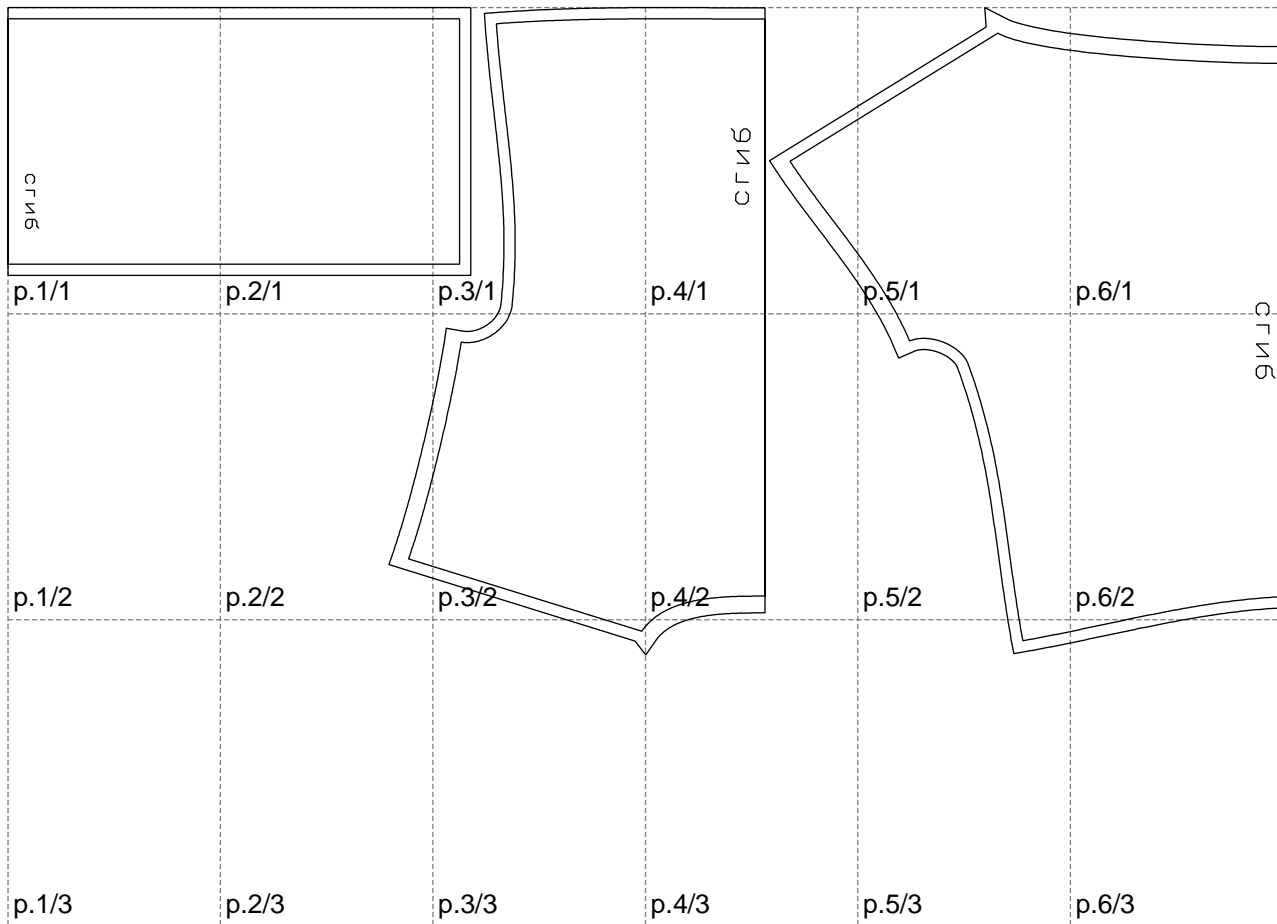

Not for print

Paper size: A4, size:1137.51 x578.19 mm

# Example

size:1207.50 x578.19 mm

Maneken =1 ver.0

rz\_1=170

rz\_16=88

rz\_17=75.6

rz\_18=67.6

rz\_19=96

rz\_20=94.6

---

. . . . .  
. . . . .  
. . . . .