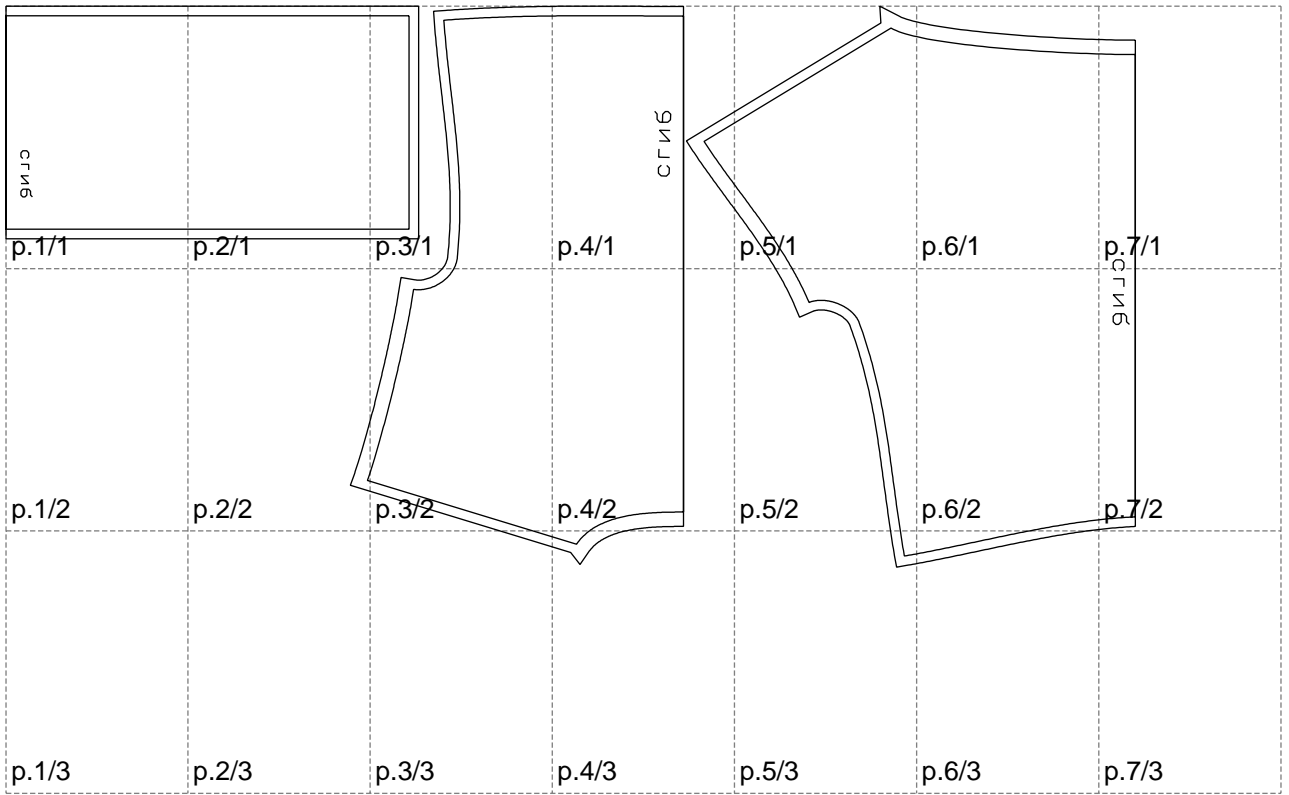

Not for print

Paper size: A4, size:1176.96 x584.54 mm

# Example

size:1246.91 x584.54 mm

Maneken =1 ver.0

rz\_1=170

rz\_16=92

rz\_17=78.8

rz\_18=71.8

rz\_19=100

rz\_20=98.1

---

. . . . .  
. . . . .  
. . . . .