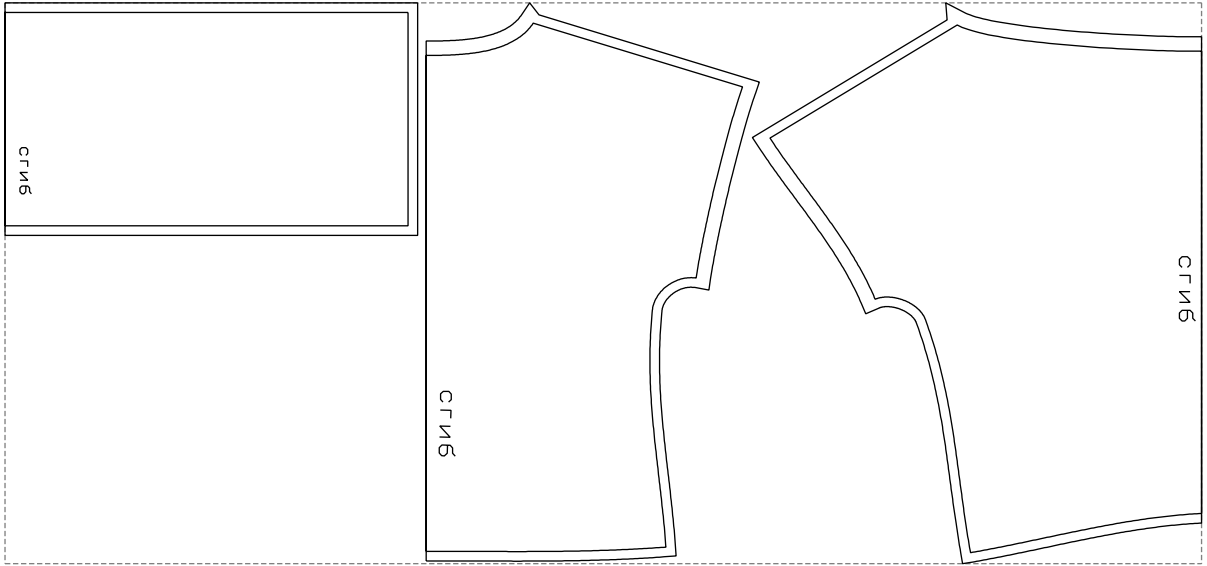

Not for print

Paper size: A4, size:1176.96 x584.54 mm

# Example

size:1246.91 x584.54 mm

Maneken =1 ver.0

rz\_1=170

rz\_16=92

rz\_17=78.8

rz\_18=71.8

rz\_19=100

rz\_20=98.1

---

. . . . .  
. . . . .  
. . . . .