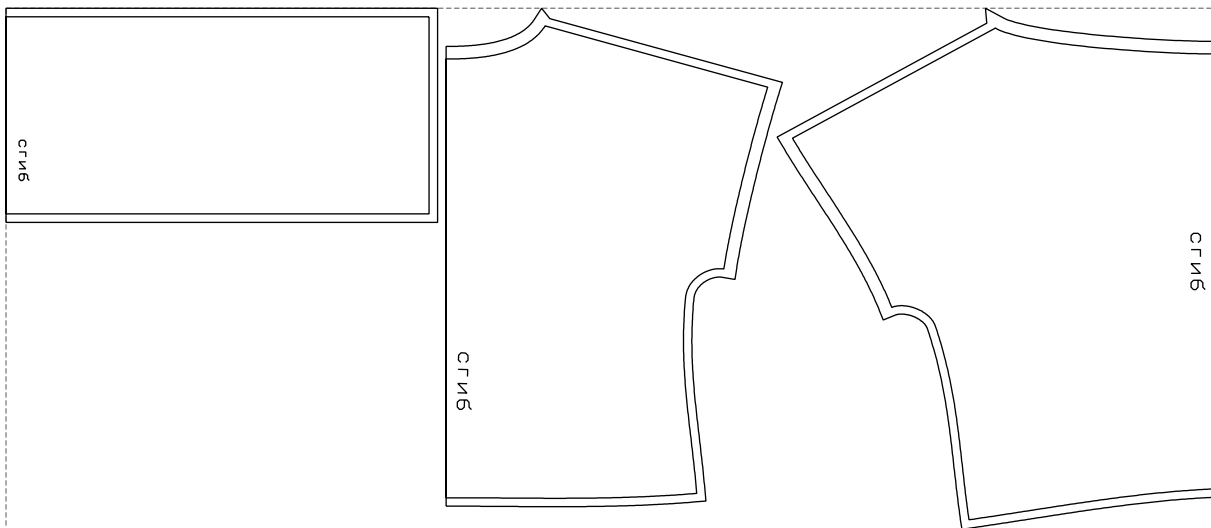

Not for print

Paper size: A4, size:1358.78 x620.56 mm

# Example

size:1438.70 x620.56 mm

Maneken =1 ver.0

rz\_1=170

rz\_16=112

rz\_17=96.2

rz\_18=94

rz\_19=120

rz\_20=117

---

. . . . .  
. . . . .  
. . . . .