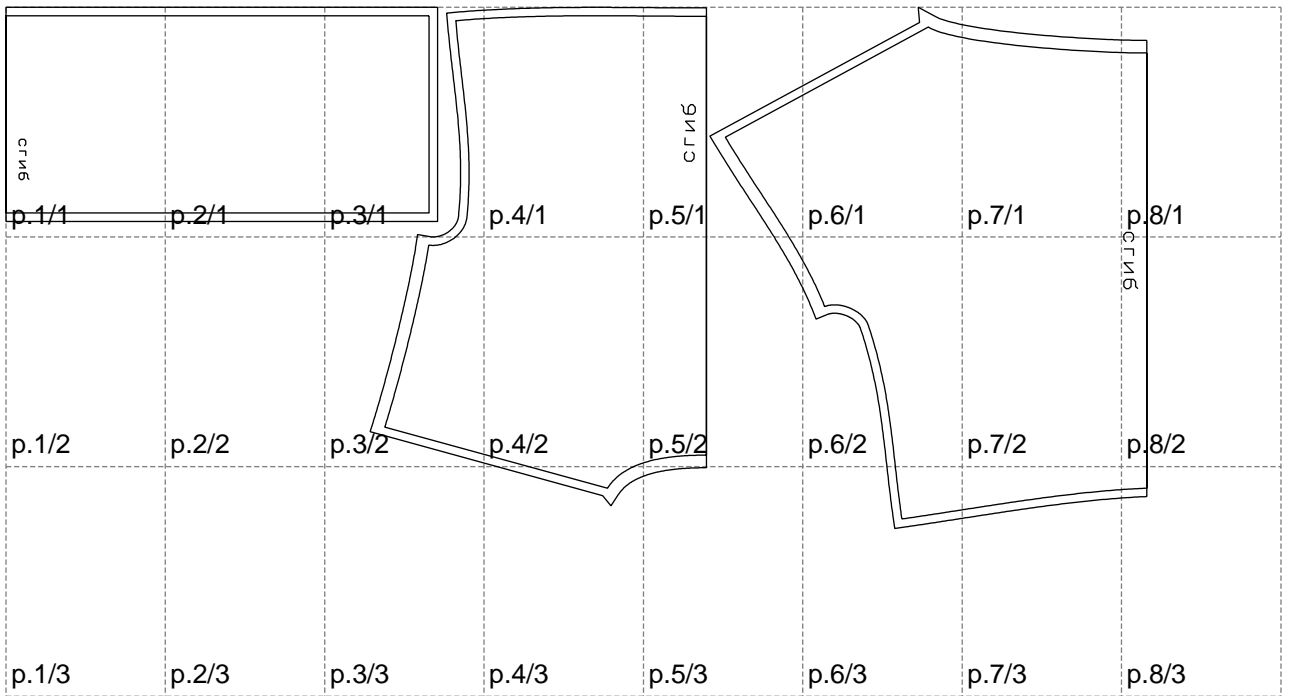

Not for print

Paper size: A4, size:1358.78 x620.56 mm

# Example

size:1438.70 x620.56 mm

Maneken =1 ver.0

rz\_1=170

rz\_16=112

rz\_17=96.2

rz\_18=94

rz\_19=120

rz\_20=117

---

. . . . .  
. . . . .  
. . . . .