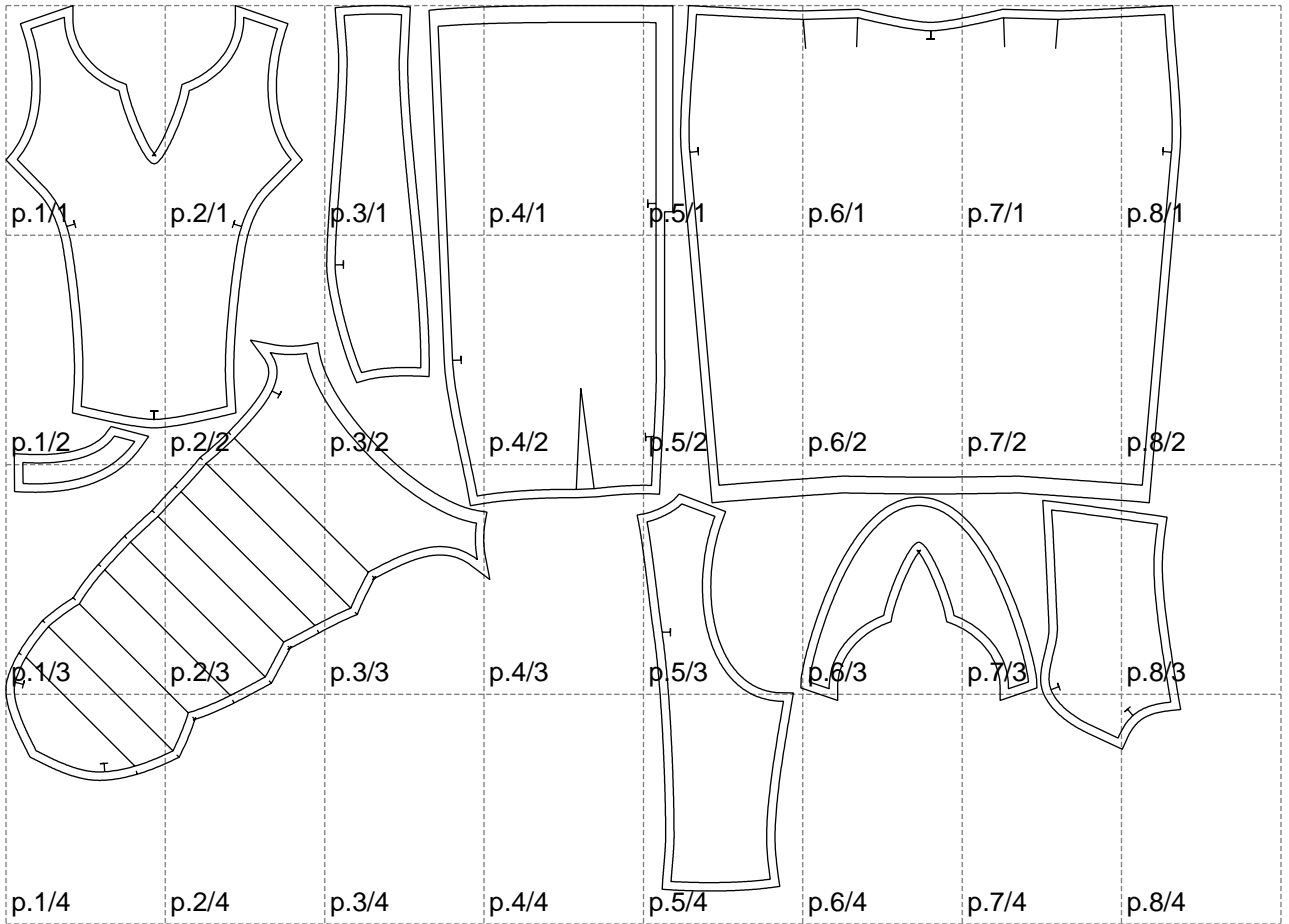

Not for print

Paper size: A4, size:1399.00 x1054.36 mm

# Example

size:1499.00 x1400.56 mm

Maneken =1 ver.0

rz\_1=170

rz\_16=88

rz\_17=75.6

rz\_18=67.6

rz\_19=96

rz\_20=94.6

---

. . . . .  
. . . . .  
. . . . .