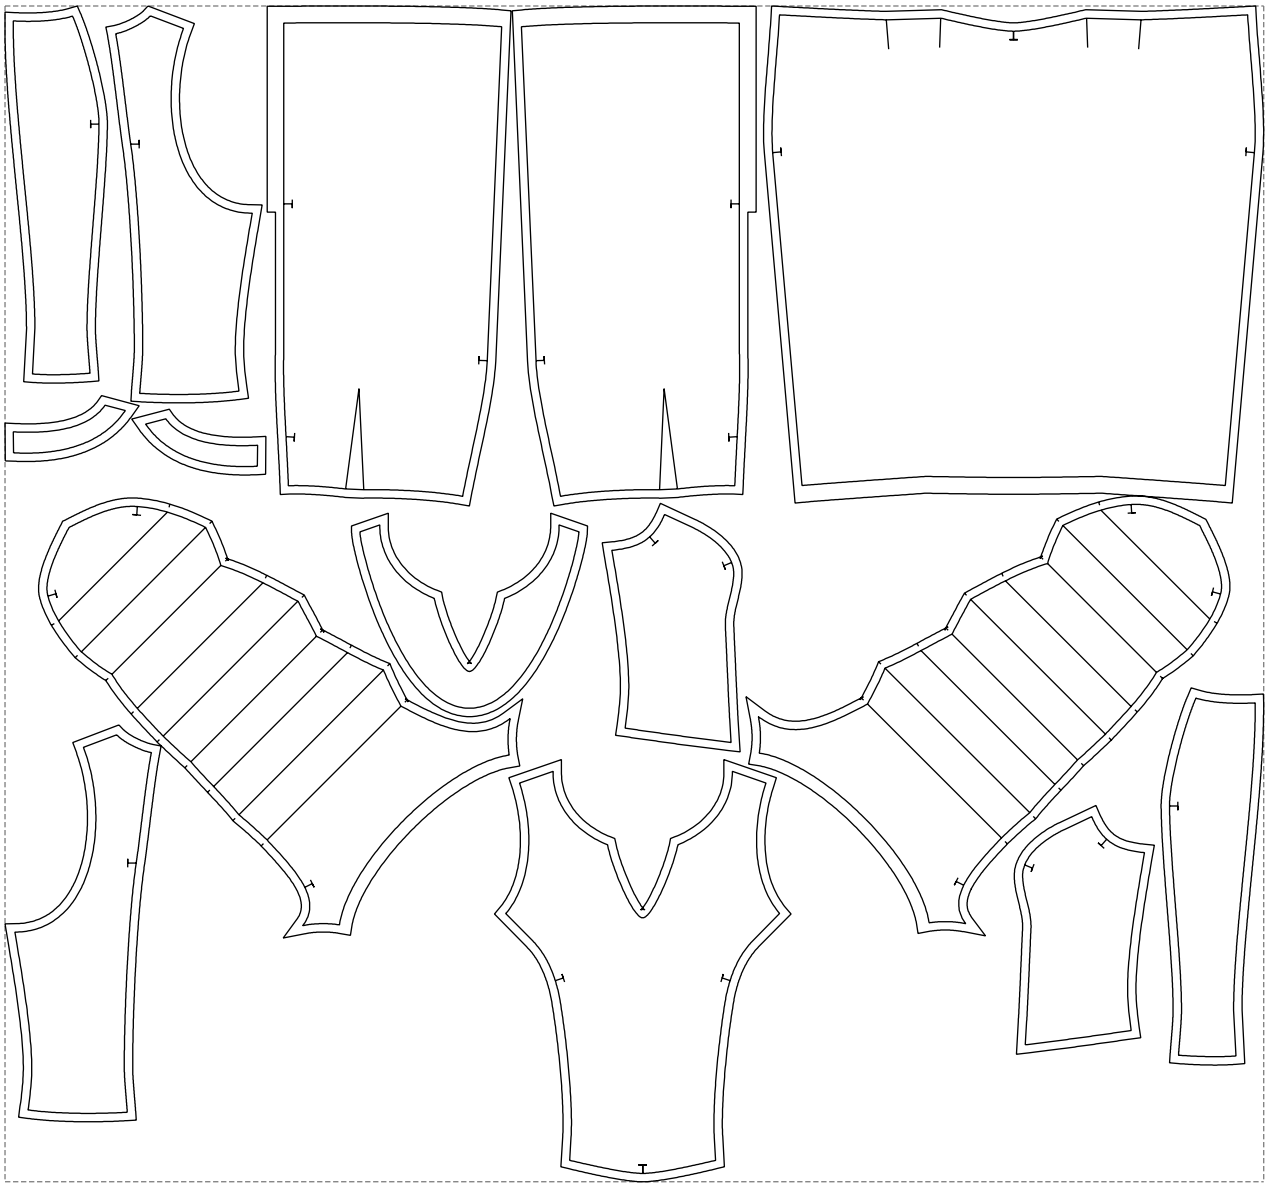

Not for print

Paper size: A4, size:1399.00 x1054.36 mm

# Example

size:1499.00 x1400.56 mm

Maneken =1 ver.0

rz\_1=170

rz\_16=88

rz\_17=75.6

rz\_18=67.6

rz\_19=96