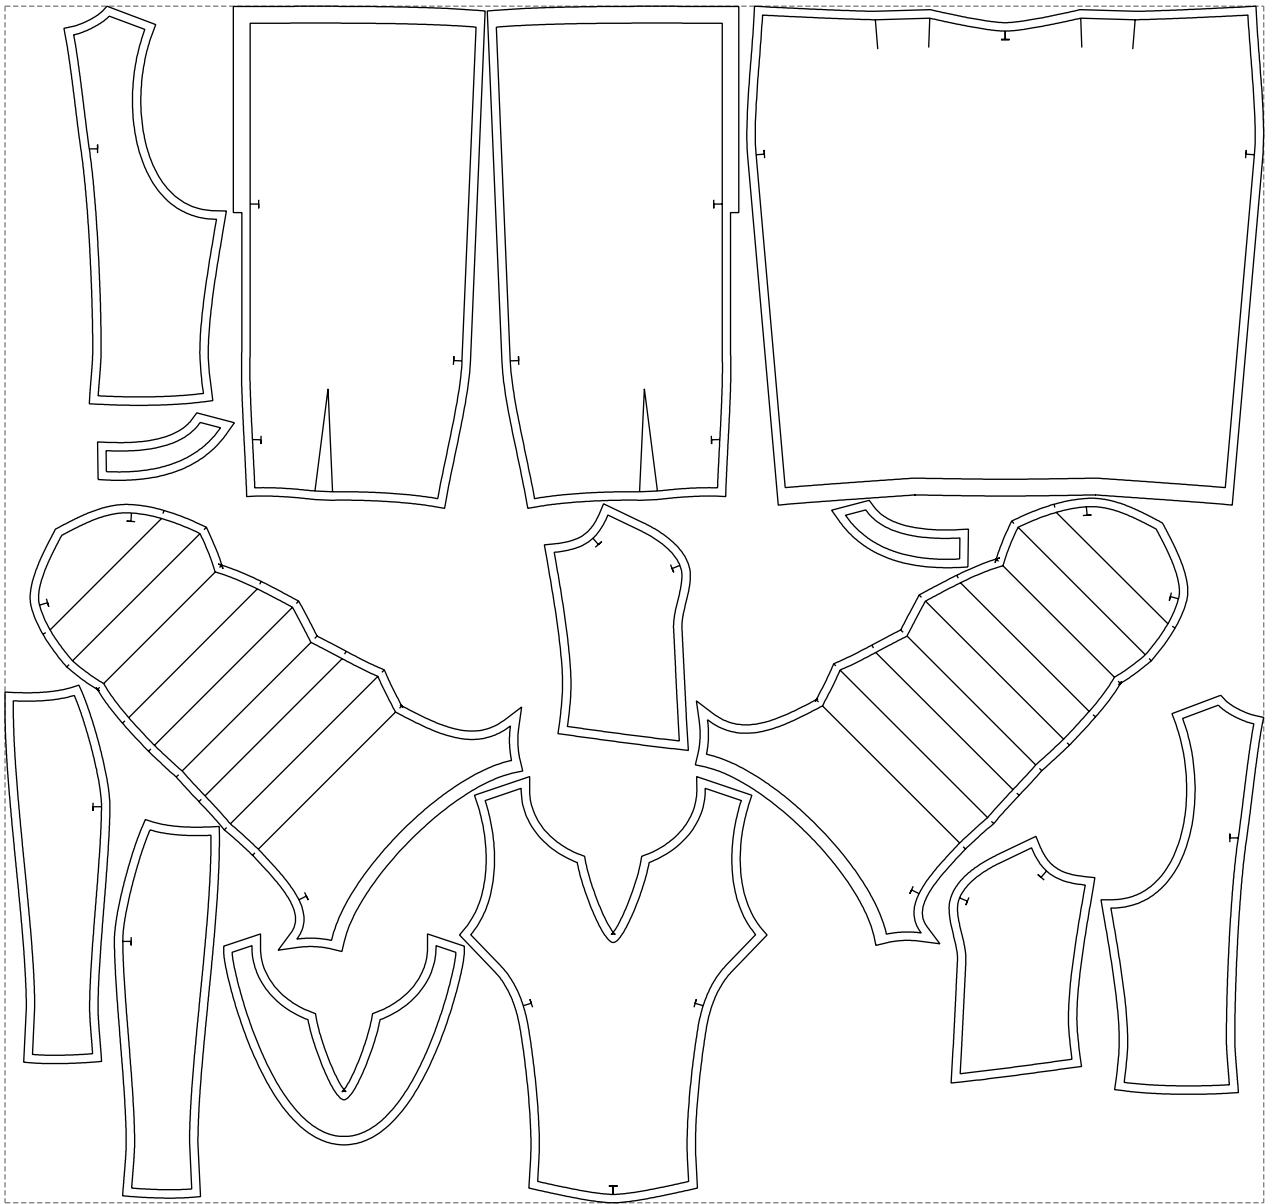

# Example

size:1499.00 x1425.23 mm

Maneken =1 ver.0

rz\_1=170

rz\_16=92

rz\_17=78.8

rz\_18=71.8

rz\_19=100