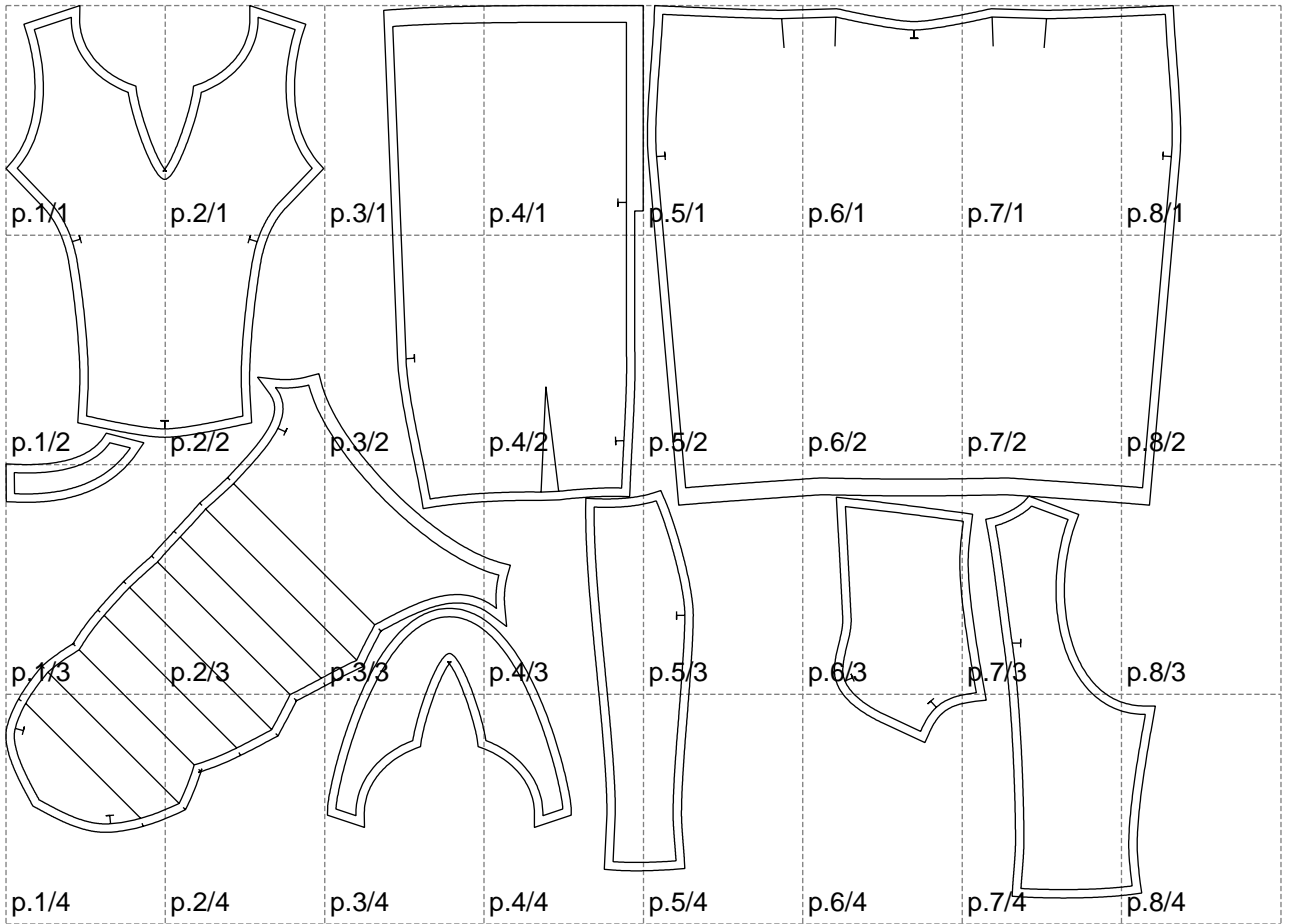

Not for print

Paper size: A4, size:1399.00 x1062.69 mm

# Example

size:1499.00 x1440.46 mm

Maneken =1 ver.0

rz\_1=170

rz\_16=96

rz\_17=82

rz\_18=76

rz\_19=104

rz\_20=101.8

---

. . . . .  
. . . . .  
. . . . .