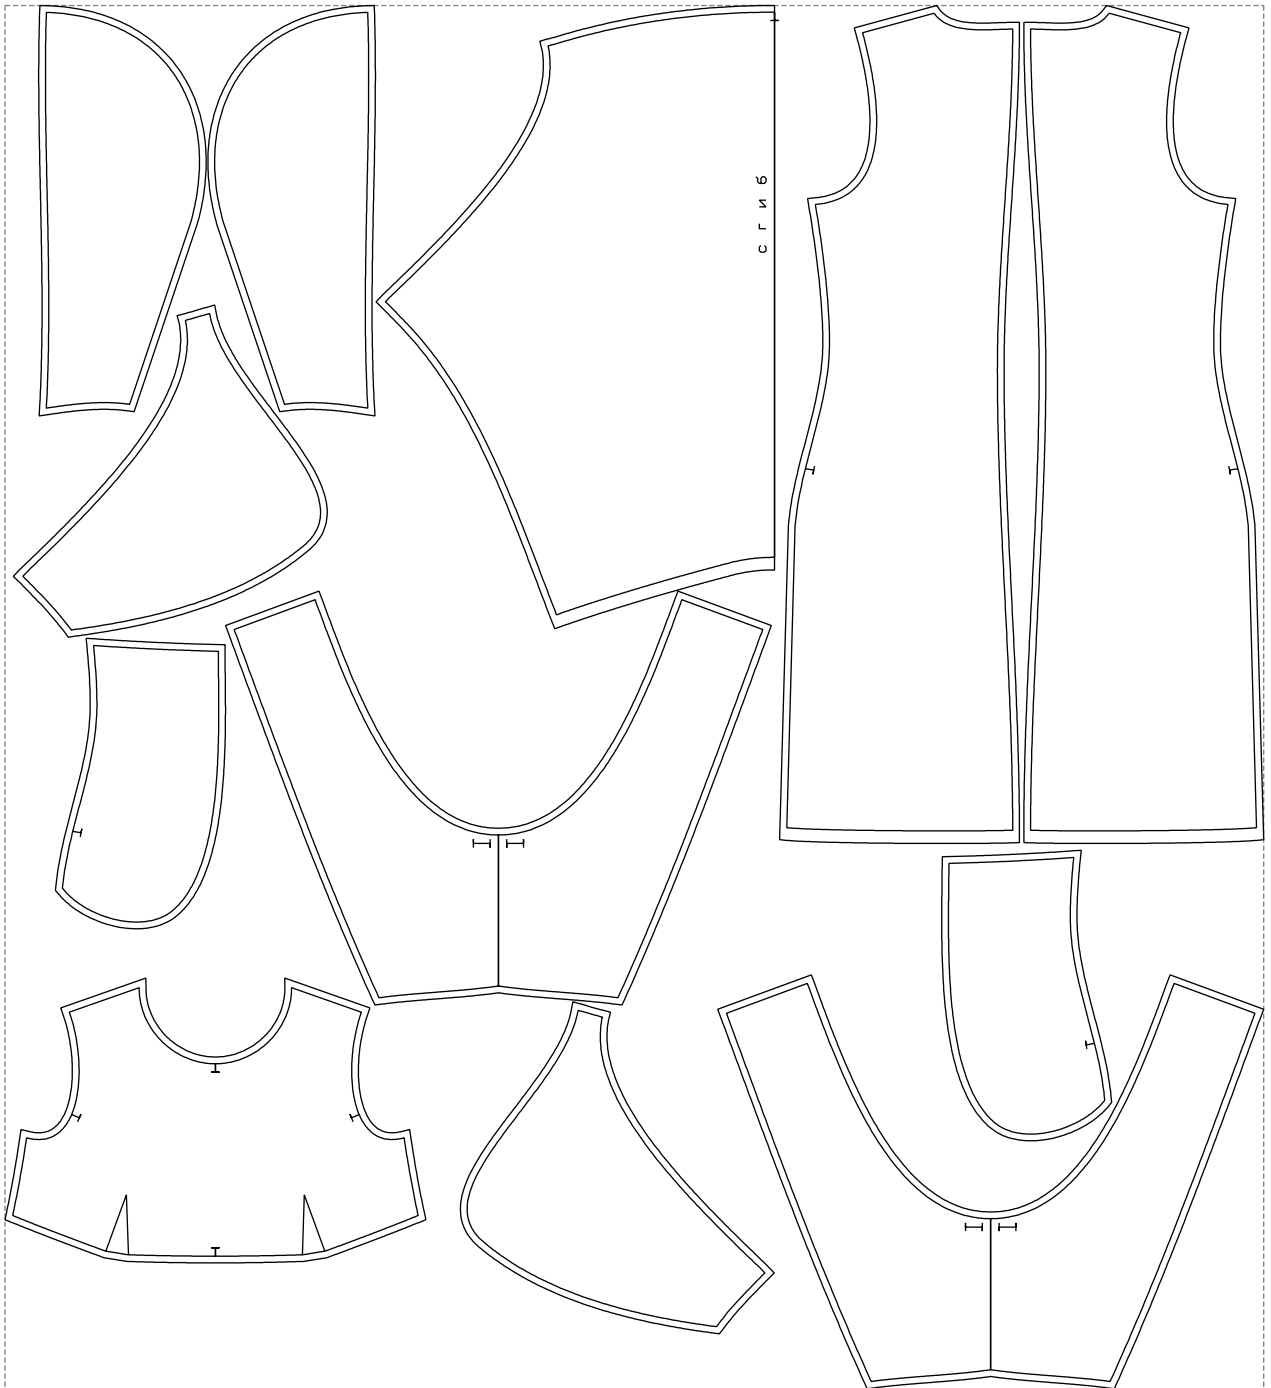

Not for print

Paper size: A4, size:1399.00 x1147.83 mm

# Example

size:1499.00 x1647.79 mm

Maneken =1 ver.0

rz\_1=170

rz\_16=92

rz\_17=78.8

rz\_18=71.8

rz\_19=100