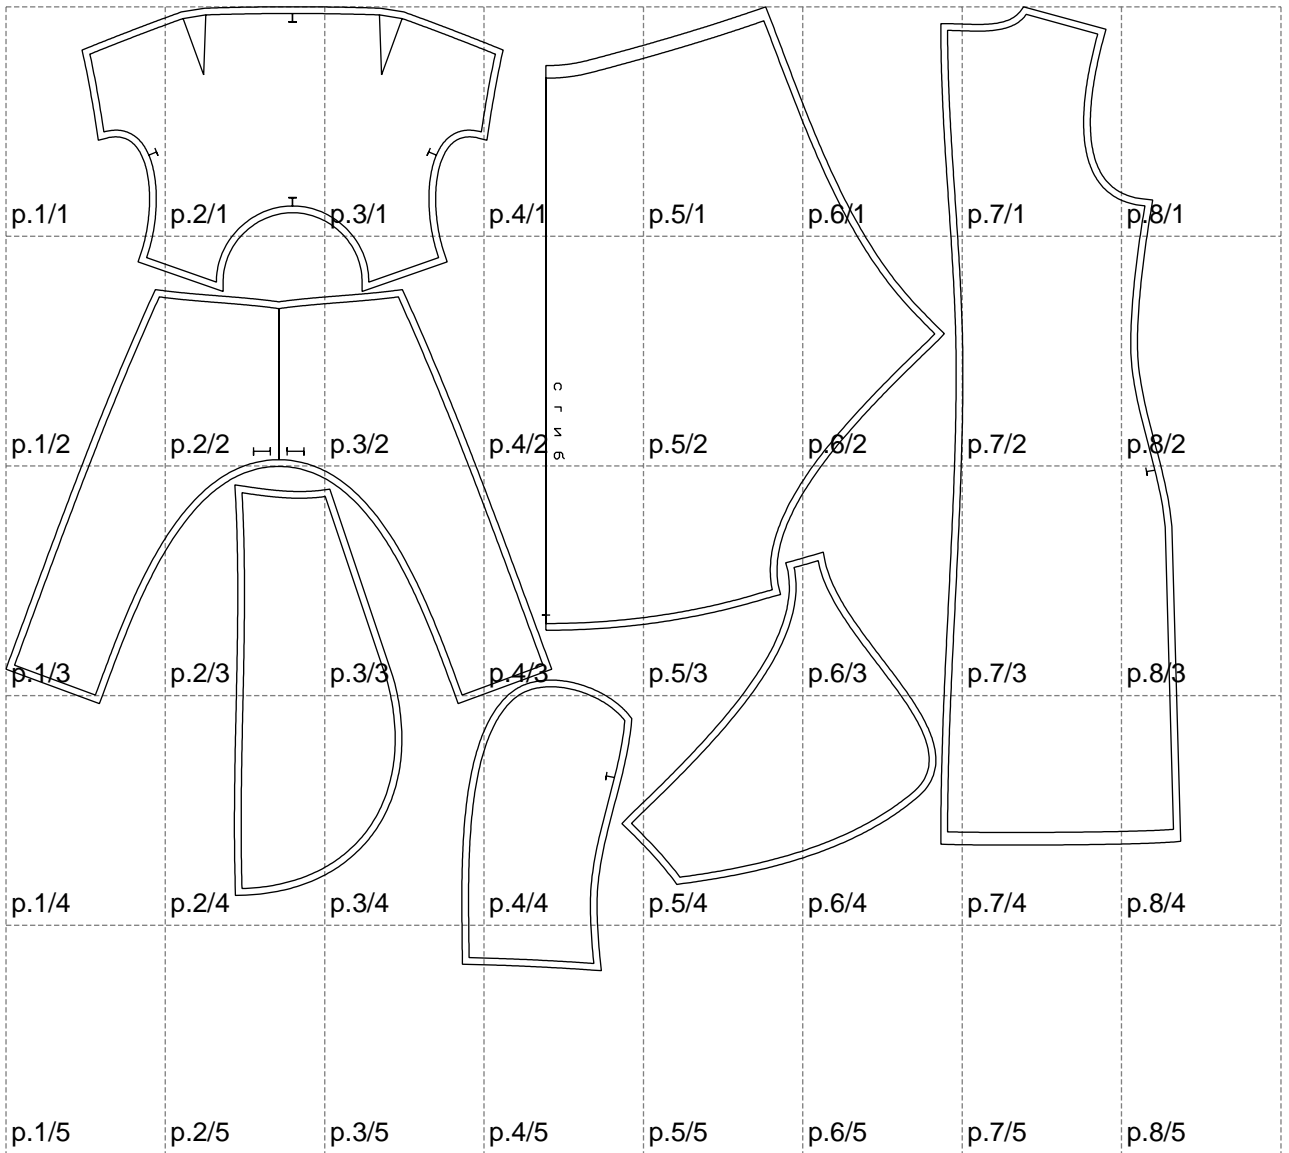

Not for print

Paper size: A4, size:1399.00 x1147.83 mm

# Example

size:1499.00 x1647.79 mm

Maneken =1 ver.0

rz\_1=170

rz\_16=92

rz\_17=78.8

rz\_18=71.8

rz\_19=100

rz\_20=98.1

---

. . . . .  
. . . . .  
. . . . .