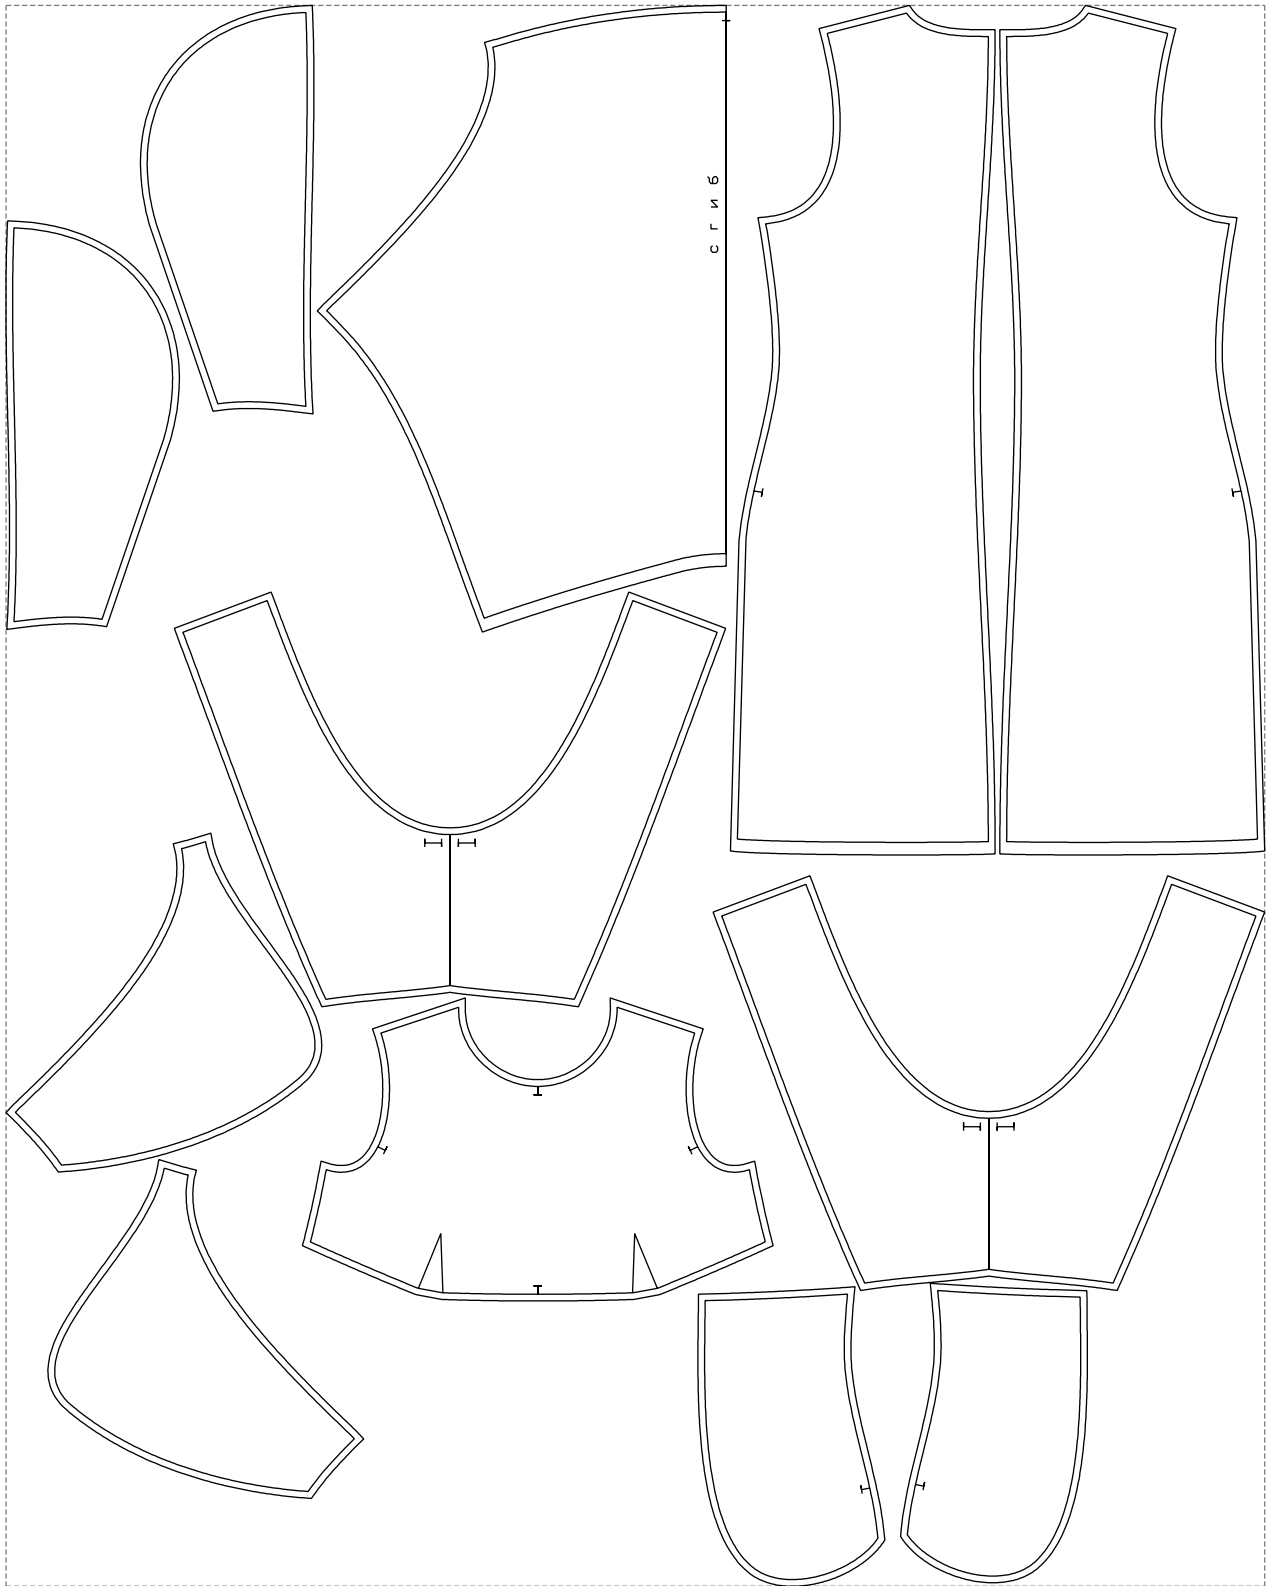

Not for print

Paper size: A4, size:1399.00 x1105.47 mm

# Example

size:1499.00 x1883.06 mm

Maneken =1 ver.0

rz\_1=170

rz\_16=104

rz\_17=88.9

rz\_18=84.4

rz\_19=112