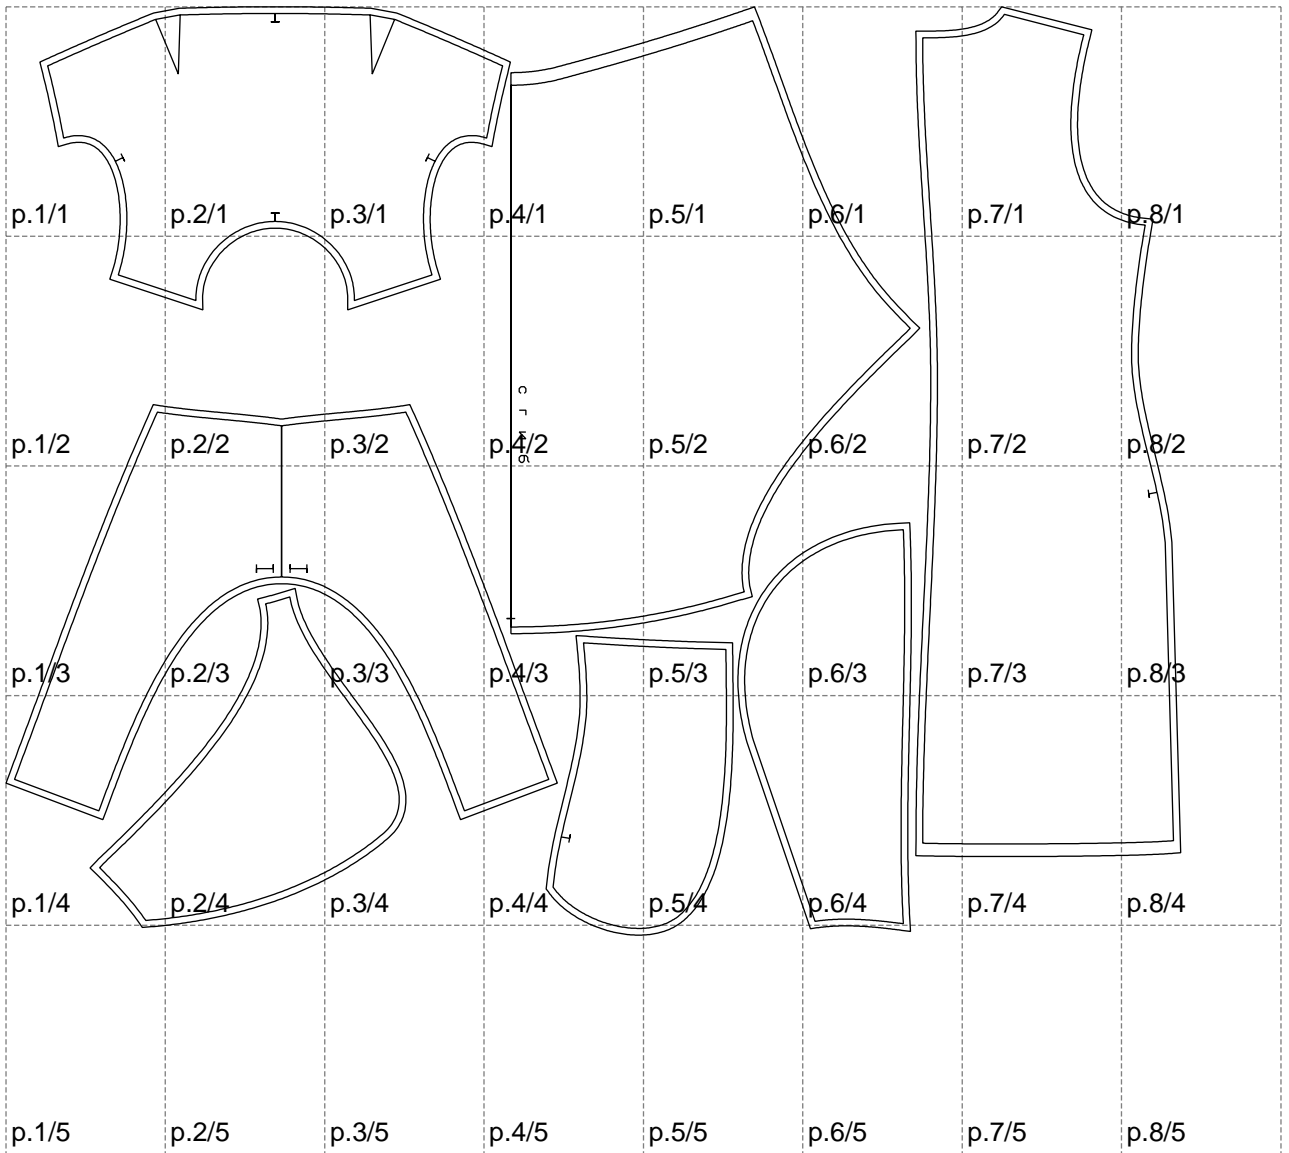

Not for print

Paper size: A4, size:1399.00 x1105.47 mm

# Example

size:1499.00 x1883.06 mm

Maneken =1 ver.0

rz\_1=170

rz\_16=104

rz\_17=88.9

rz\_18=84.4

rz\_19=112

rz\_20=109.3

---

. . . . .  
. . . . .  
. . . . .