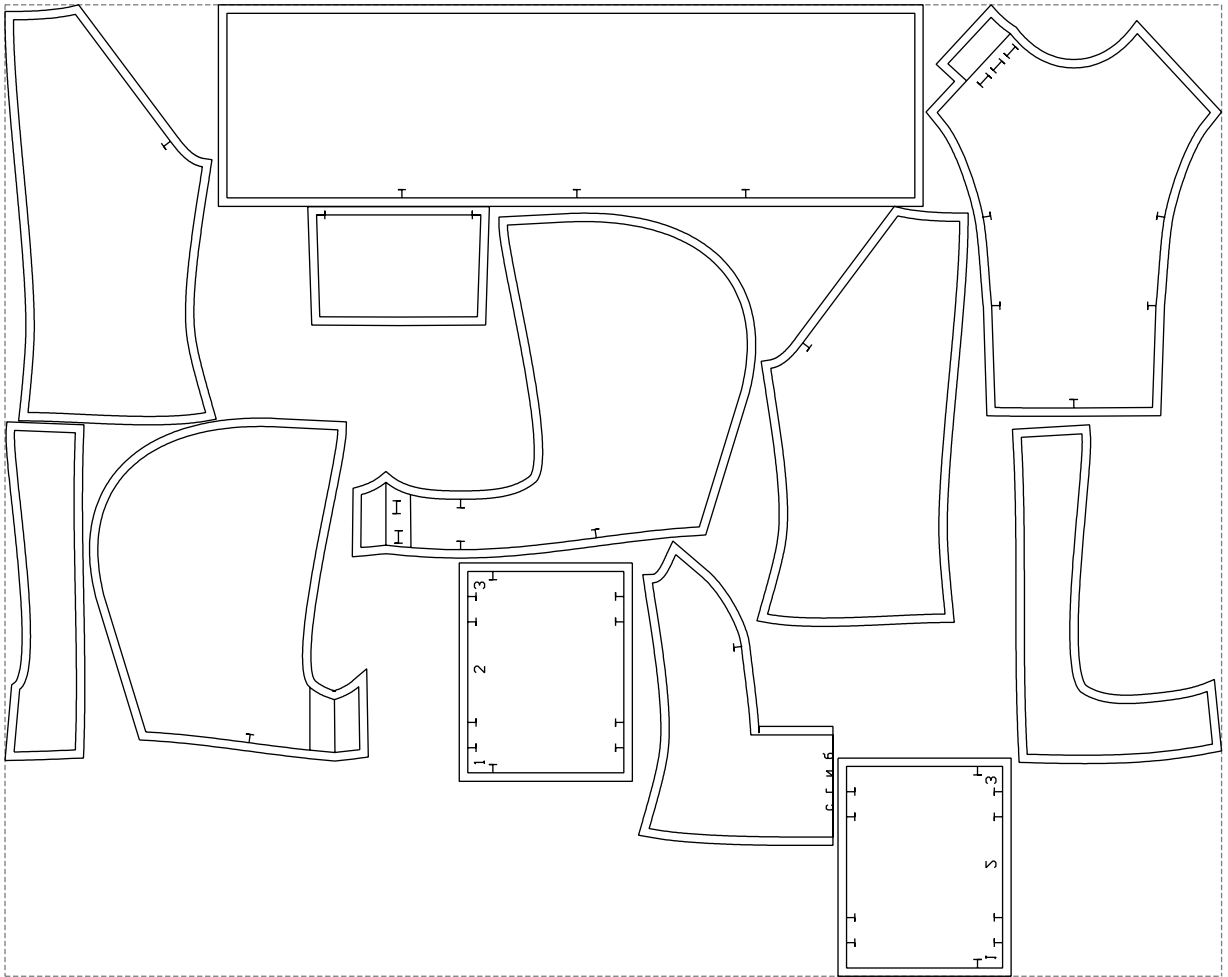

Not for print

Paper size: A4, size:1399.00 x1145.87 mm

# Example

size:1448.86 x1157.13 mm

Maneken =1 ver.0

rz\_1=170

rz\_16=88

rz\_17=75.6

rz\_18=67.6

rz\_19=96

rz\_20=94.6

---

. . . . .  
. . . . .  
. . . . .