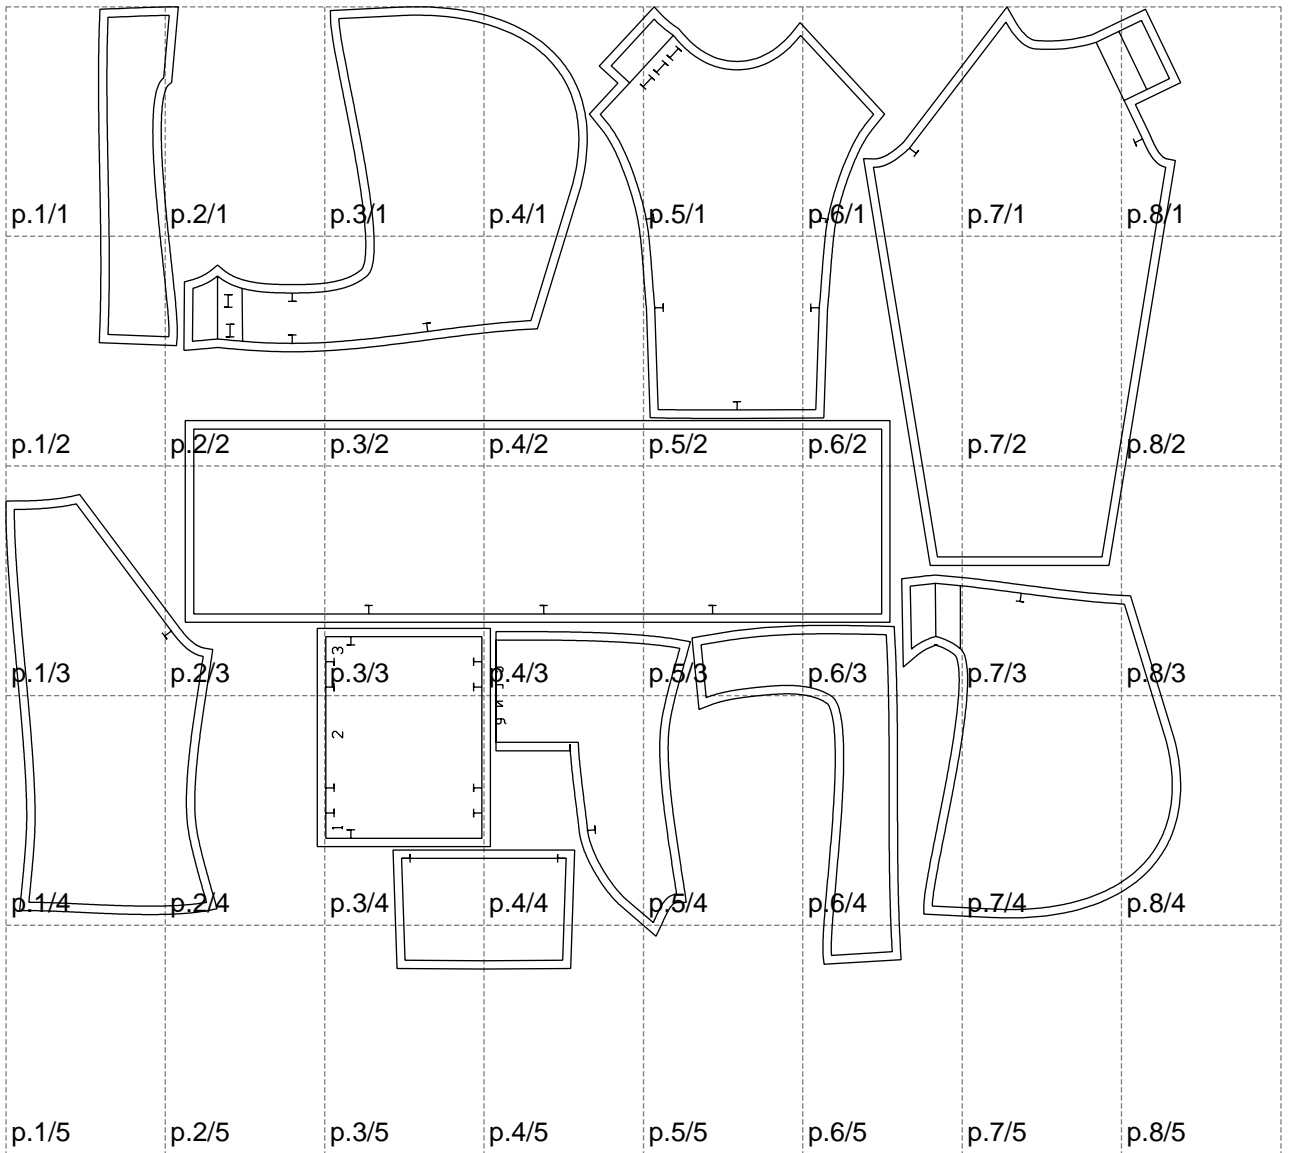

Not for print

Paper size: A4, size:1399.00 x1145.87 mm

# Example

size:1448.86 x1157.13 mm

Maneken =1 ver.0

rz\_1=170

rz\_16=88

rz\_17=75.6

rz\_18=67.6

rz\_19=96

rz\_20=94.6

---

. . . . .  
. . . . .  
. . . . .