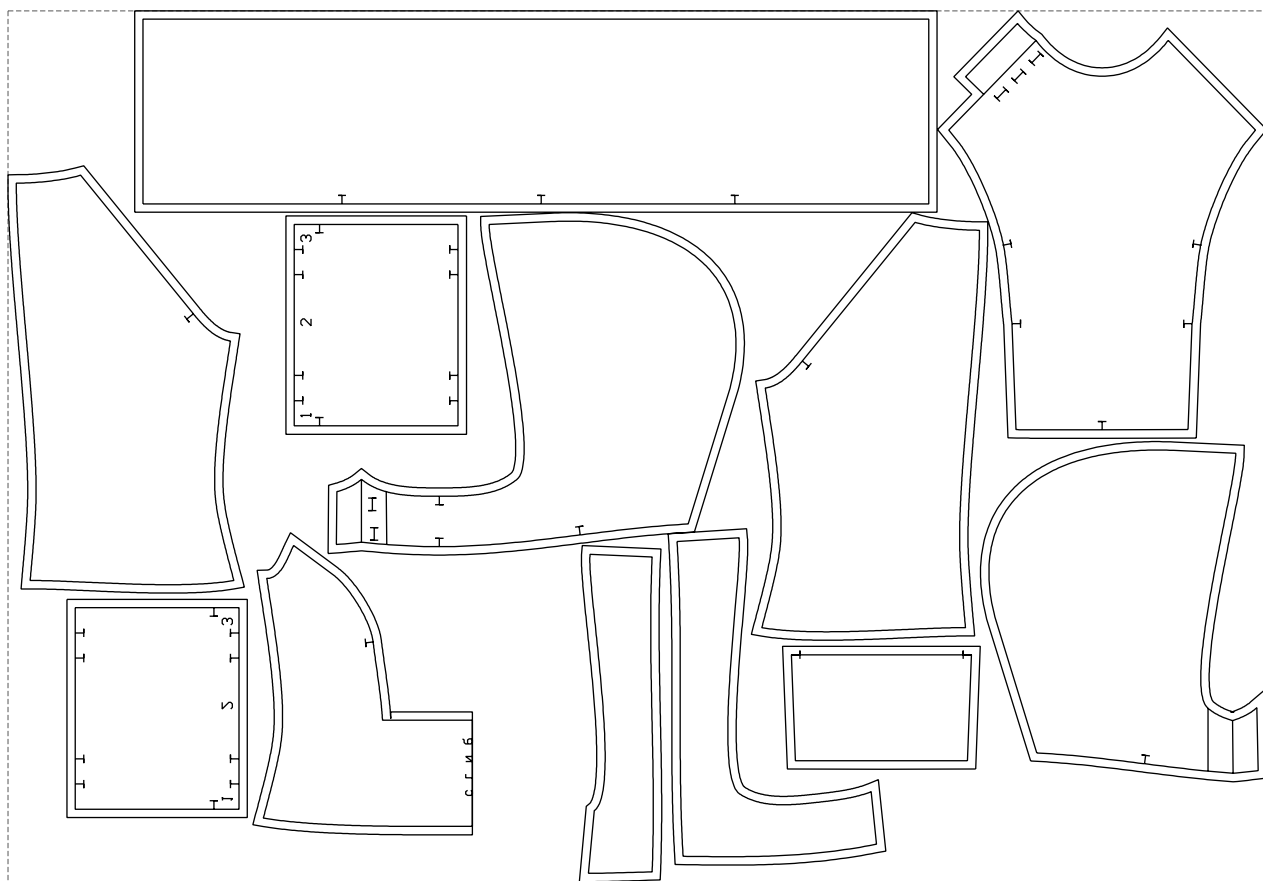

Not for print

Paper size: A4, size:1399.00 x1157.02 mm

# Example

size:1499.00 x1037.46 mm

Maneken =1 ver.0

rz\_1=170

rz\_16=100

rz\_17=85.4

rz\_18=80.2

rz\_19=108

rz\_20=105.4

---

. . . . .  
. . . . .  
. . . . .