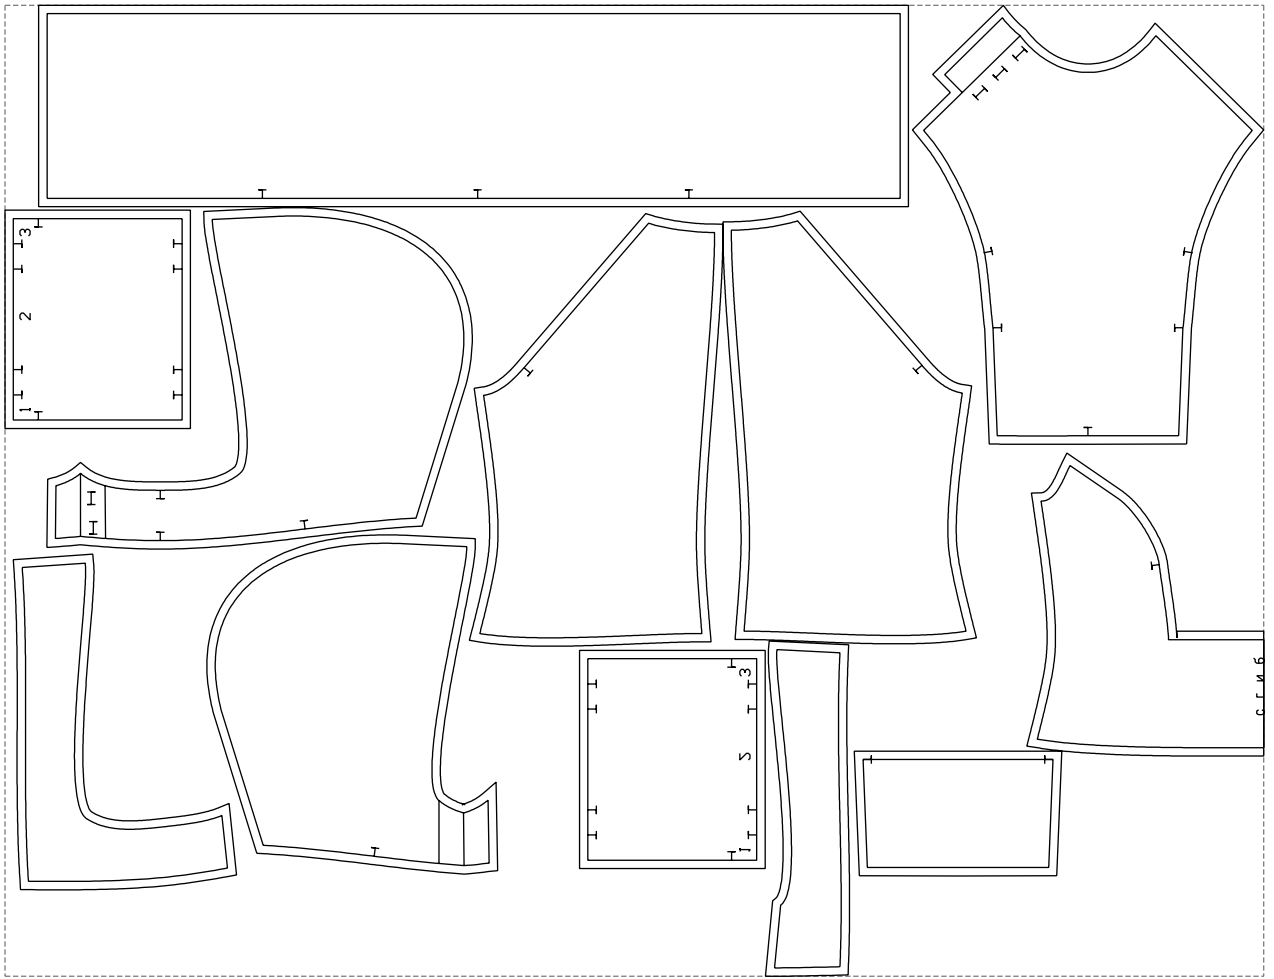

Not for print

Paper size: A4, size:1399.00 x1342.62 mm

# Example

size:1499.00 x1156.72 mm

Maneken =1 ver.0

rz\_1=170

rz\_16=108

rz\_17=92.5

rz\_18=89.2

rz\_19=116

rz\_20=113

---

. . . . .  
. . . . .  
. . . . .