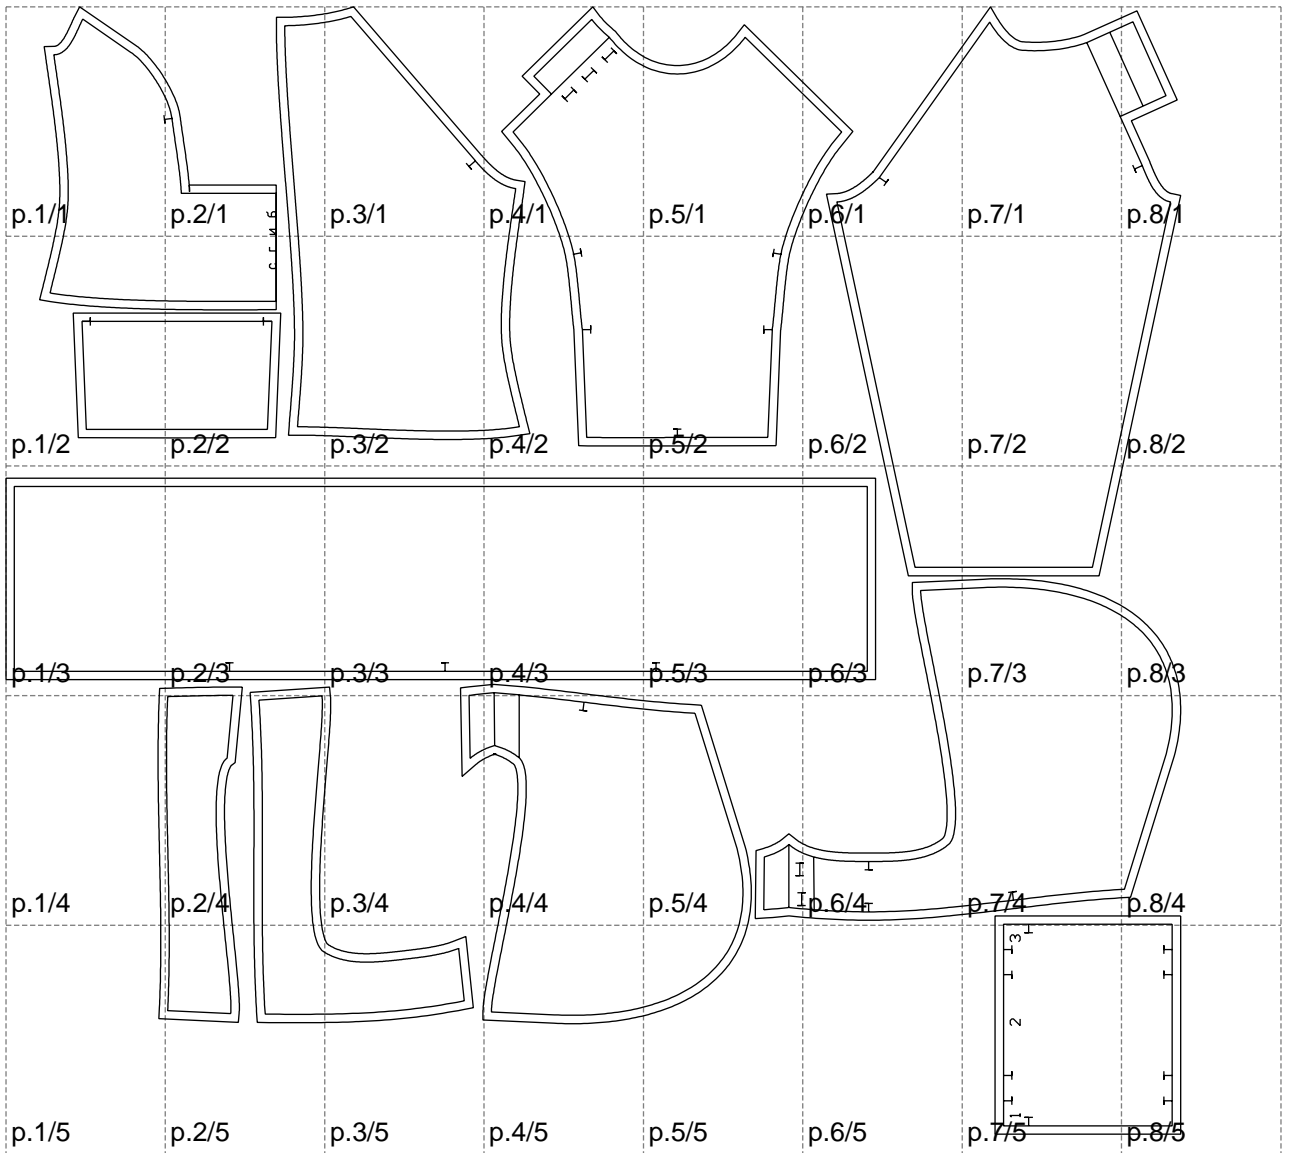

Not for print

Paper size: A4, size:1399.00 x1342.62 mm

# Example

size:1499.00 x1156.72 mm

Maneken =1 ver.0

rz\_1=170

rz\_16=108

rz\_17=92.5

rz\_18=89.2

rz\_19=116

rz\_20=113

---

. . . . .  
. . . . .  
. . . . .