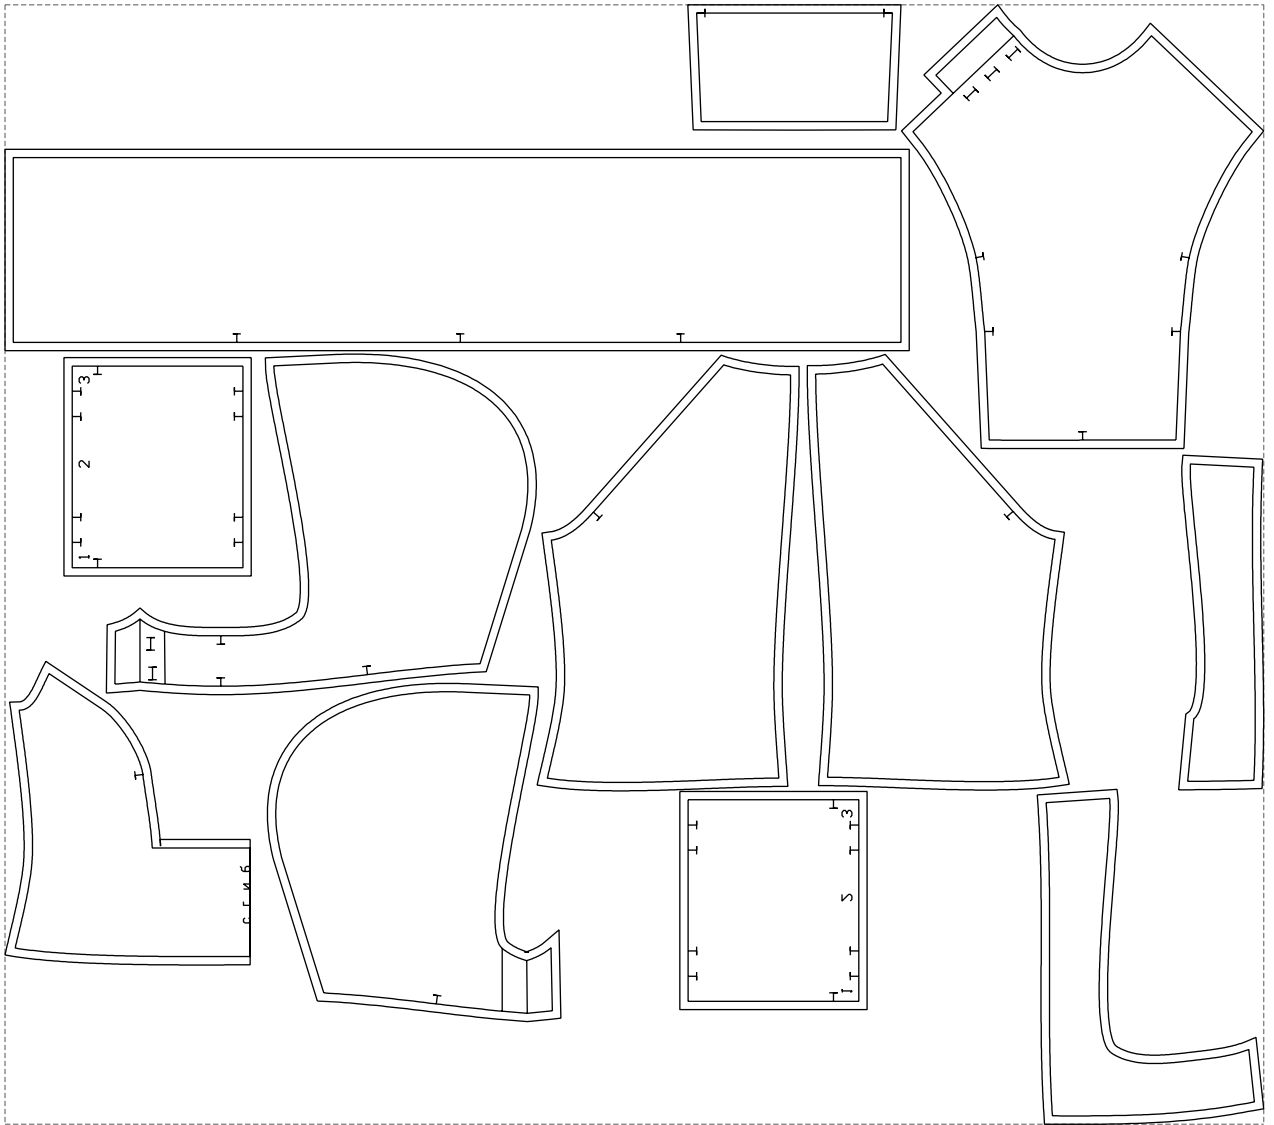

Not for print

Paper size: A4, size:1388.94 x1328.20 mm

# Example

size:1499.00 x1333.64 mm

Maneken =1 ver.0

rz\_1=170

rz\_16=112

rz\_17=96.2

rz\_18=94

rz\_19=120

rz\_20=117

---

. . . . .  
. . . . .  
. . . . .