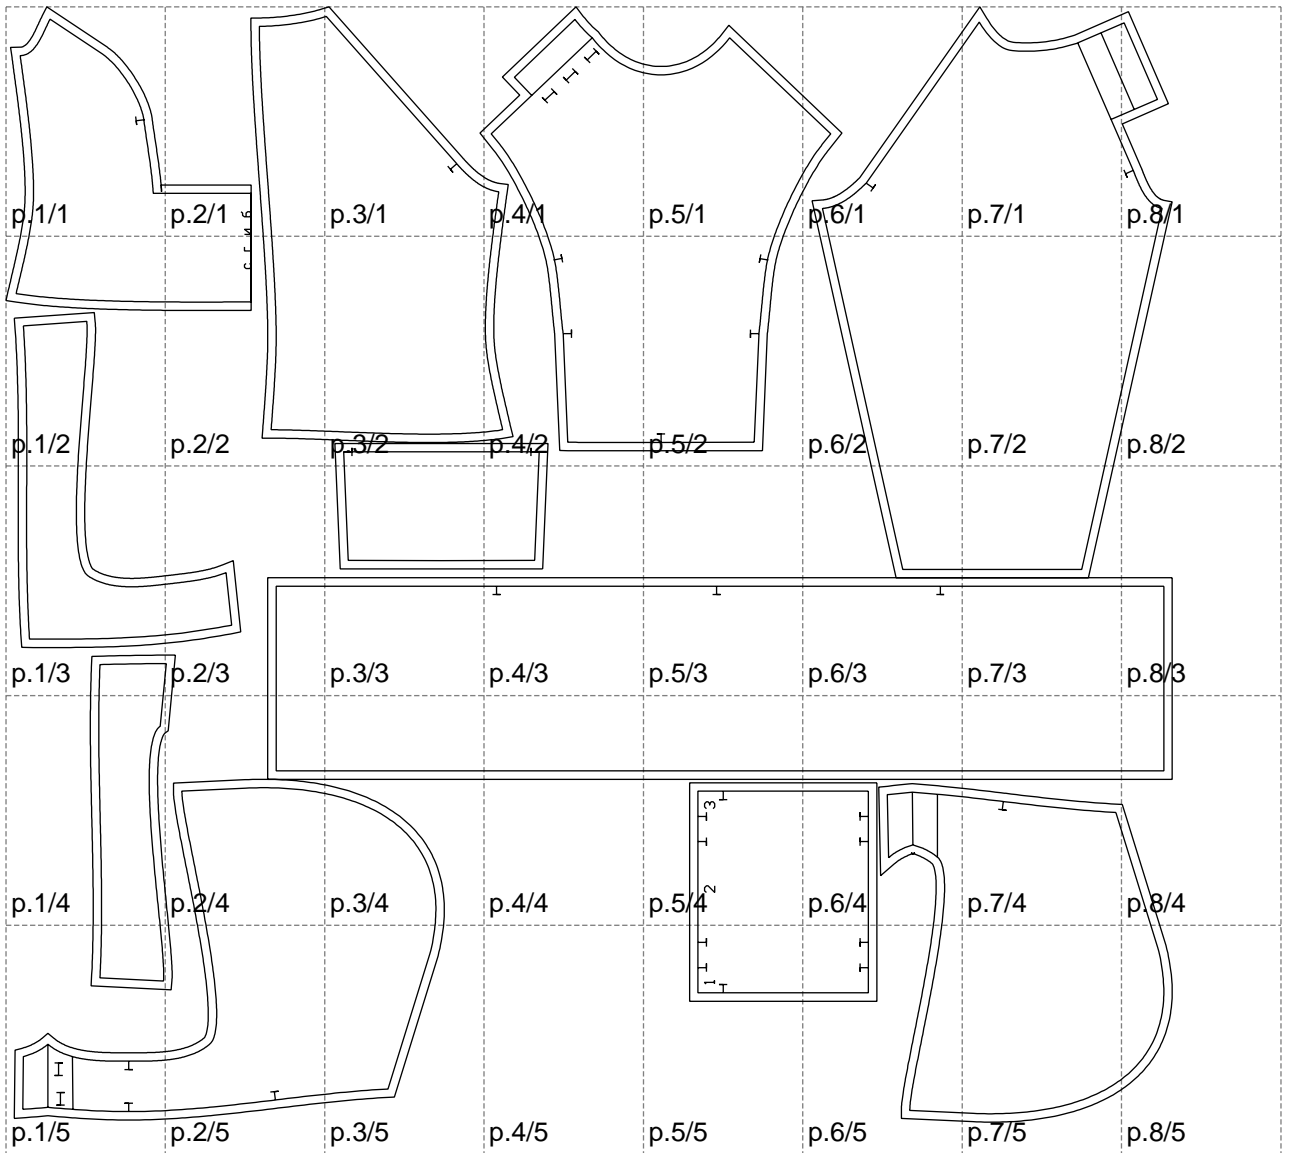

Not for print

Paper size: A4, size:1388.94 x1328.20 mm

# Example

size:1499.00 x1333.64 mm

Maneken =1 ver.0

rz\_1=170

rz\_16=112

rz\_17=96.2

rz\_18=94

rz\_19=120

rz\_20=117

---

. . . . .  
. . . . .  
. . . . .