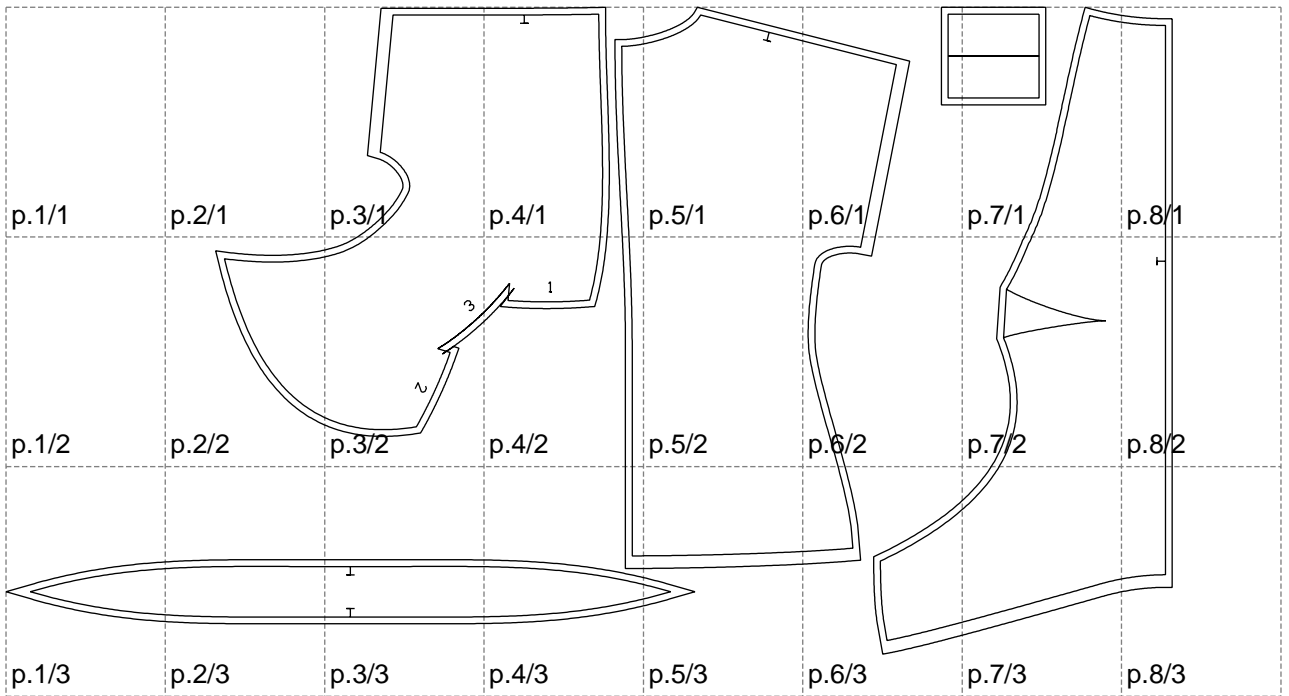

Not for print

Paper size: A4, size:1388.85 x770.03 mm

# Example

size:1428.51 x1283.28 mm

Maneken =1 ver.0

rz\_1=170

rz\_16=96

rz\_17=82

rz\_18=76

rz\_19=104

rz\_20=101.8

---

. . . . .  
. . . . .  
. . . . .