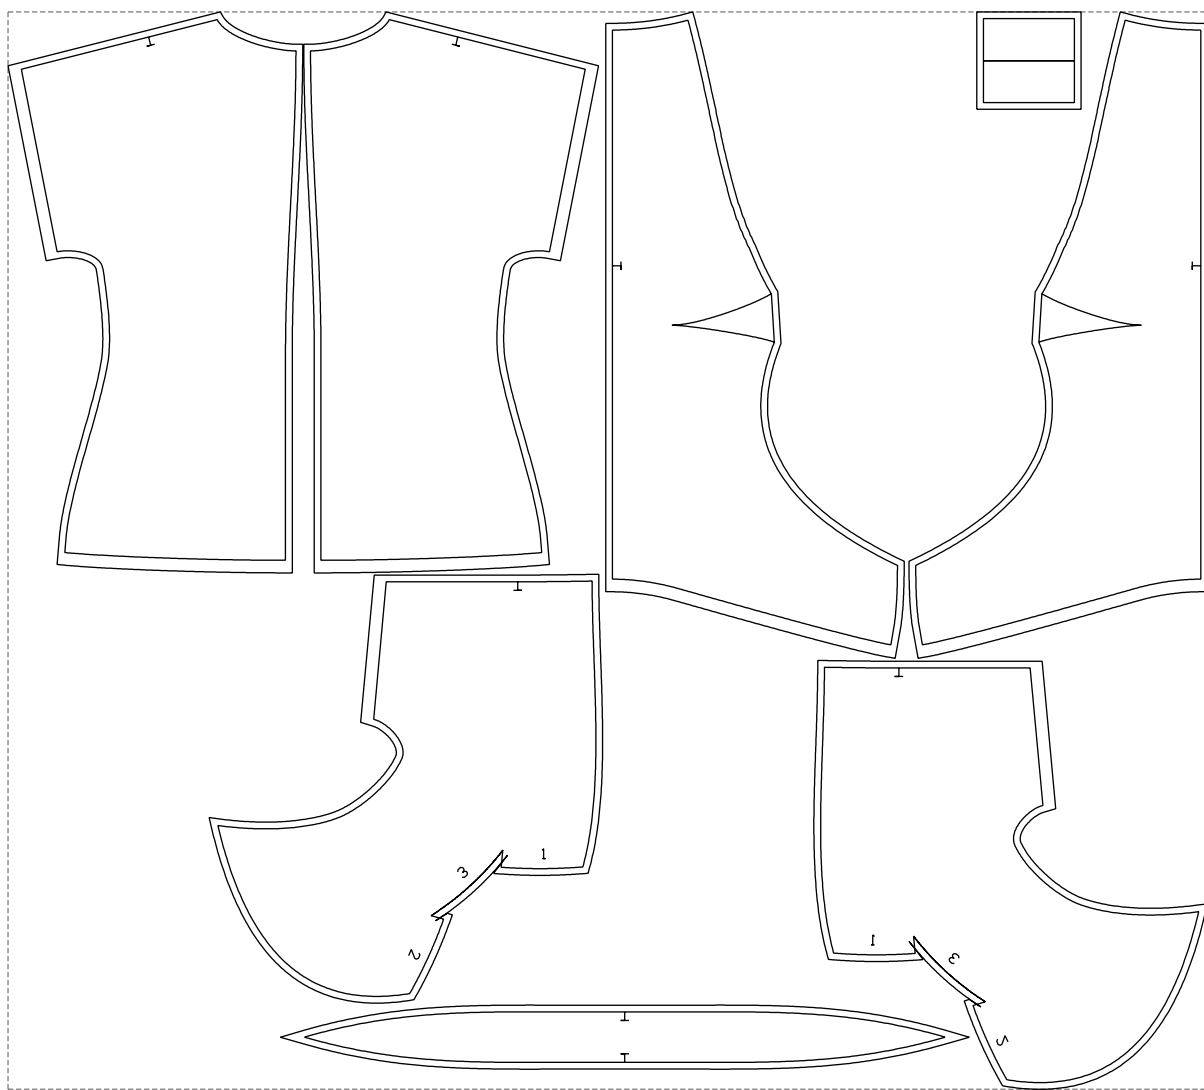

Not for print

Paper size: A4, size:1388.85 x770.03 mm

# Example

size:1428.51 x1283.28 mm

Maneken =1 ver.0

rz\_1=170

rz\_16=96

rz\_17=82

rz\_18=76

rz\_19=104

rz\_20=101.8

---

. . . . .  
. . . . .  
. . . . .