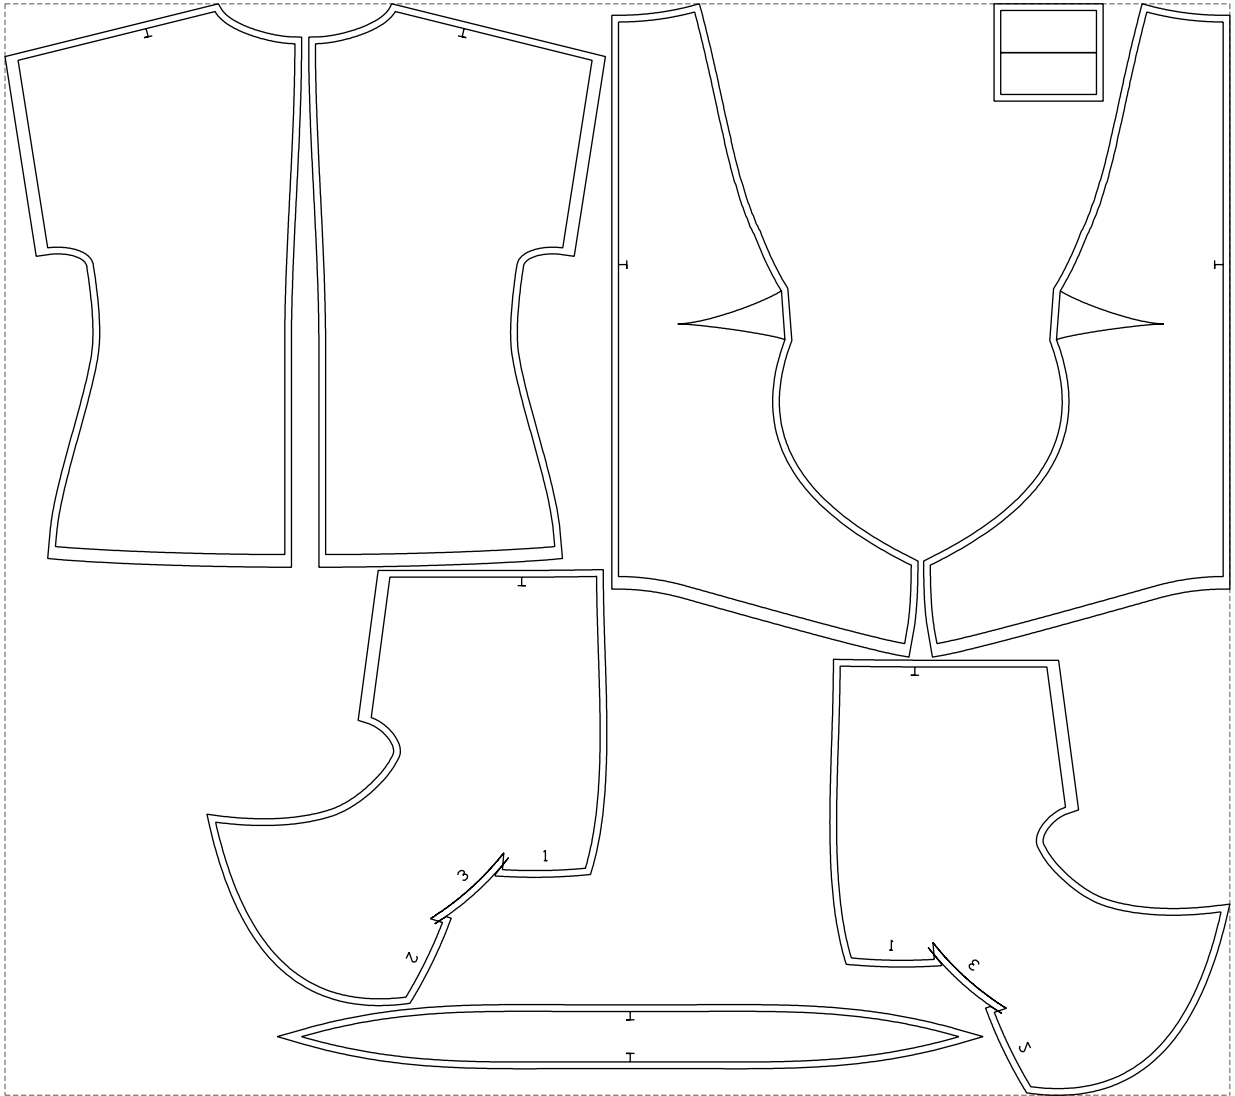

Not for print

Paper size: A4, size:1399.00 x778.25 mm

# Example

size:1458.80 x1300.13 mm

Maneken =1 ver.0

rz\_1=170

rz\_16=100

rz\_17=85.4

rz\_18=80.2

rz\_19=108

rz\_20=105.4

---

. . . . .  
. . . . .  
. . . . .