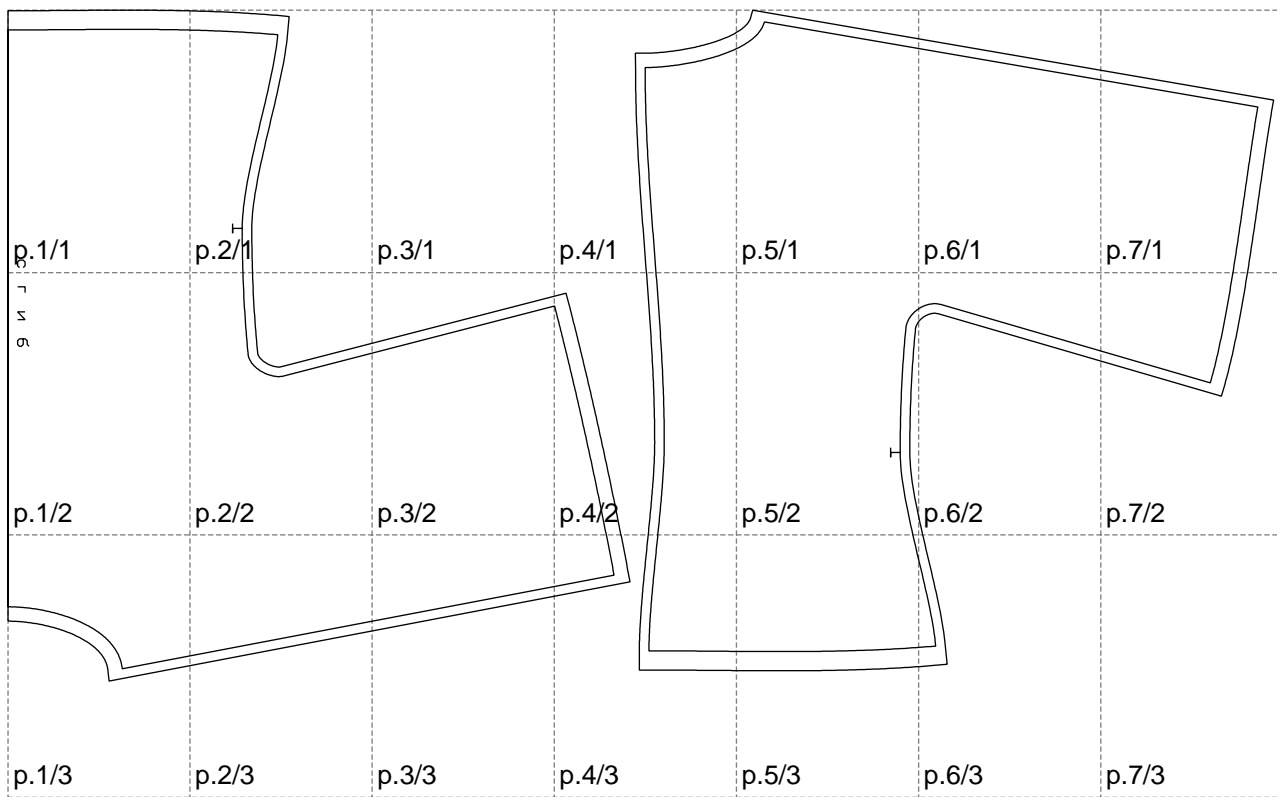

Not for print

Paper size: A4, size:1318.93 x699.09 mm

# Example

size:1338.22 x1339.38 mm

Maneken =1 ver.0

rz\_1=170

rz\_16=112

rz\_17=96.2

rz\_18=94

rz\_19=120

rz\_20=117

---

. . . . .  
. . . . .  
. . . . .