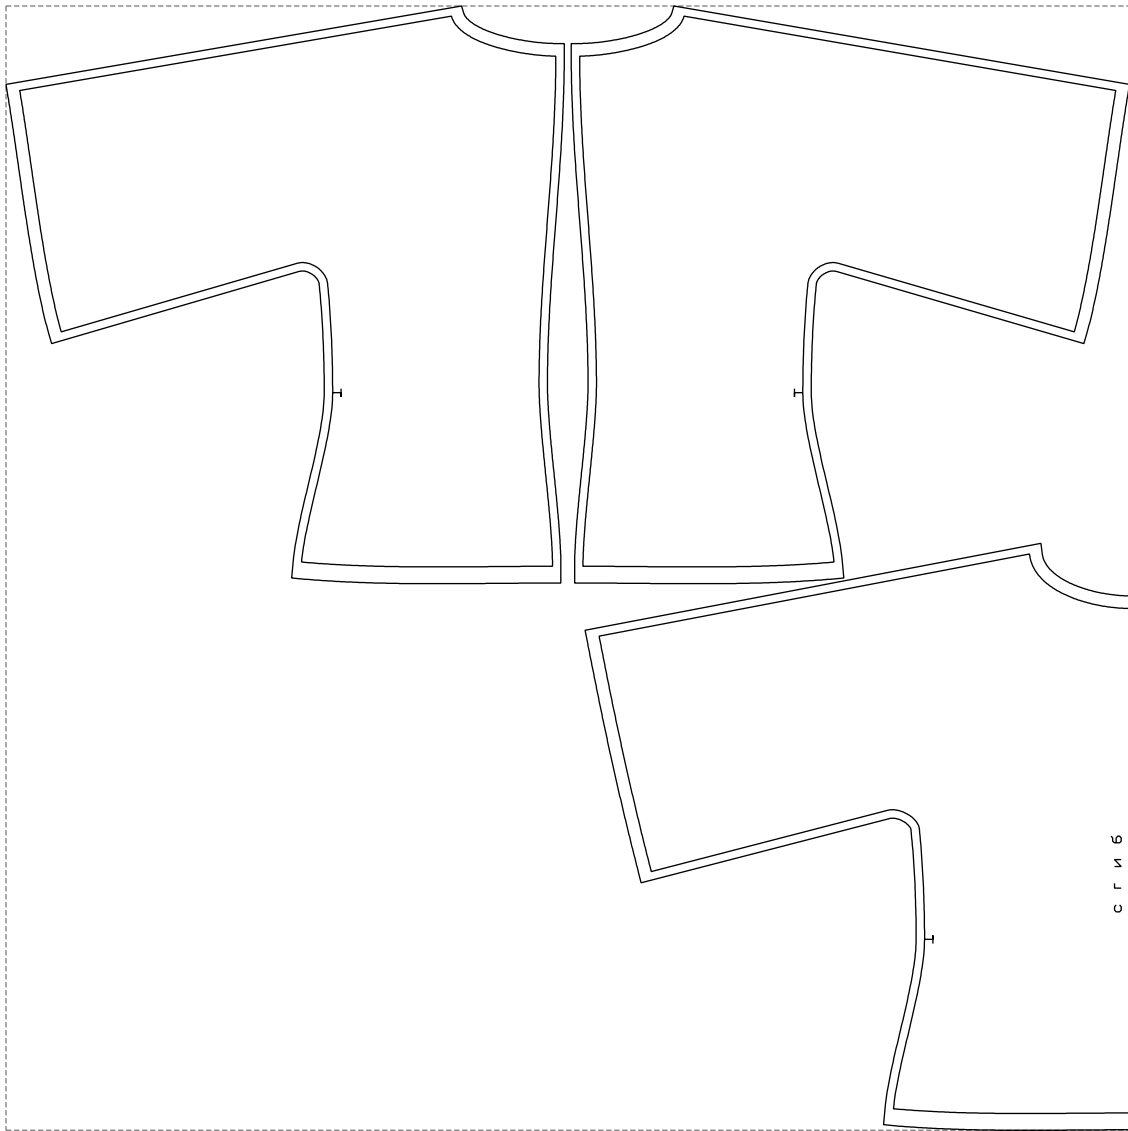

Not for print

Paper size: A4, size:1318.93 x699.09 mm

# Example

size:1338.22 x1339.38 mm

Maneken =1 ver.0

rz\_1=170

rz\_16=112

rz\_17=96.2

rz\_18=94

rz\_19=120

rz\_20=117

---

. . . . .  
. . . . .  
. . . . .