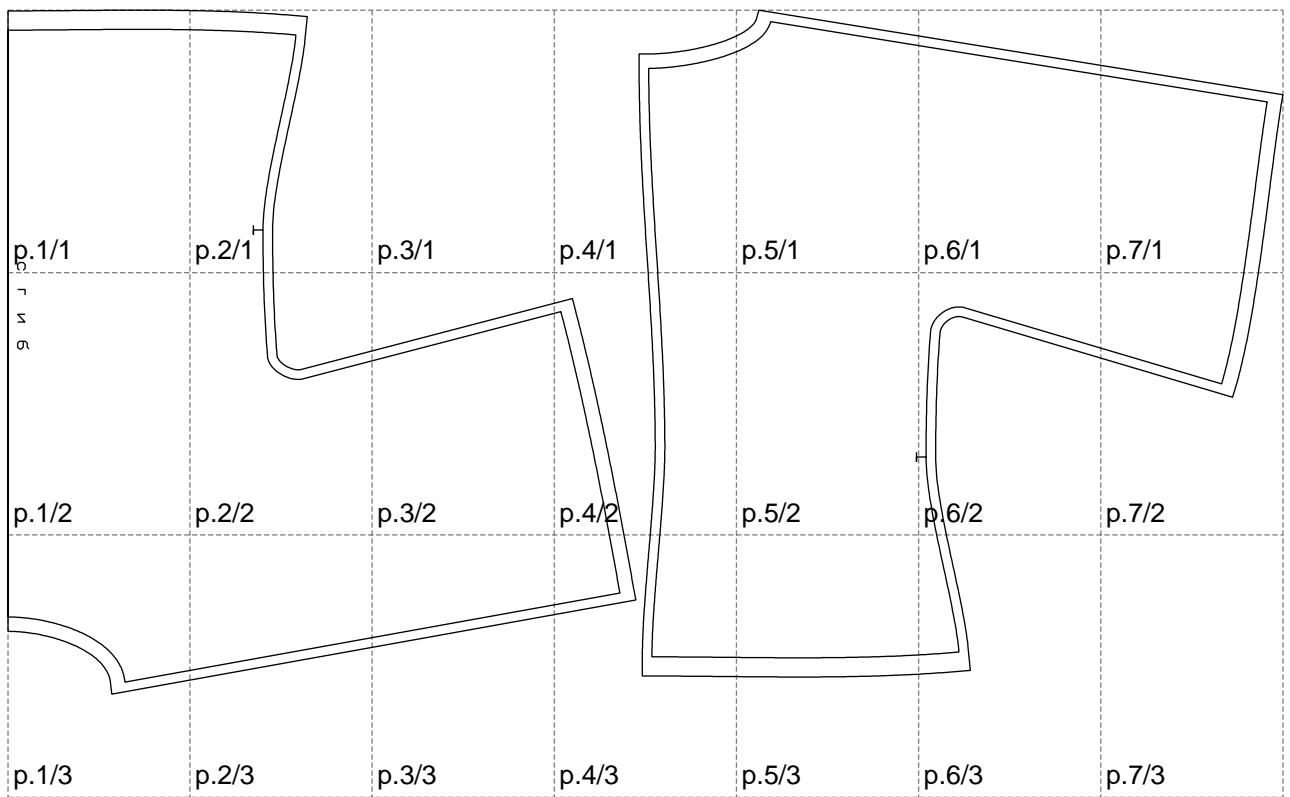

Not for print

Paper size: A4, size:1328.55 x712.66 mm

# Example

size:1347.50 x1363.28 mm

Maneken =1 ver.0

rz\_1=170

rz\_16=120

rz\_17=104

rz\_18=103.6

rz\_19=128

rz\_20=125.1

---

. . . . .  
. . . . .  
. . . . .