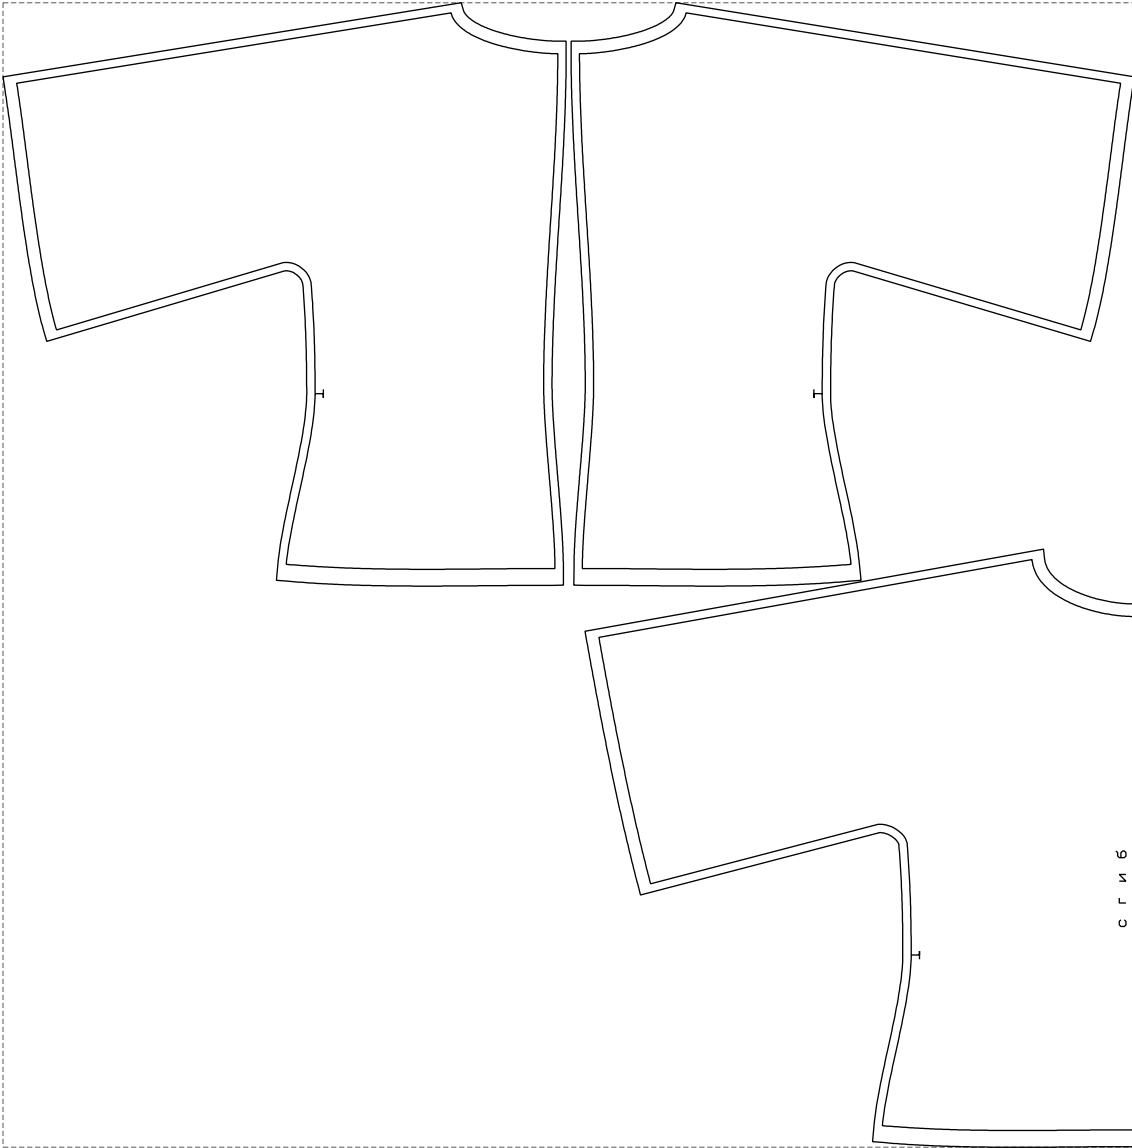

Not for print

Paper size: A4, size:1328.55 x712.66 mm

# Example

size:1347.50 x1363.28 mm

Maneken =1 ver.0

rz\_1=170

rz\_16=120

rz\_17=104

rz\_18=103.6

rz\_19=128

rz\_20=125.1

---

. . . . .  
. . . . .  
. . . . .