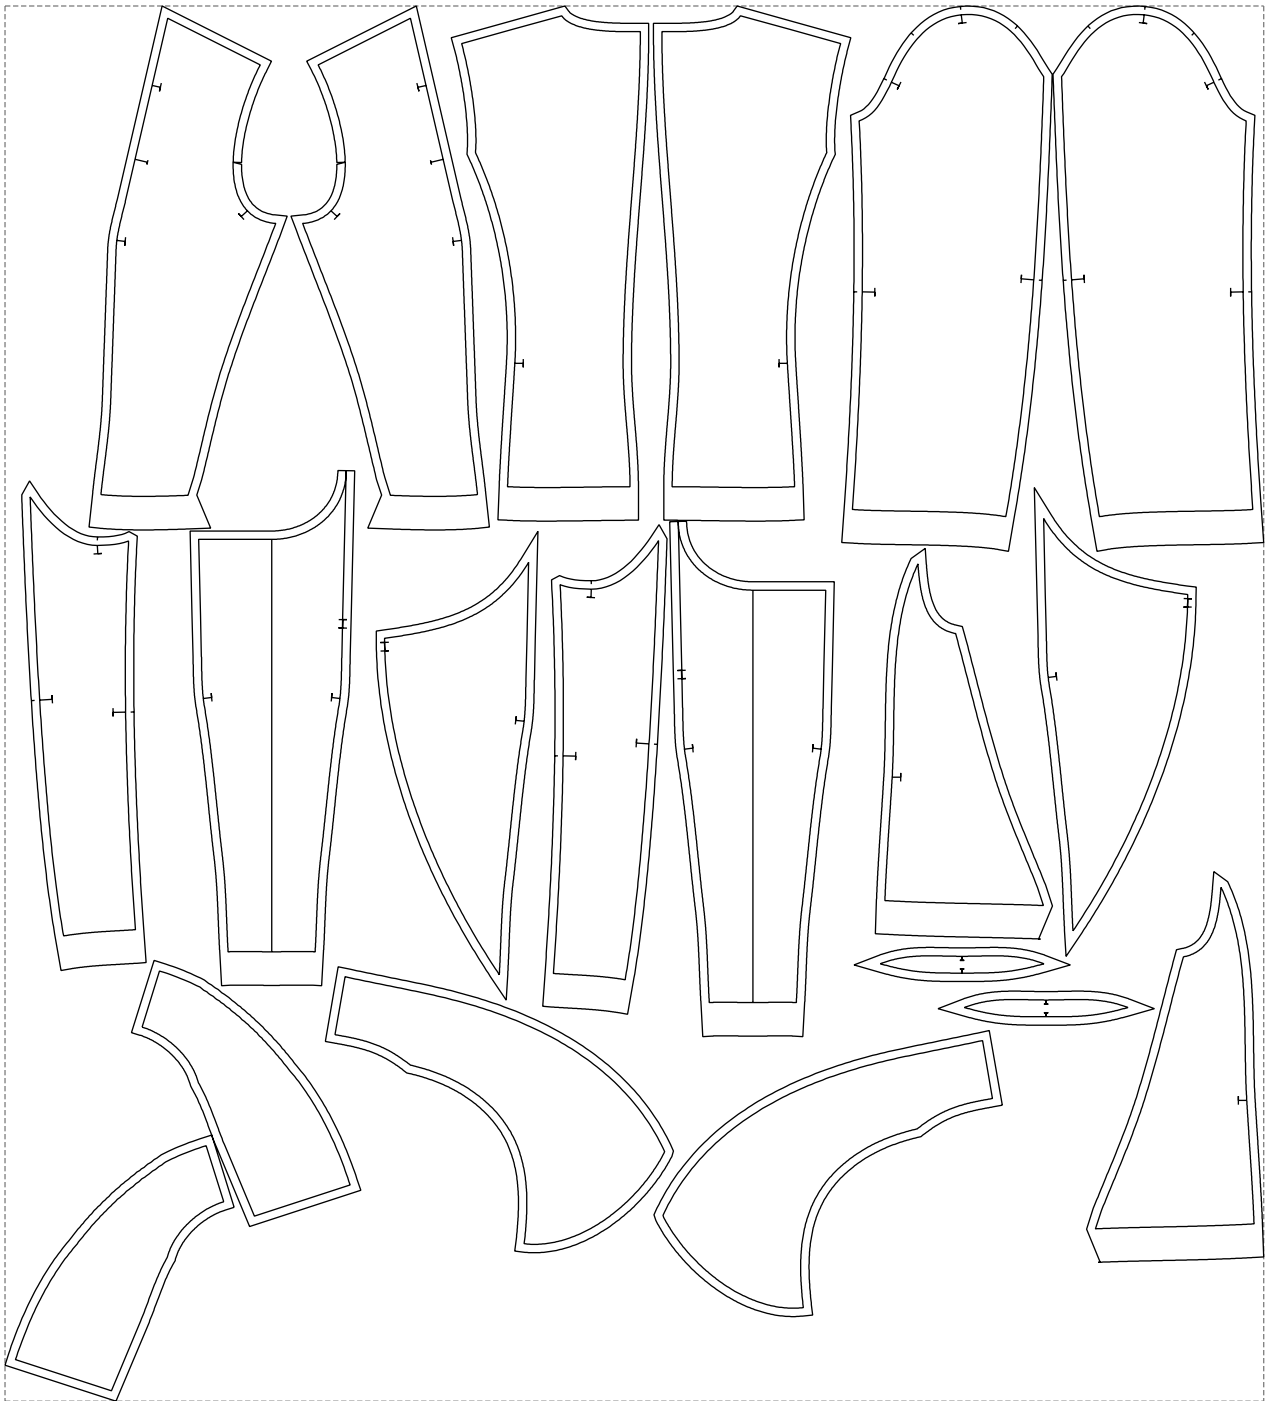

Not for print

Paper size: A4, size:1399.00 x882.18 mm

# Example

size:1499.00 x1661.94 mm

Maneken =1 ver.0

rz\_1=170

rz\_16=88

rz\_17=75.6

rz\_18=67.6

rz\_19=96