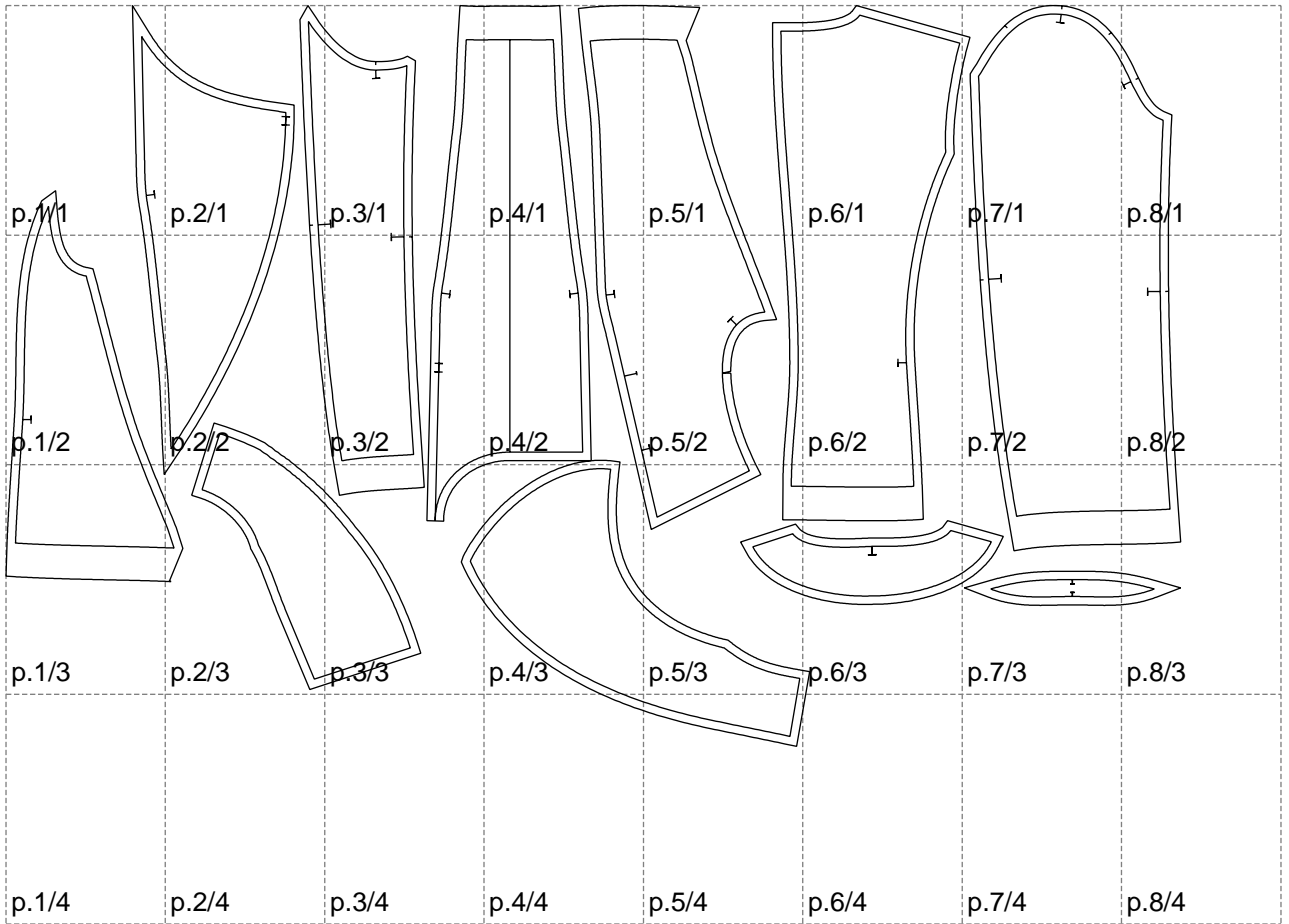

Not for print

Paper size: A4, size:1399.00 x882.18 mm

# Example

size:1499.00 x1661.94 mm

Maneken =1 ver.0

rz\_1=170

rz\_16=88

rz\_17=75.6

rz\_18=67.6

rz\_19=96

rz\_20=94.6

---

. . . . .  
. . . . .  
. . . . .