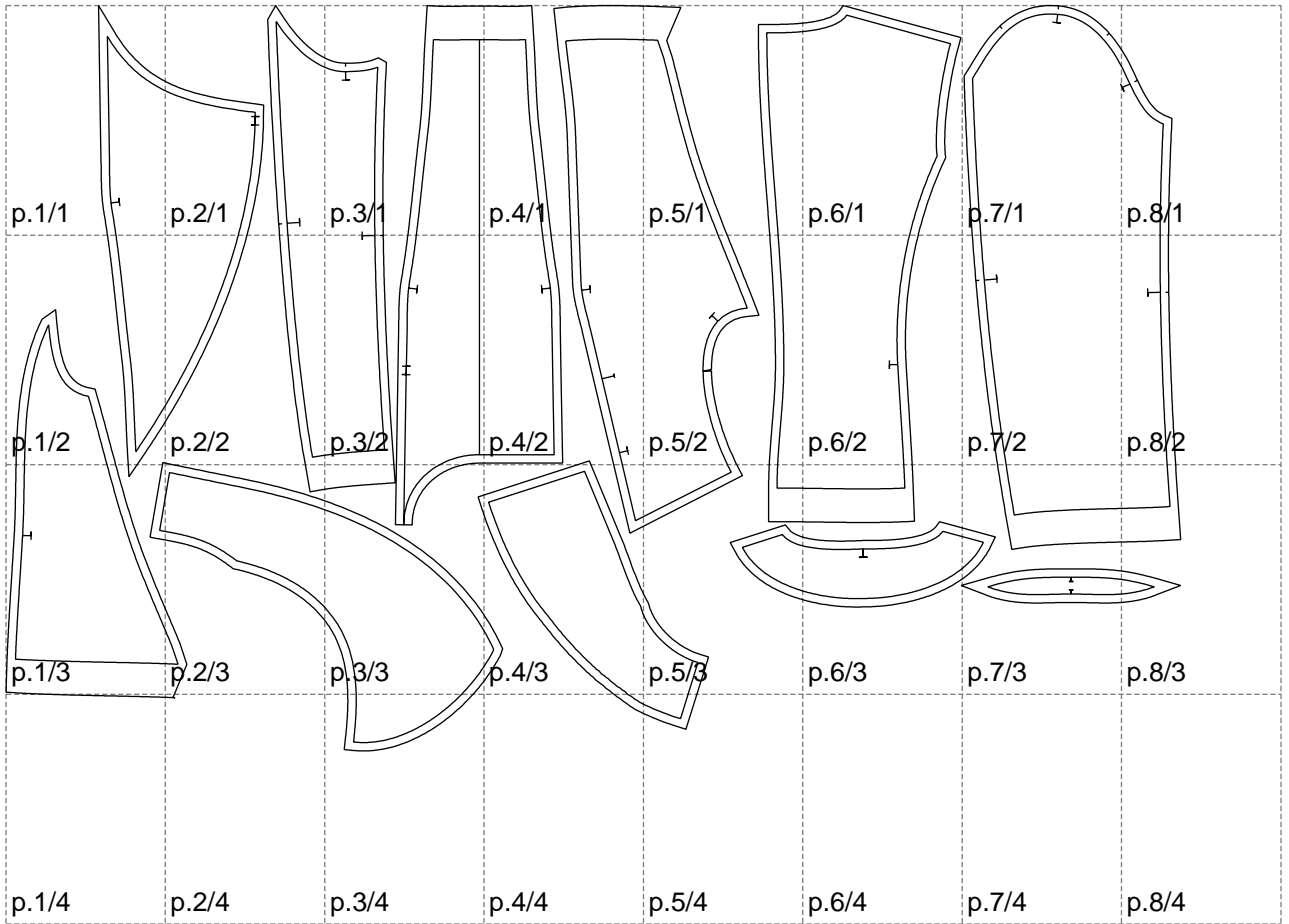

Not for print

Paper size: A4, size:1399.00 x887.62 mm

# Example

size:1499.00 x1694.70 mm

Maneken =1 ver.0

rz\_1=170

rz\_16=92

rz\_17=78.8

rz\_18=71.8

rz\_19=100

rz\_20=98.1

---

. . . . .  
. . . . .  
. . . . .