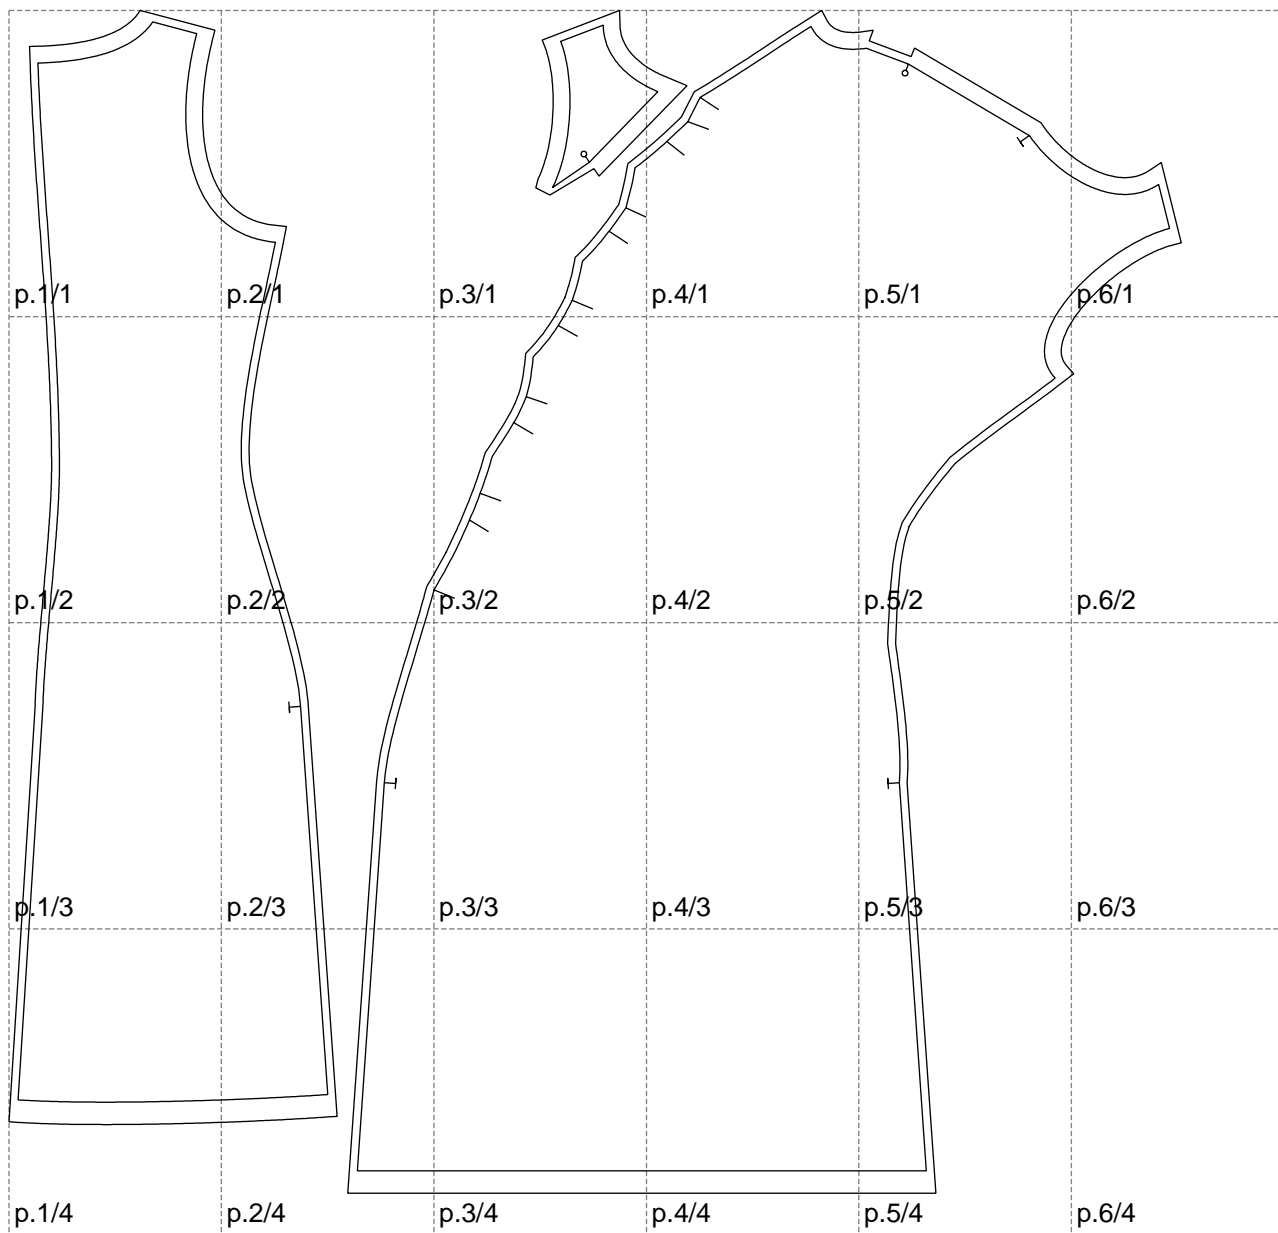

Not for print

Paper size: A4, size:1047.11 x1056.18 mm

# Example

size:1348.26 x1056.18 mm

Maneken =1 ver.0

rz\_1=170

rz\_16=88

rz\_17=75.6

rz\_18=67.6

rz\_19=96

rz\_20=94.6

---

. . . . .  
. . . . .  
. . . . .