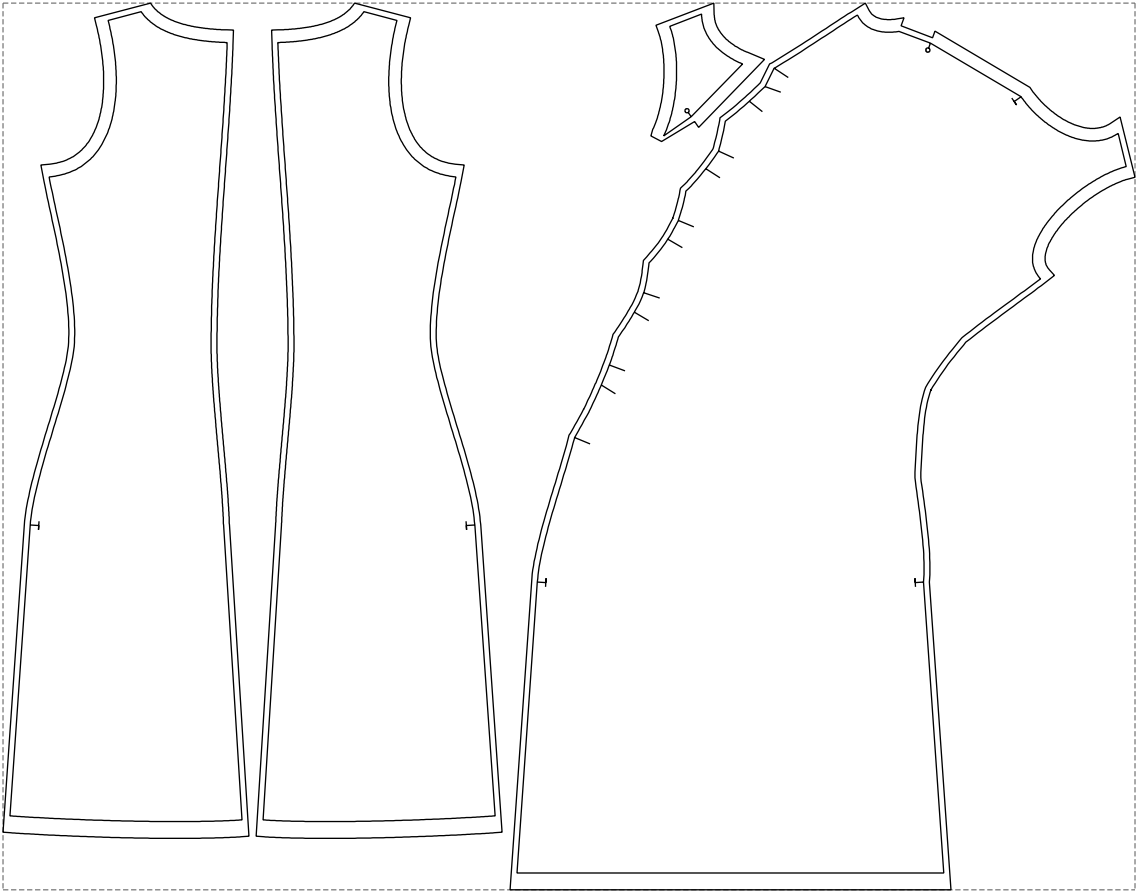

# Example

size:1348.26 x1056.18 mm

Maneken =1 ver.0

rz\_1=170

rz\_16=88

rz\_17=75.6

rz\_18=67.6

rz\_19=96