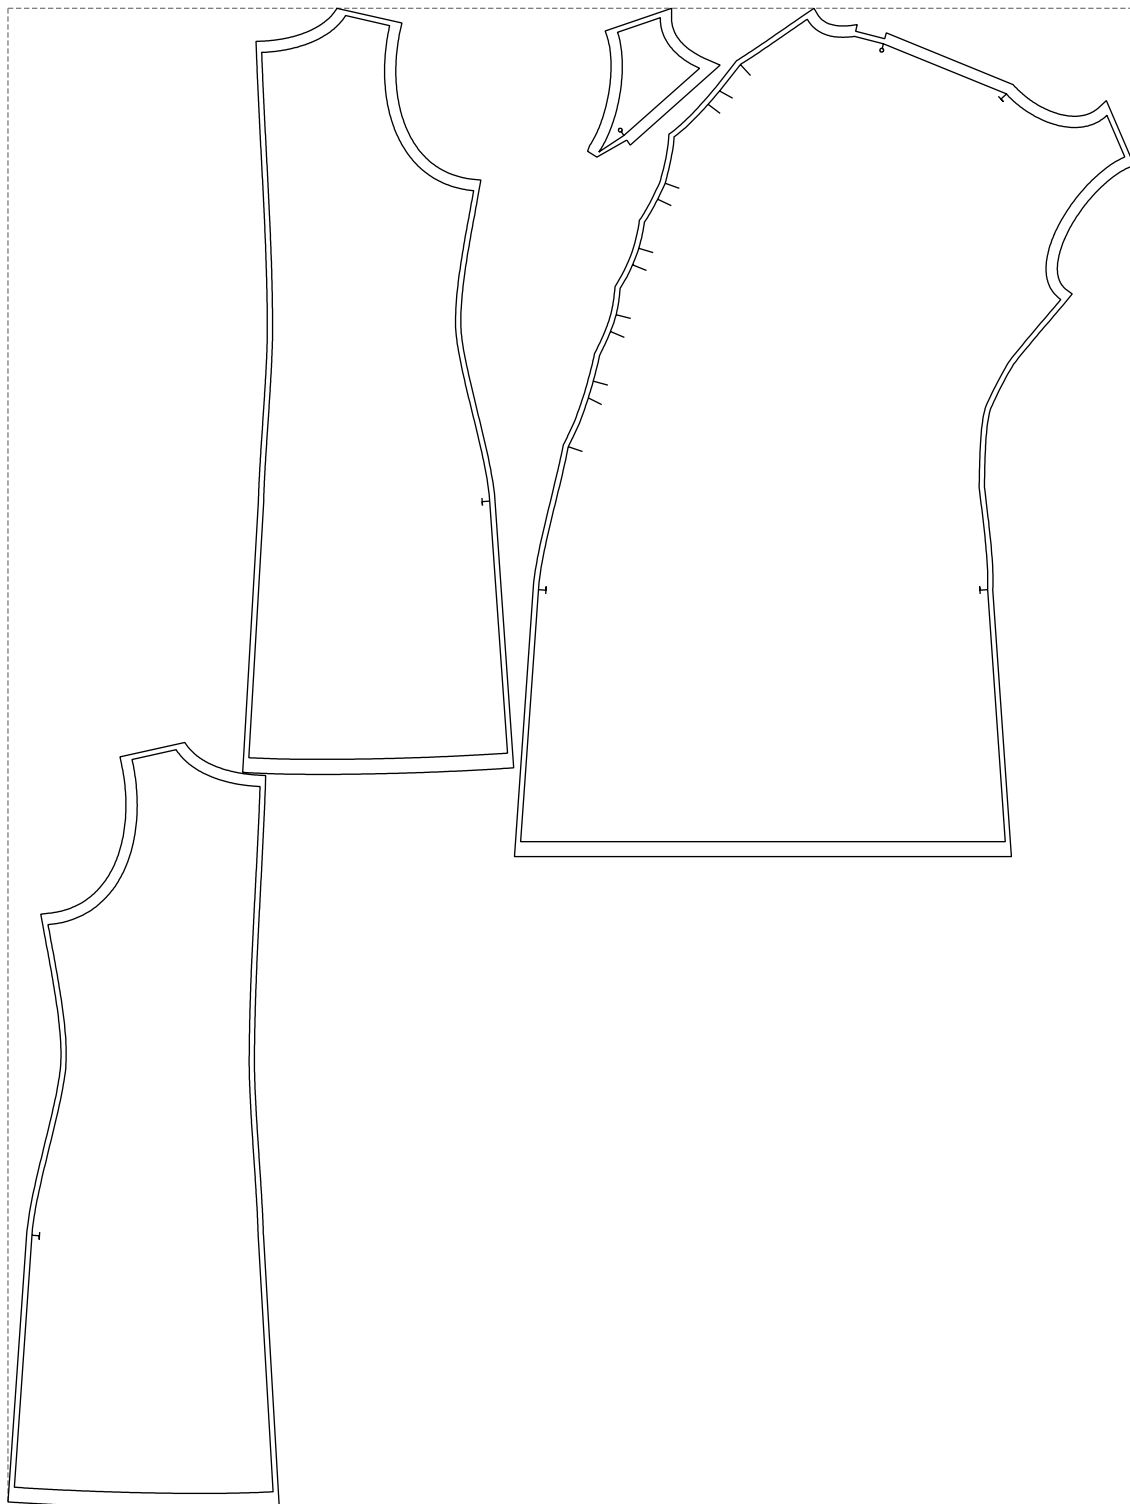

Not for print

Paper size: A4, size:1187.35 x1129.56 mm

# Example

size:1499.00 x1997.36 mm

Maneken =1 ver.0

rz\_1=170

rz\_16=116

rz\_17=100

rz\_18=98.8

rz\_19=124