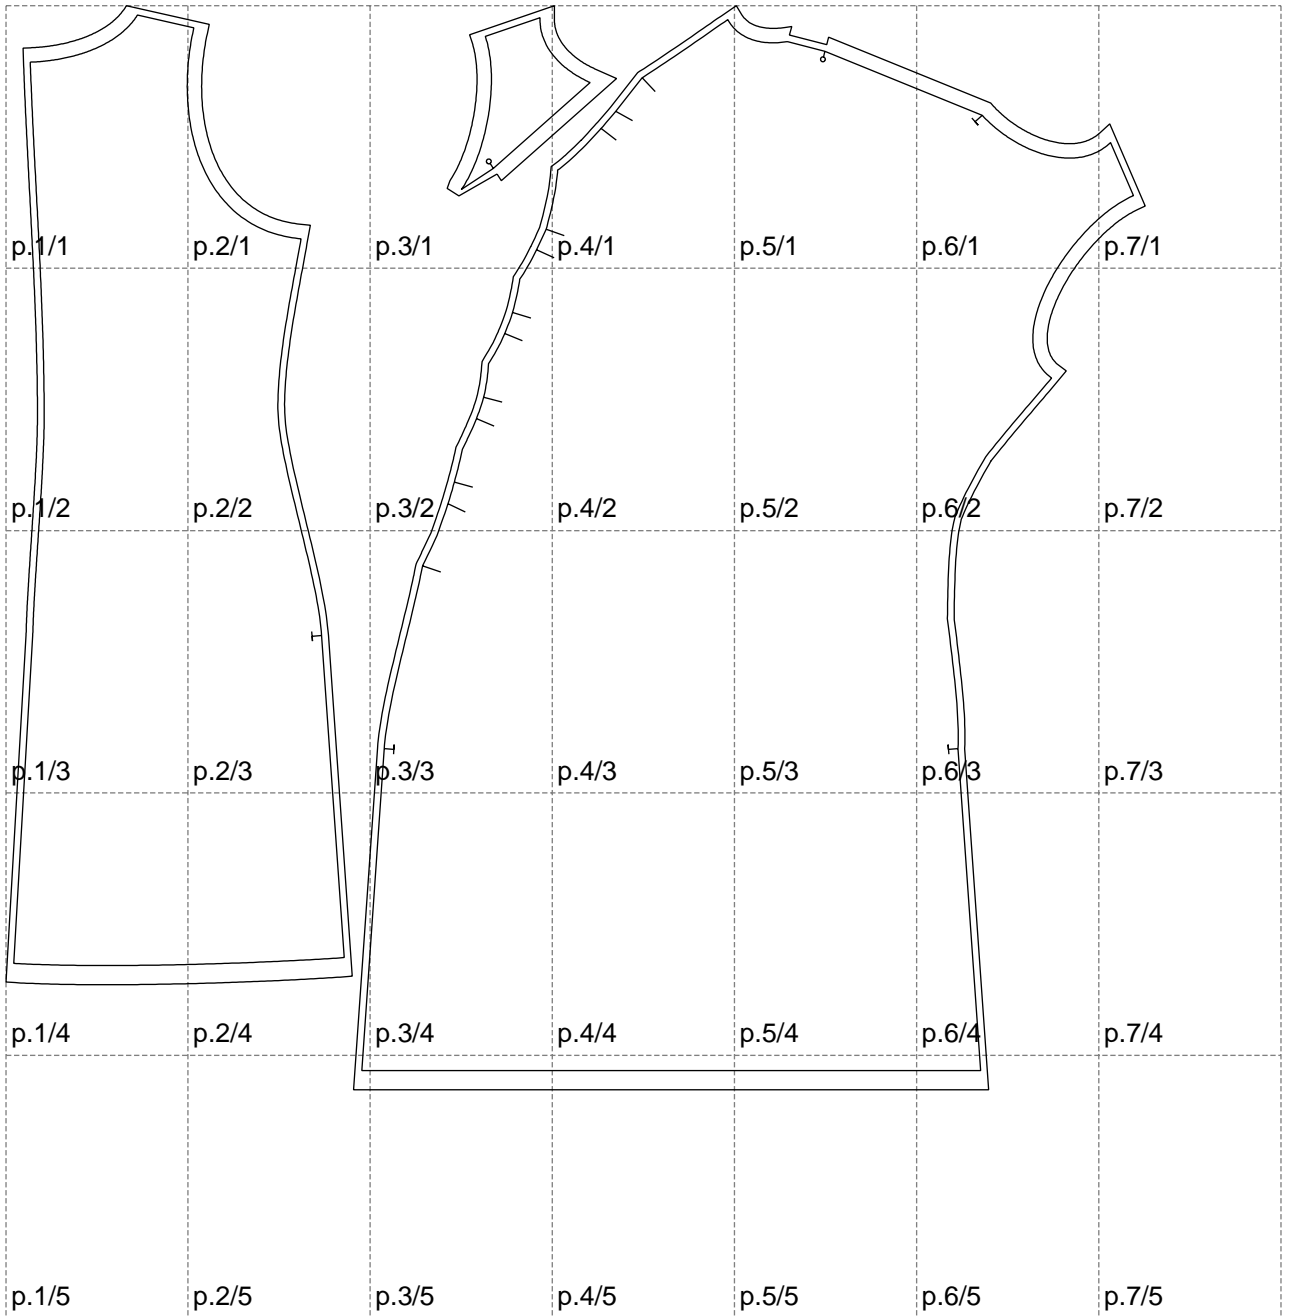

Not for print

Paper size: A4, size:1187.35 x1129.56 mm

# Example

size:1499.00 x1997.36 mm

Maneken =1 ver.0

rz\_1=170

rz\_16=116

rz\_17=100

rz\_18=98.8

rz\_19=124

rz\_20=121

---

. . . . .  
. . . . .  
. . . . .