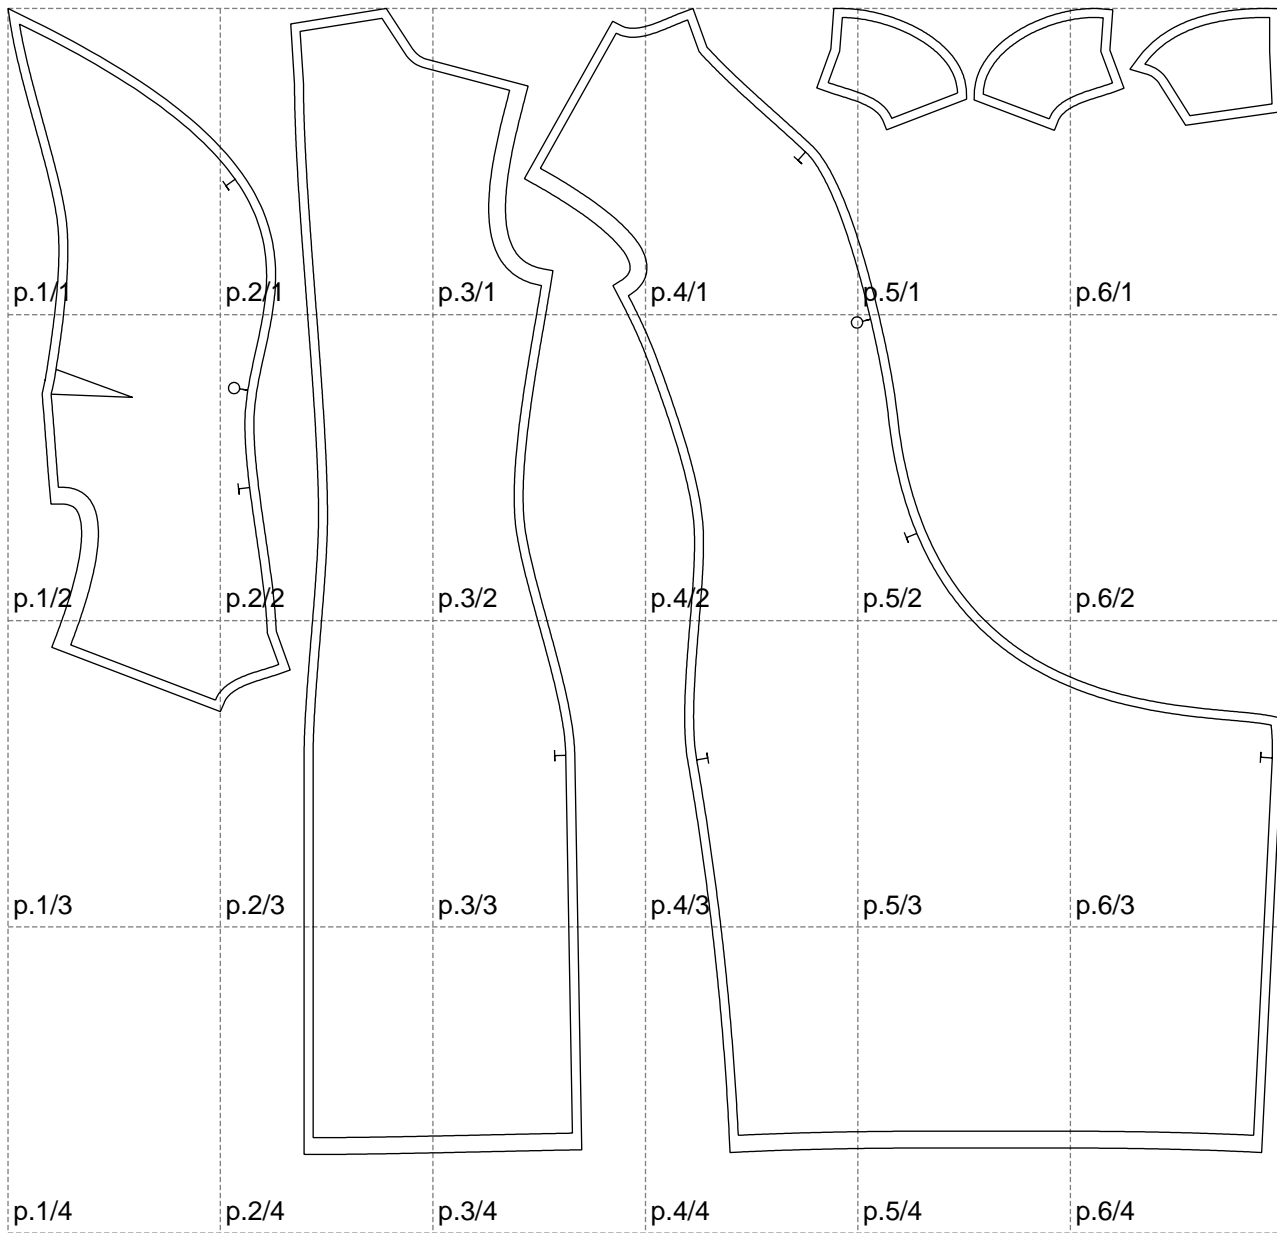

Not for print

Paper size: A4, size:1137.46 x1023.47 mm

# Example

size:1378.54 x1023.47 mm

Maneken =1 ver.0

rz\_1=170

rz\_16=88

rz\_17=75.6

rz\_18=67.6

rz\_19=96

rz\_20=94.6

---

. . . . .  
. . . . .  
. . . . .