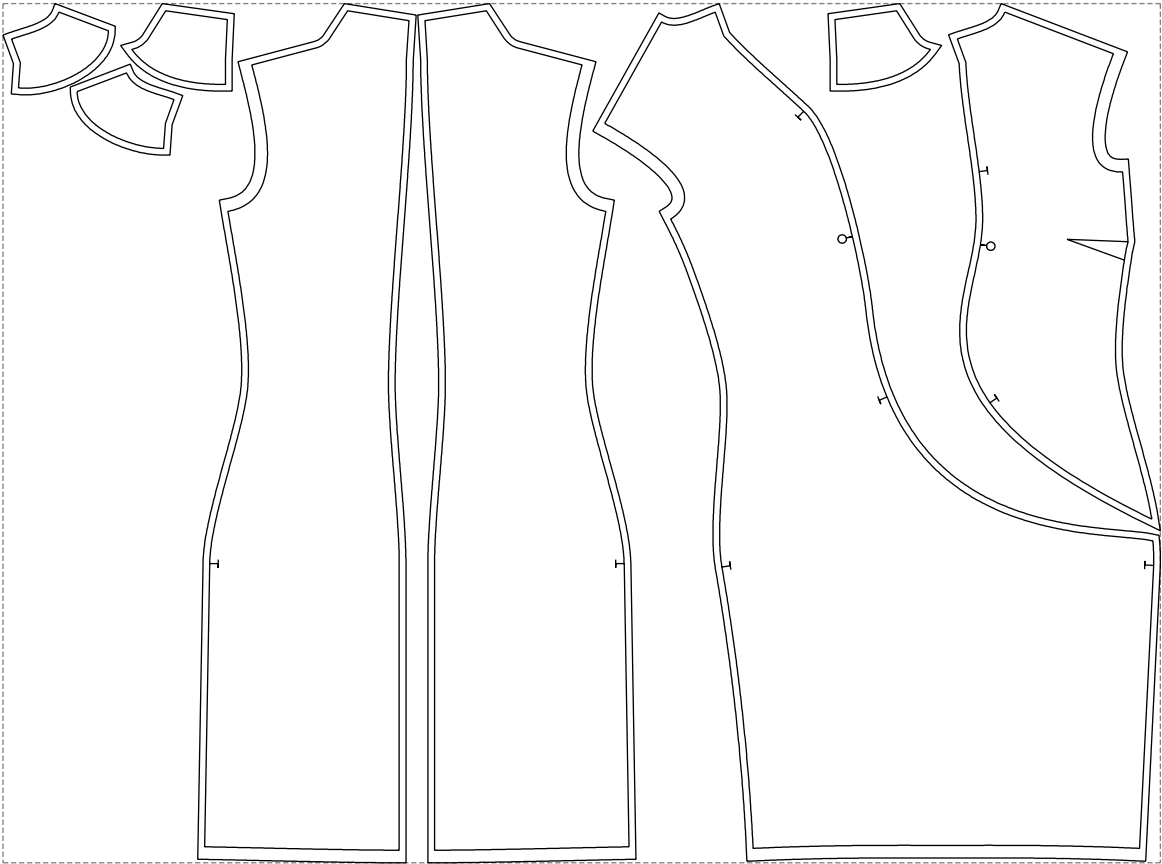

# Example

size:1378.54 x1023.47 mm

Maneken =1 ver.0

rz\_1=170

rz\_16=88

rz\_17=75.6

rz\_18=67.6

rz\_19=96