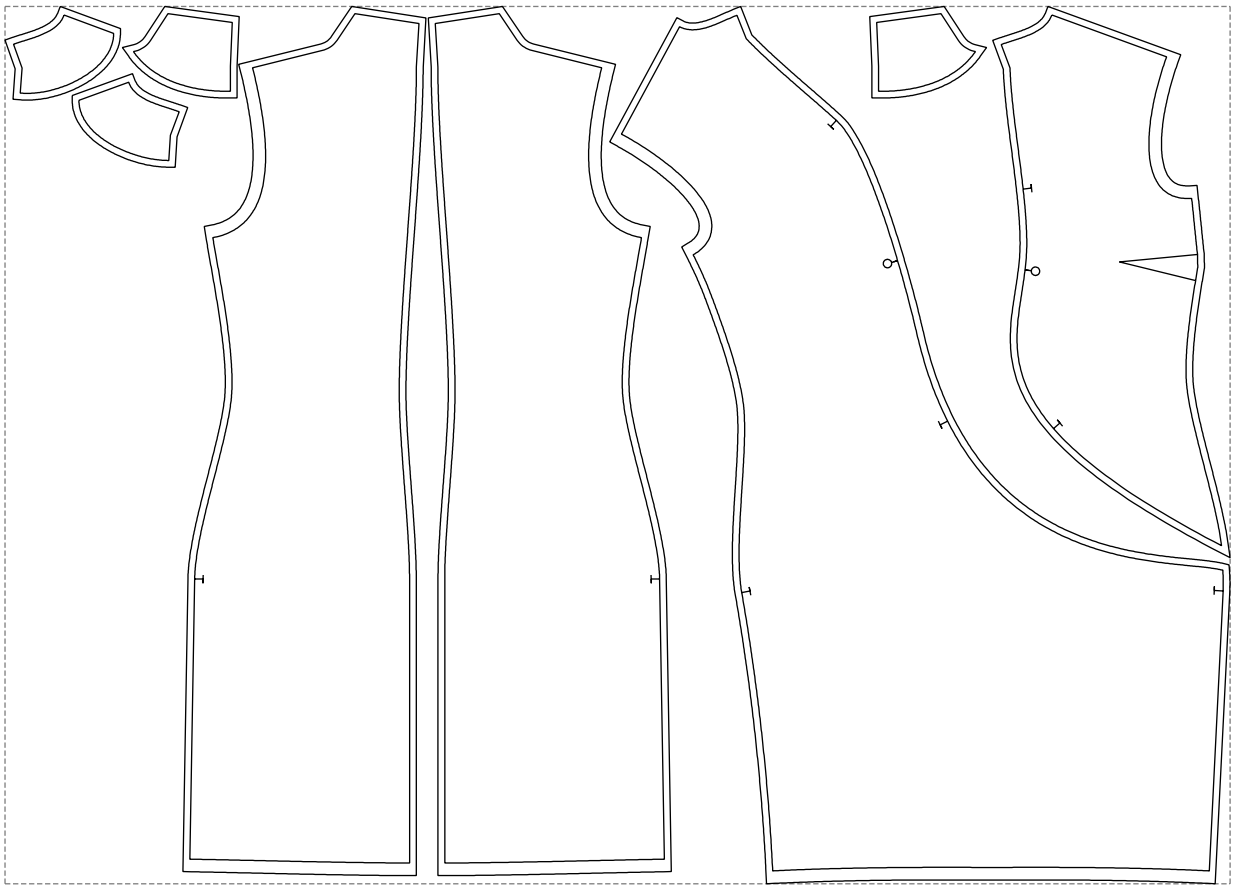

# Example

size:1458.96 x1045.04 mm

Maneken =1 ver.0

rz\_1=170

rz\_16=100

rz\_17=85.4

rz\_18=80.2

rz\_19=108

rz\_20=105.4

---

. . . . .  
. . . . .  
. . . . .