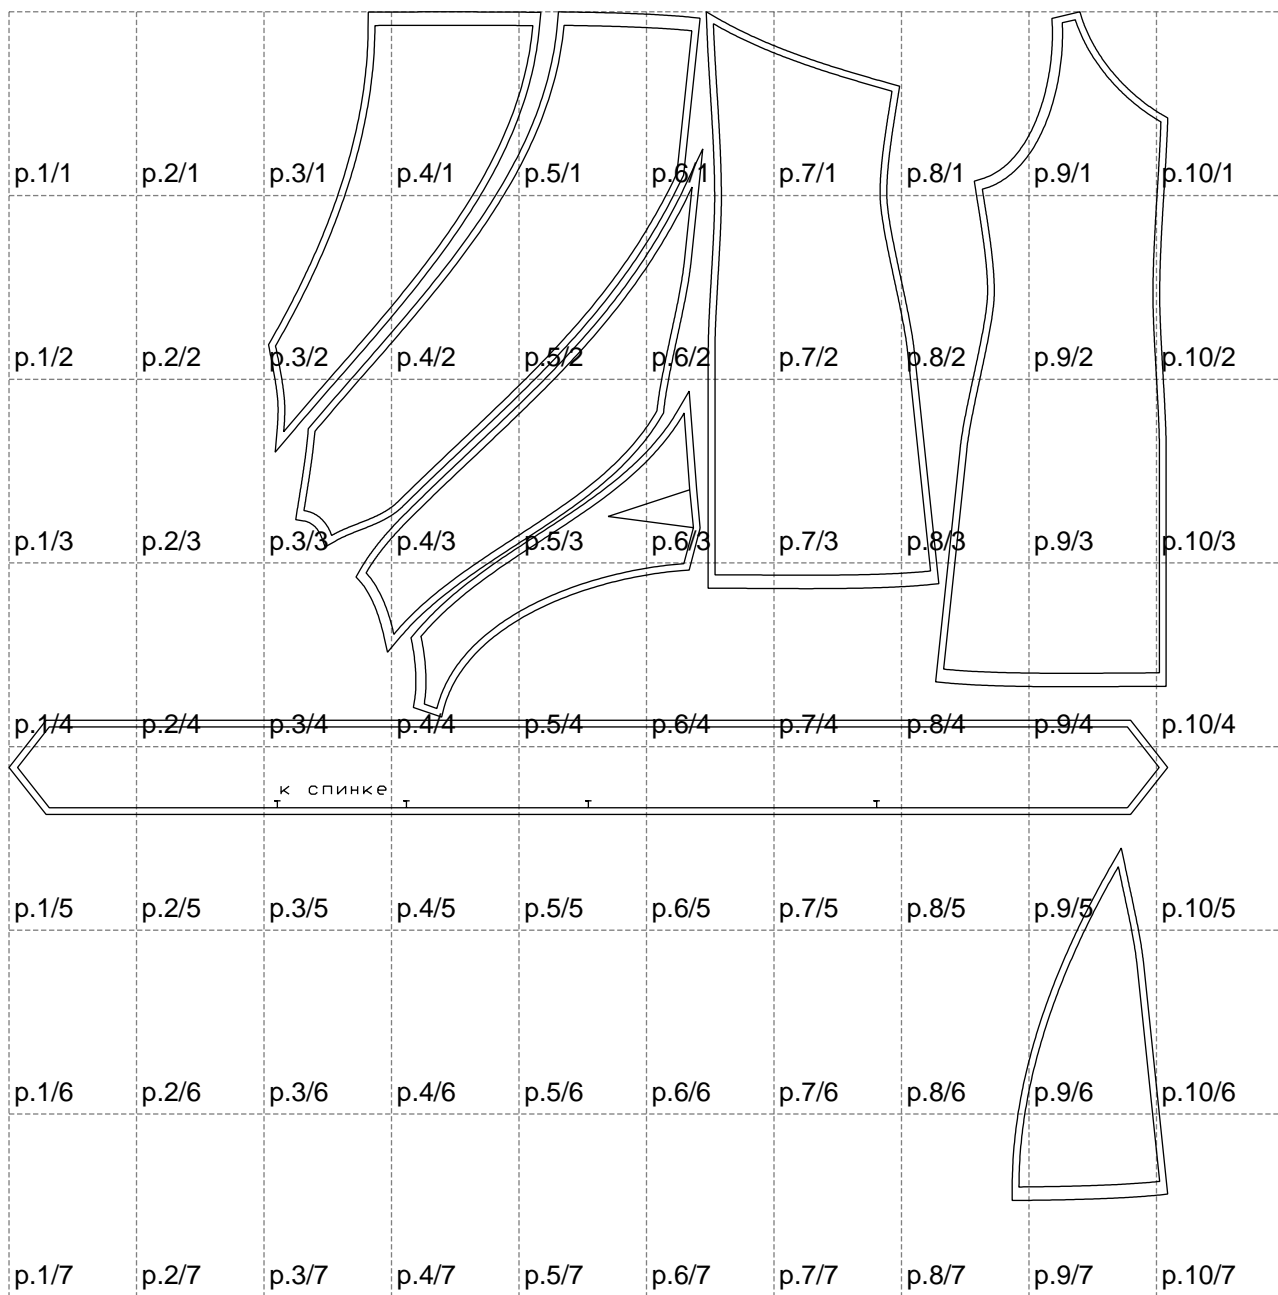

Not for print

Paper size: A4, size:1725.15 x1769.21 mm

Example

size:1725.15 x1845.88 mm

Maneken =1 ver.0

rz_1=170

rz_16=112

rz_17=96.2

rz_18=94

rz_19=120

rz_20=117

.
.
.