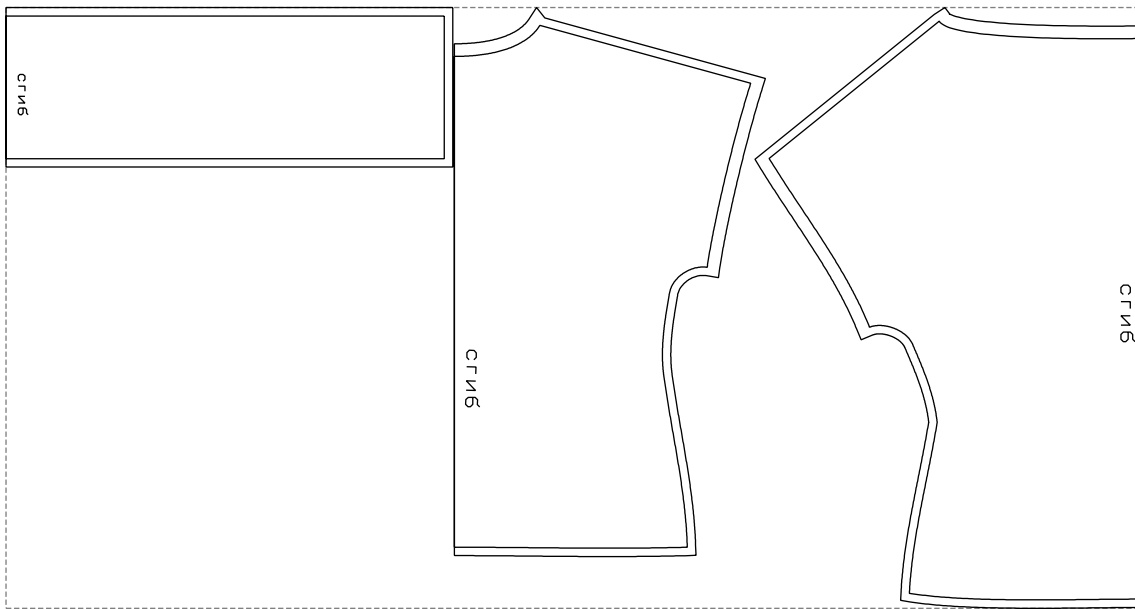

Not for print

Paper size: A4, size:1298.20 x715.55 mm

Example

size:1347.93 x715.55 mm

Maneken =1 ver.0

rz_1=170

rz_16=108

rz_17=92.5

rz_18=89.2

rz_19=116

rz_20=113

.
.
.