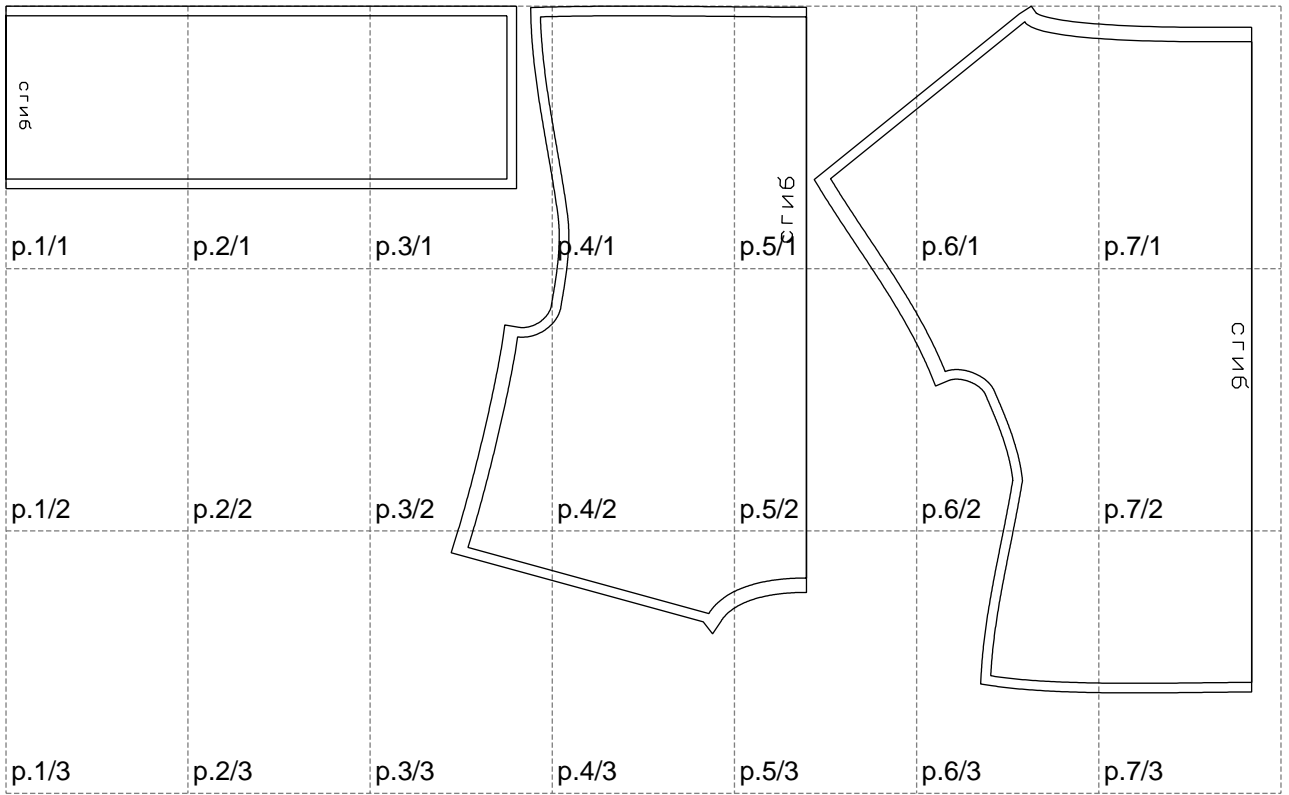

Not for print

Paper size: A4, size:1298.20 x715.55 mm

Example

size:1347.93 x715.55 mm

Maneken =1 ver.0

rz_1=170

rz_16=108

rz_17=92.5

rz_18=89.2

rz_19=116

rz_20=113

.
.
.