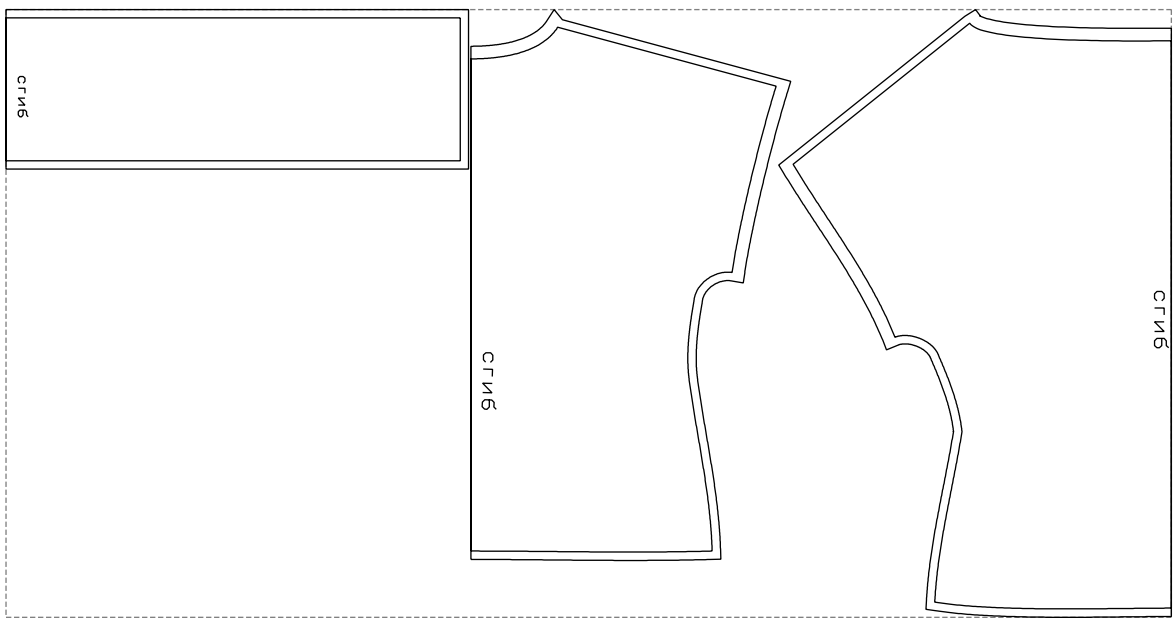

Not for print

Paper size: A4, size:1338.43 x723.90 mm

# Example

size:1388.07 x723.90 mm

Maneken =1 ver.0

rz\_1=170

rz\_16=112

rz\_17=96.2

rz\_18=94

rz\_19=120

rz\_20=117

---

. . . . .  
. . . . .  
. . . . .