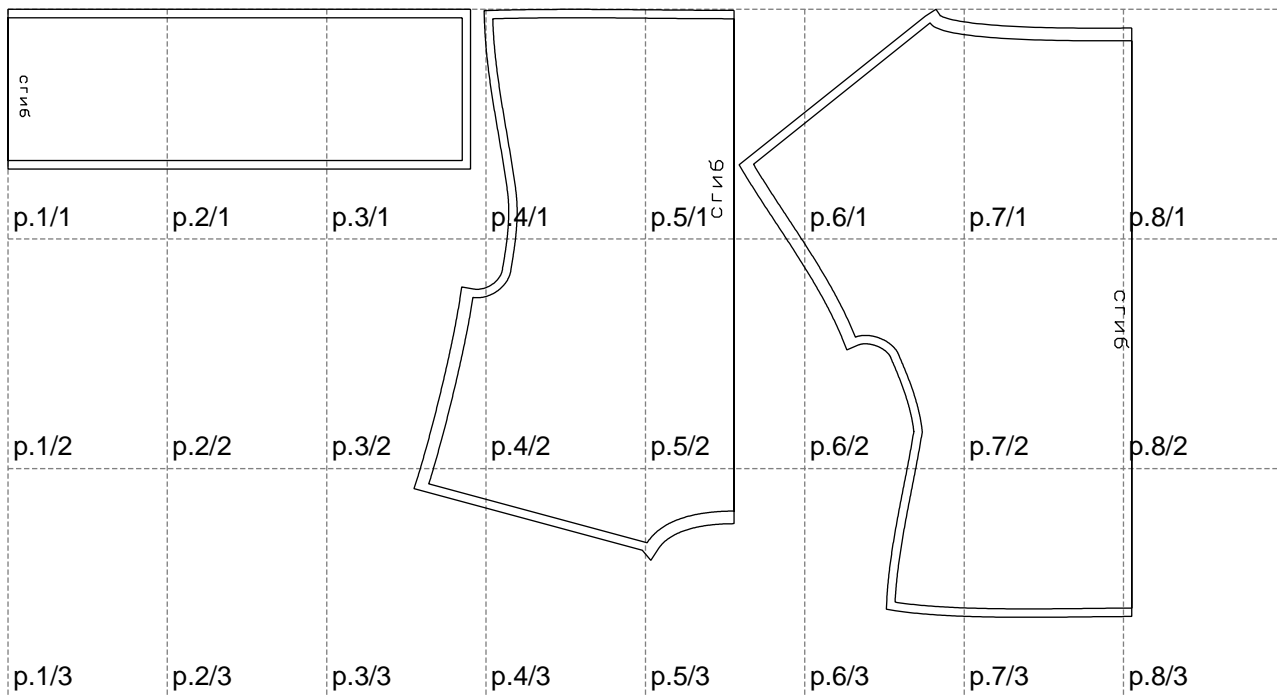

Not for print

Paper size: A4, size:1338.43 x723.90 mm

# Example

size:1388.07 x723.90 mm

Maneken =1 ver.0

rz\_1=170

rz\_16=112

rz\_17=96.2

rz\_18=94

rz\_19=120

rz\_20=117

---

. . . . .  
. . . . .  
. . . . .