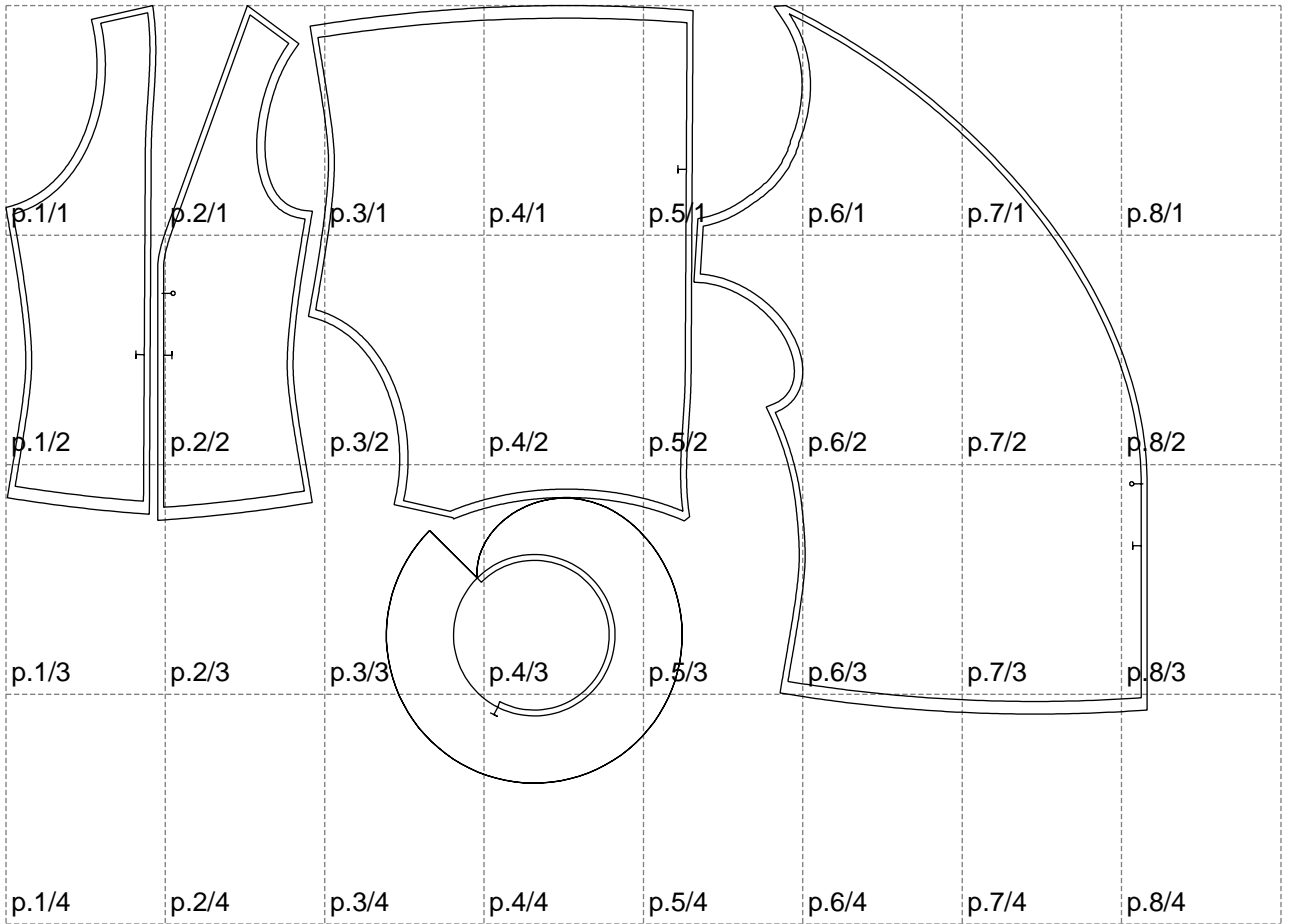

Not for print

Paper size: A4, size:1358.98 x925.92 mm

# Example

size:1499.00 x948.65 mm

Maneken =1 ver.0

rz\_1=170

rz\_16=120

rz\_17=104

rz\_18=103.6

rz\_19=128

rz\_20=125.1

---

. . . . .  
. . . . .  
. . . . .