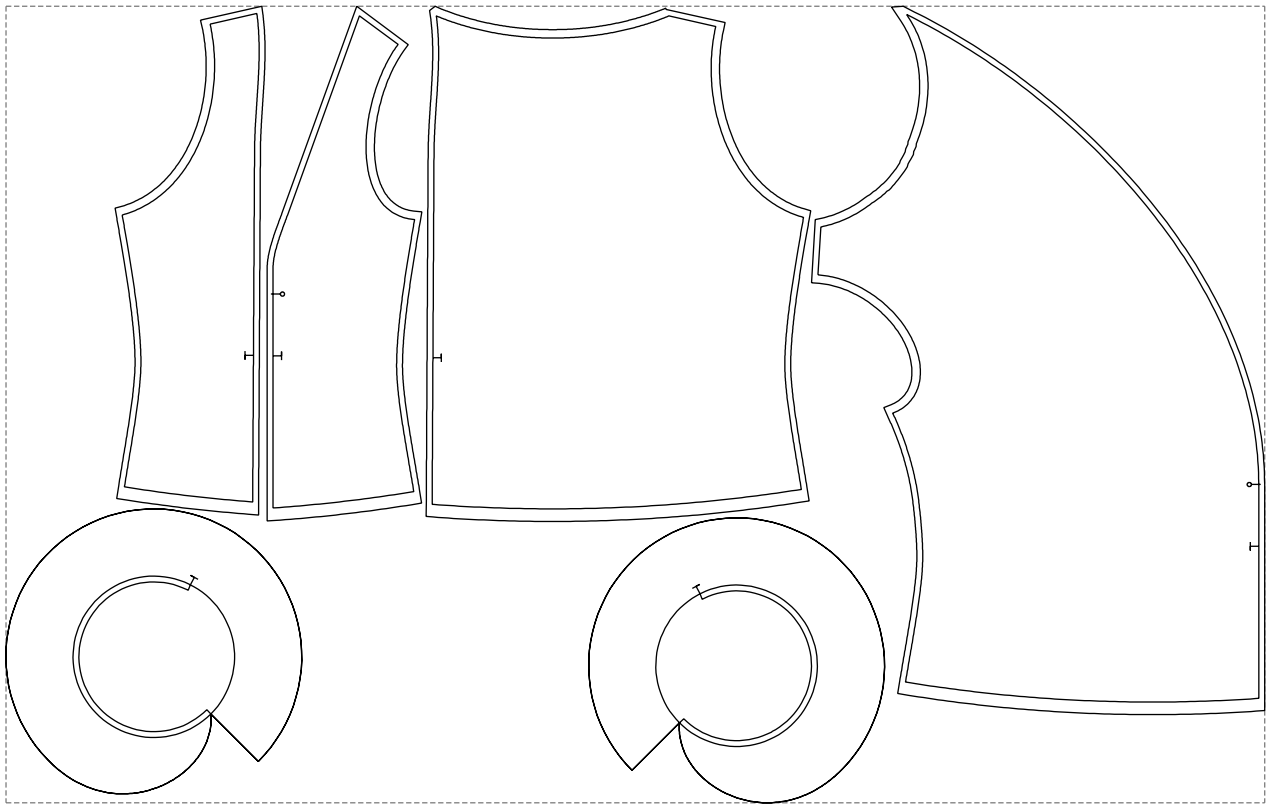

Not for print

Paper size: A4, size:1358.98 x925.92 mm

# Example

size:1499.00 x948.65 mm

Maneken =1 ver.0

rz\_1=170

rz\_16=120

rz\_17=104

rz\_18=103.6

rz\_19=128

rz\_20=125.1

---

. . . . .  
. . . . .  
. . . . .