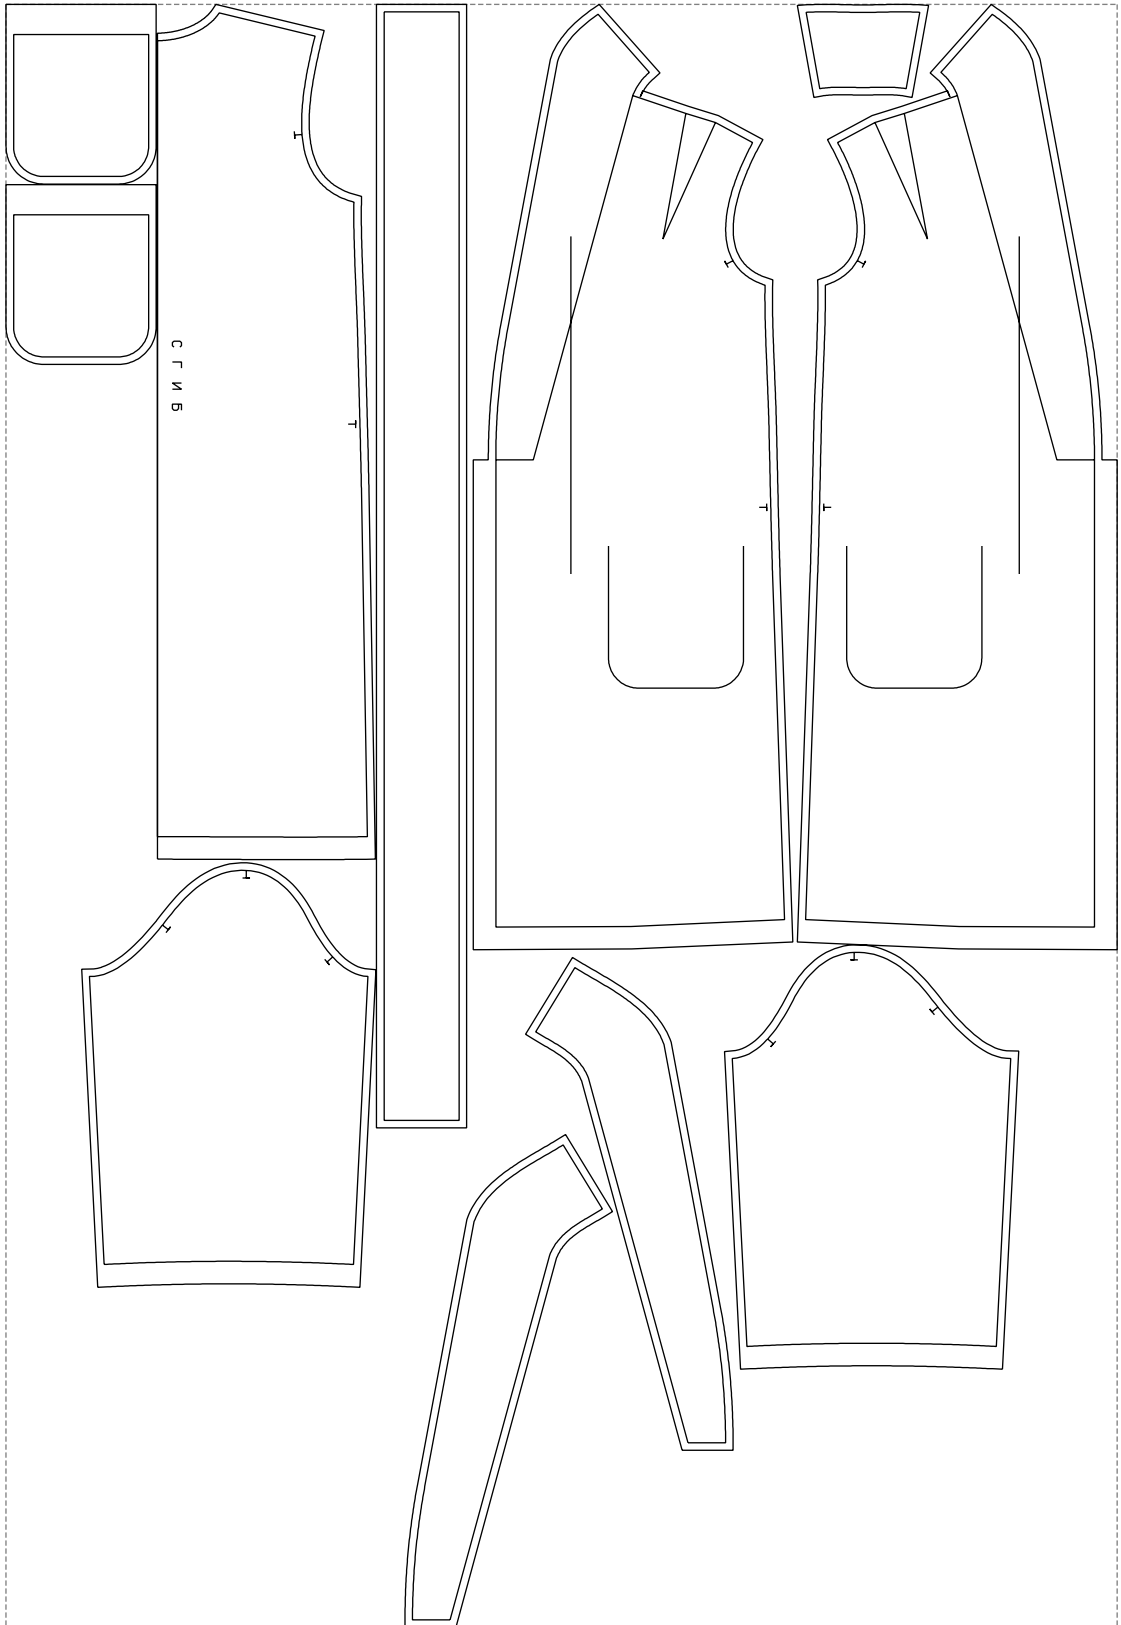

Not for print

Paper size: A4, size:1399.00 x1496.00 mm

# Example

size:1478.86 x2161.07 mm

Maneken =1 ver.0

rz\_1=170

rz\_16=88

rz\_17=75.6

rz\_18=67.6

rz\_19=96