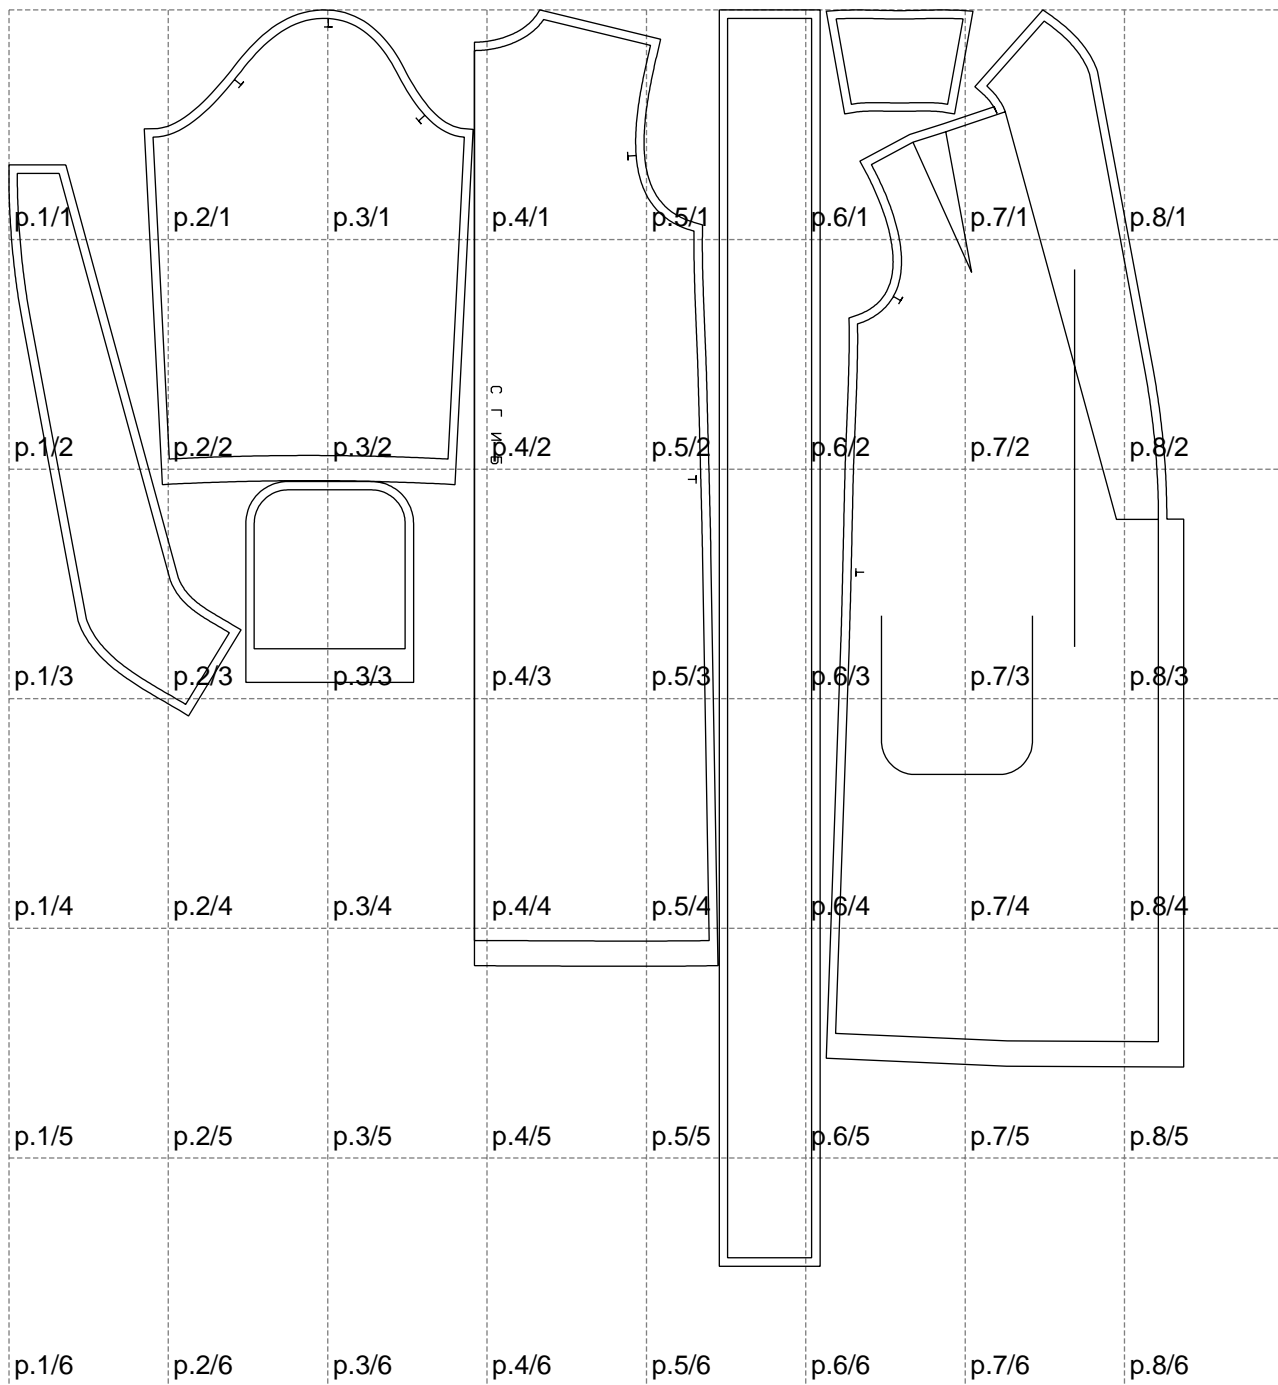

Not for print

Paper size: A4, size:1399.00 x1496.00 mm

# Example

size:1478.86 x2161.07 mm

Maneken =1 ver.0

rz\_1=170

rz\_16=88

rz\_17=75.6

rz\_18=67.6

rz\_19=96

rz\_20=94.6

---

. . . . .  
. . . . .  
. . . . .