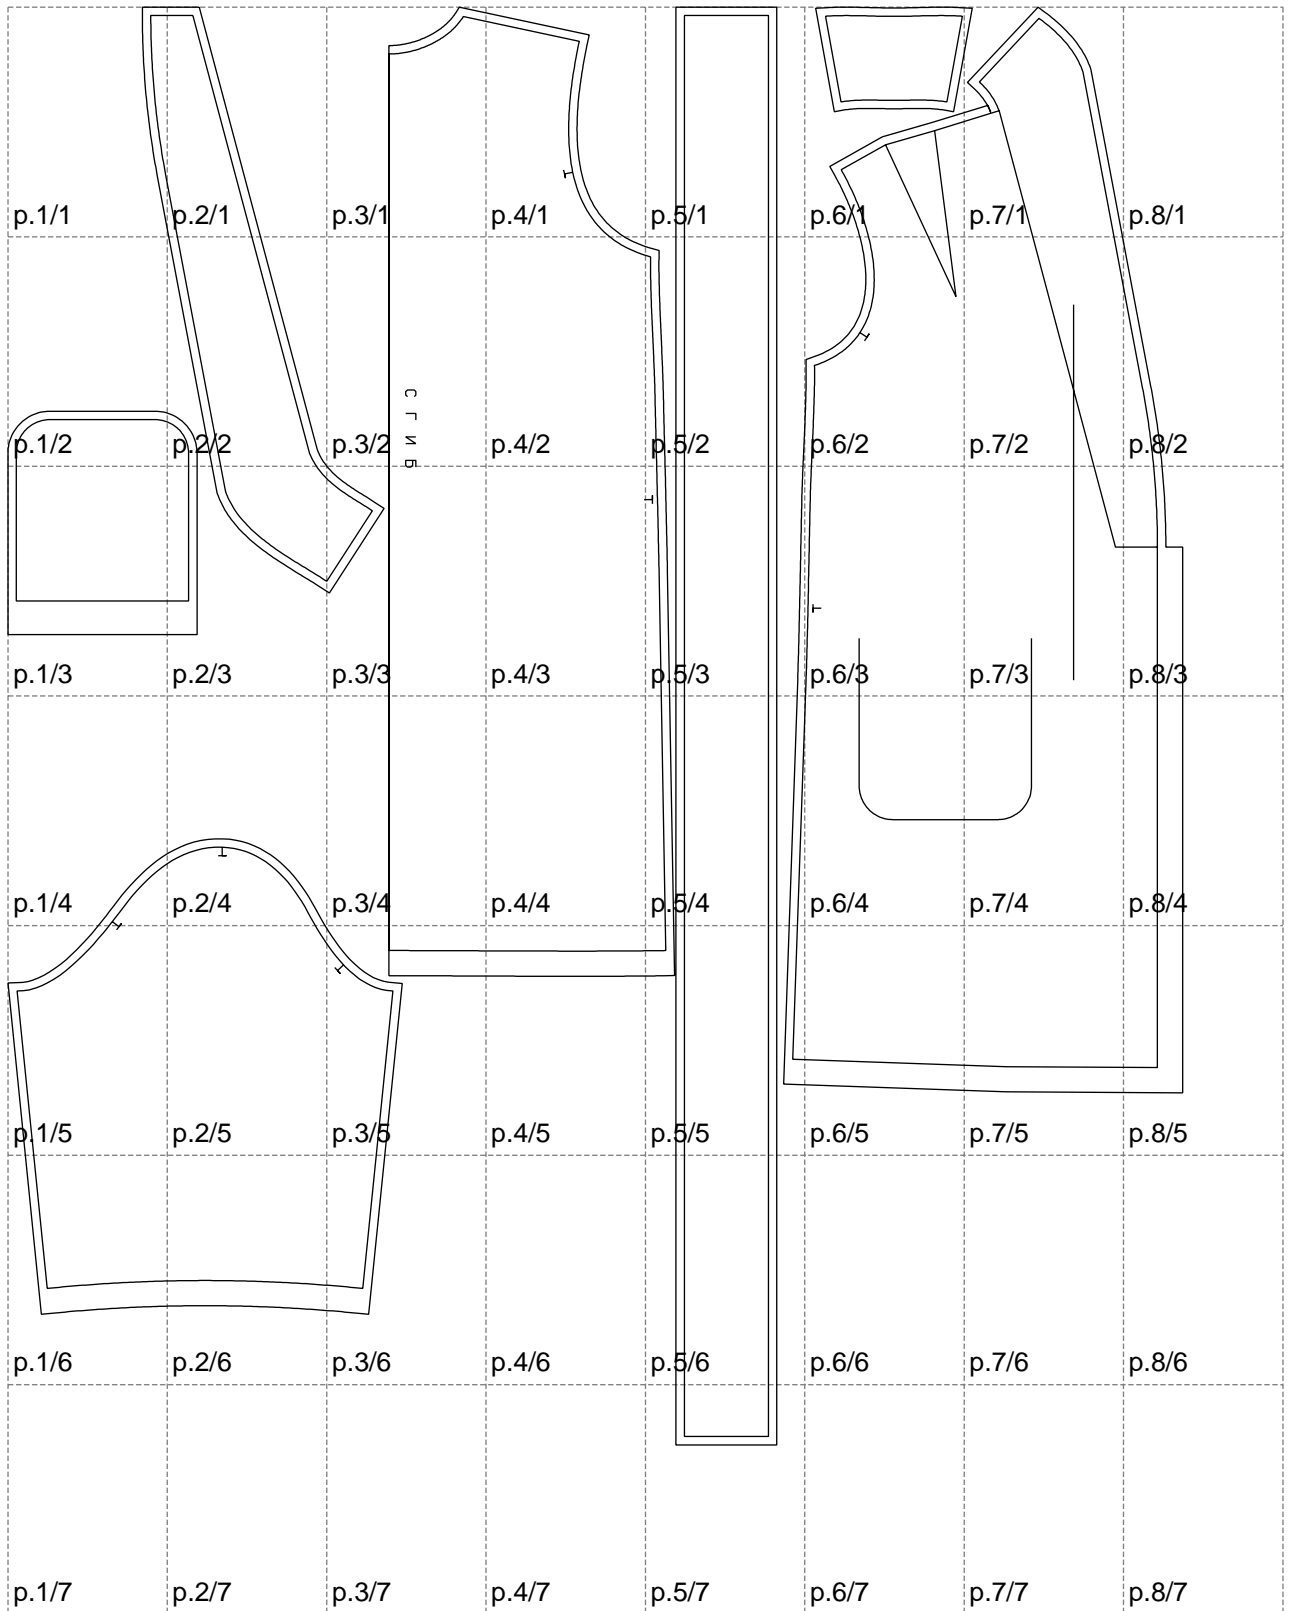

Not for print

Paper size: A4, size:1399.00 x1712.00 mm

# Example

size:1499.00 x2360.05 mm

Maneken =1 ver.0

rz\_1=170

rz\_16=108

rz\_17=92.5

rz\_18=89.2

rz\_19=116

rz\_20=113

---

. . . . .  
. . . . .  
. . . . .