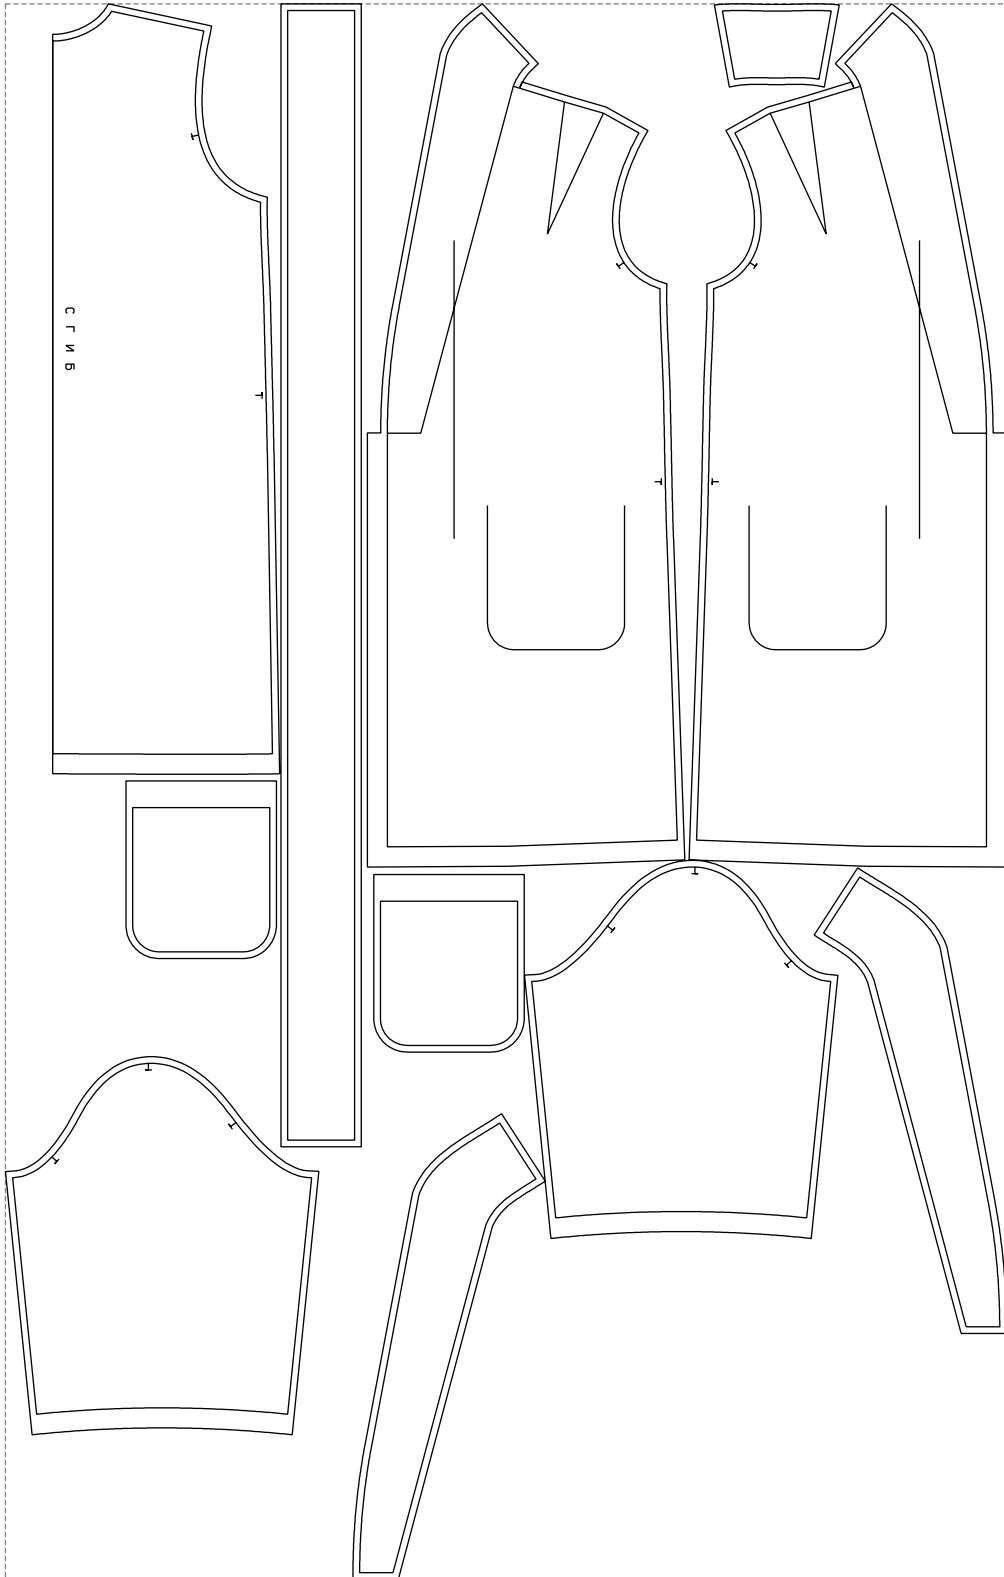

Not for print

Paper size: A4, size:1399.00 x1712.00 mm

# Example

size:1499.00 x2360.05 mm

Maneken =1 ver.0

rz\_1=170

rz\_16=108

rz\_17=92.5

rz\_18=89.2

rz\_19=116