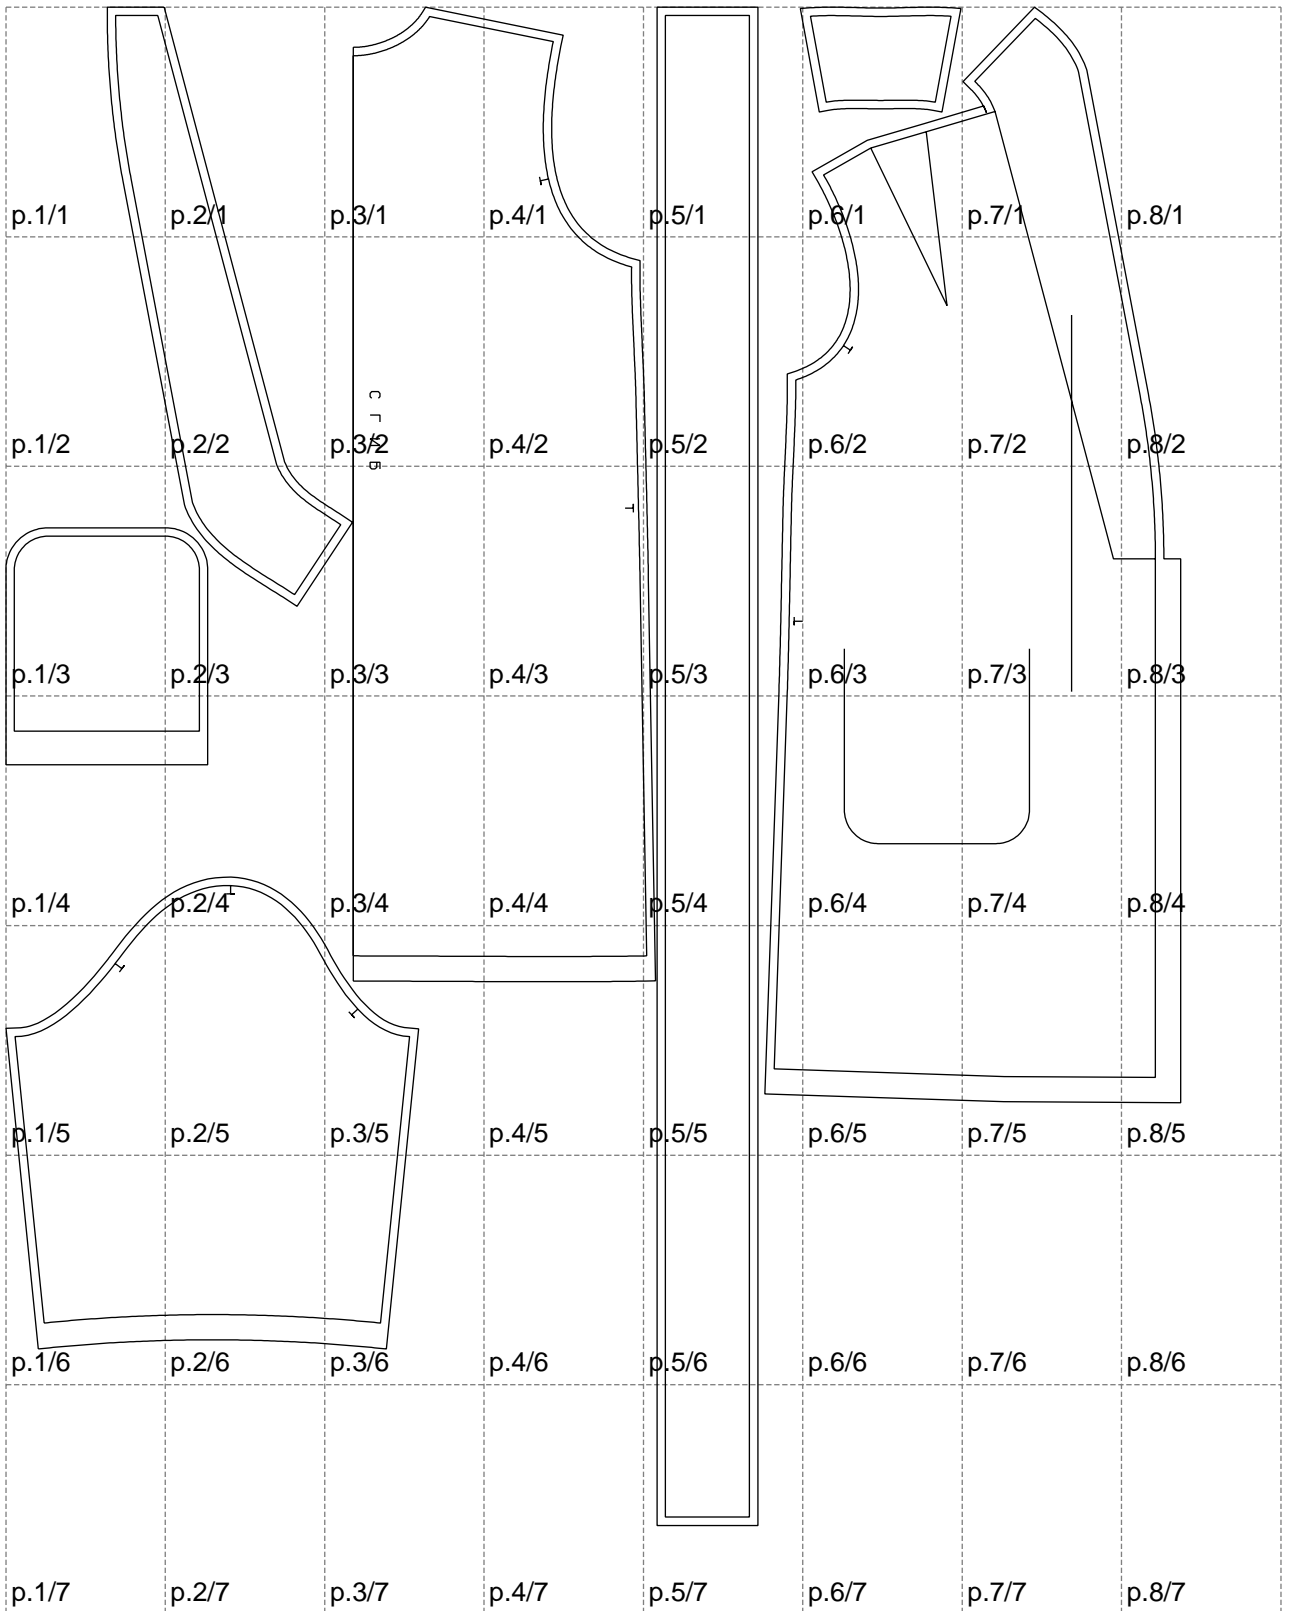

Not for print

Paper size: A4, size:1399.00 x1808.00 mm

# Example

size:1488.92 x2295.40 mm

Maneken =1 ver.0

rz\_1=170

rz\_16=116

rz\_17=100

rz\_18=98.8

rz\_19=124

rz\_20=121

---

. . . . .  
. . . . .  
. . . . .