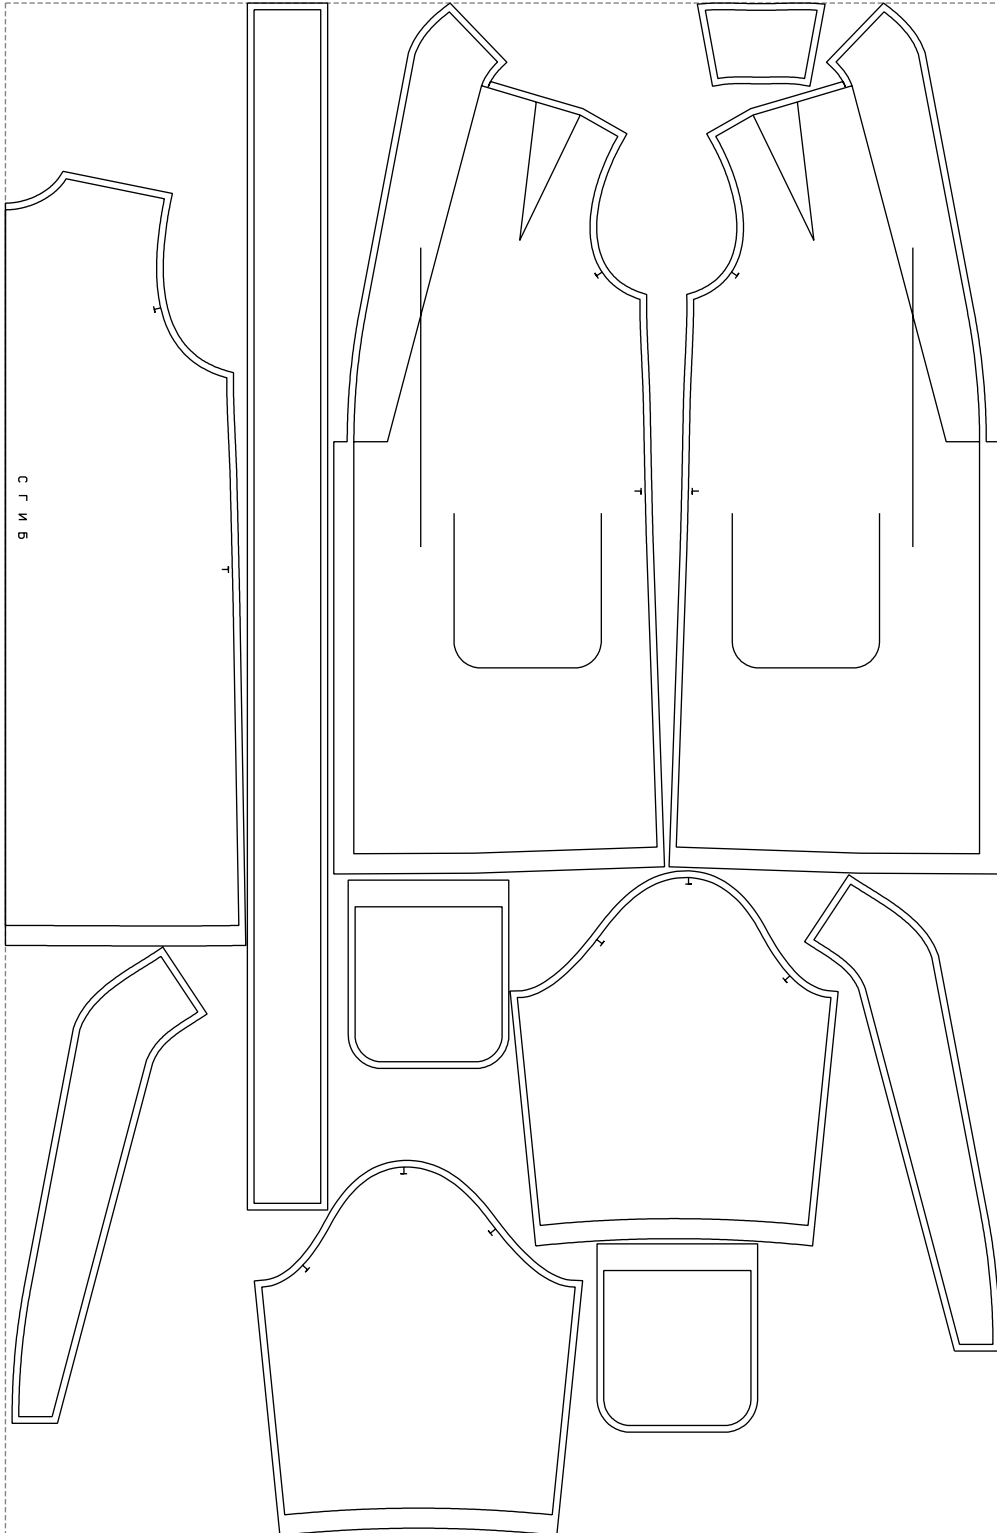

Not for print

Paper size: A4, size:1399.00 x1808.00 mm

# Example

size:1488.92 x2295.40 mm

Maneken =1 ver.0

rz\_1=170

rz\_16=116

rz\_17=100

rz\_18=98.8

rz\_19=124