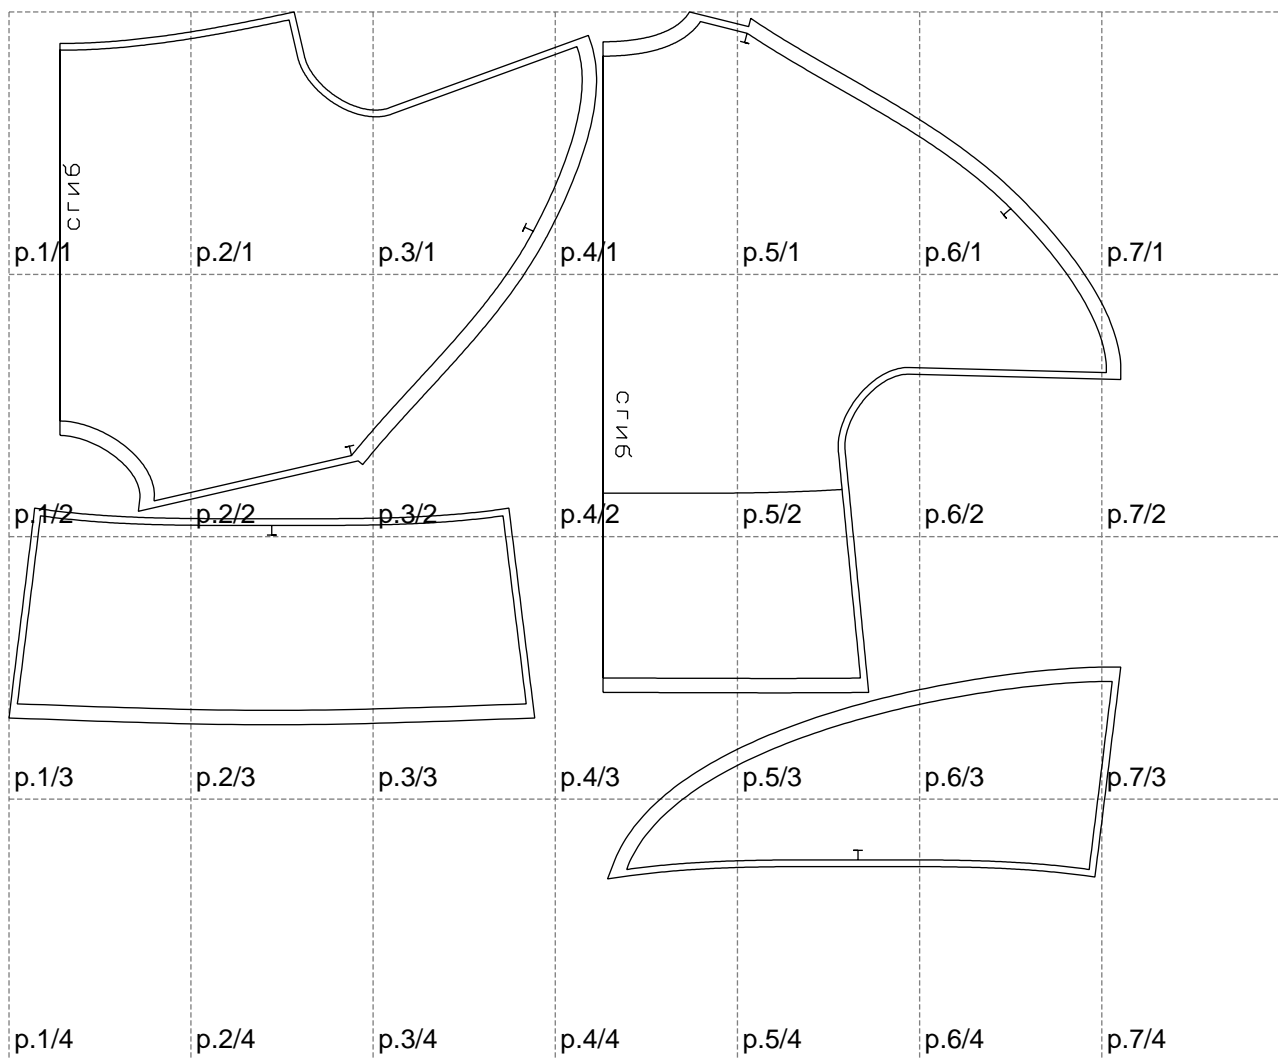

Not for print

Paper size: A4, size:1158.71 x903.31 mm

# Example

size:1408.90 x710.63 mm

Maneken =1 ver.0

rz\_1=170

rz\_16=92

rz\_17=78.8

rz\_18=71.8

rz\_19=100

rz\_20=98.1

---

. . . . .  
. . . . .  
. . . . .