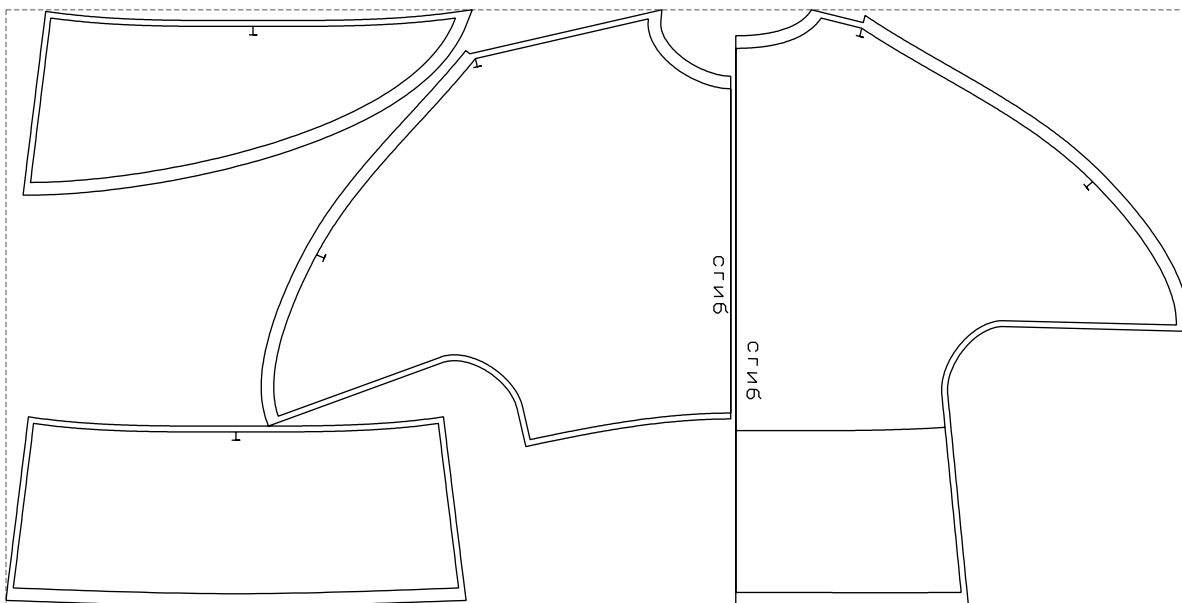

Not for print

Paper size: A4, size:1158.71 x903.31 mm

# Example

size:1408.90 x710.63 mm

Maneken =1 ver.0

rz\_1=170

rz\_16=92

rz\_17=78.8

rz\_18=71.8

rz\_19=100

rz\_20=98.1

---

. . . . .  
. . . . .  
. . . . .