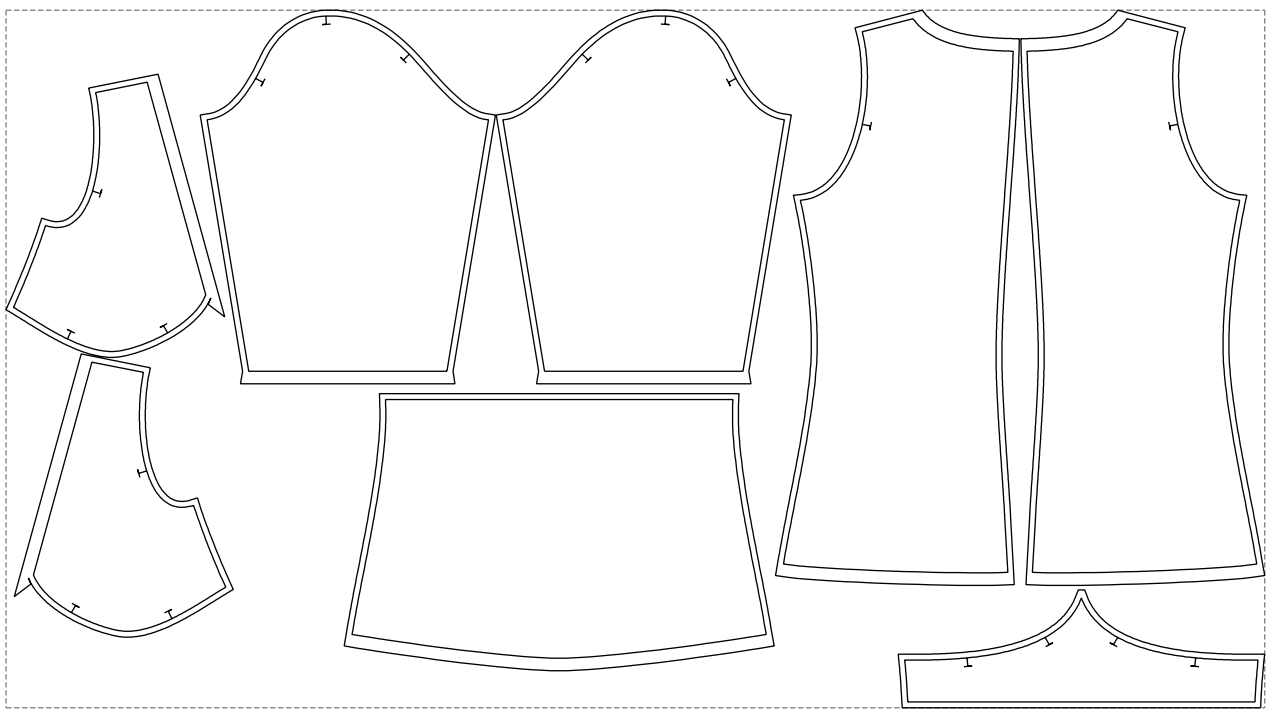

# Example

size:1499.00 x831.11 mm

Maneken =1 ver.0

rz\_1=170

rz\_16=100

rz\_17=85.4

rz\_18=80.2

rz\_19=108