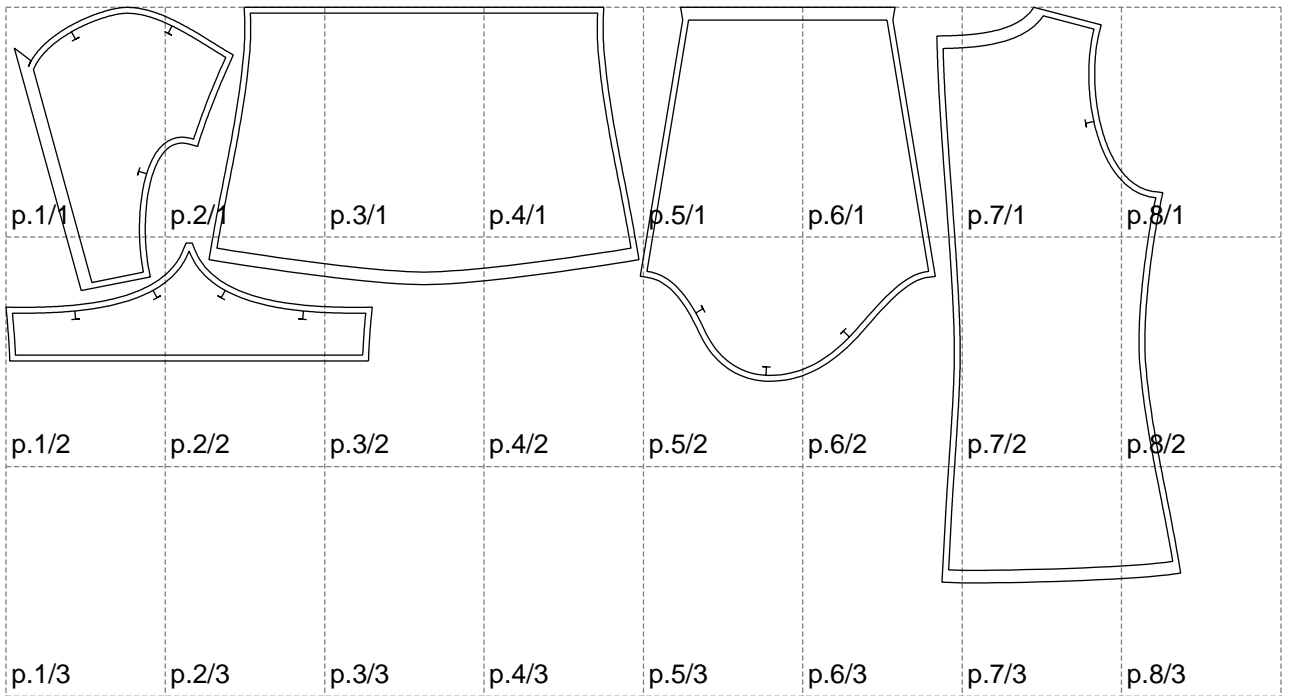

Not for print

Paper size: A4, size:1399.00 x685.36 mm

# Example

size:1499.00 x831.11 mm

Maneken =1 ver.0

rz\_1=170

rz\_16=100

rz\_17=85.4

rz\_18=80.2

rz\_19=108

rz\_20=105.4

---

. . . . .  
. . . . .  
. . . . .