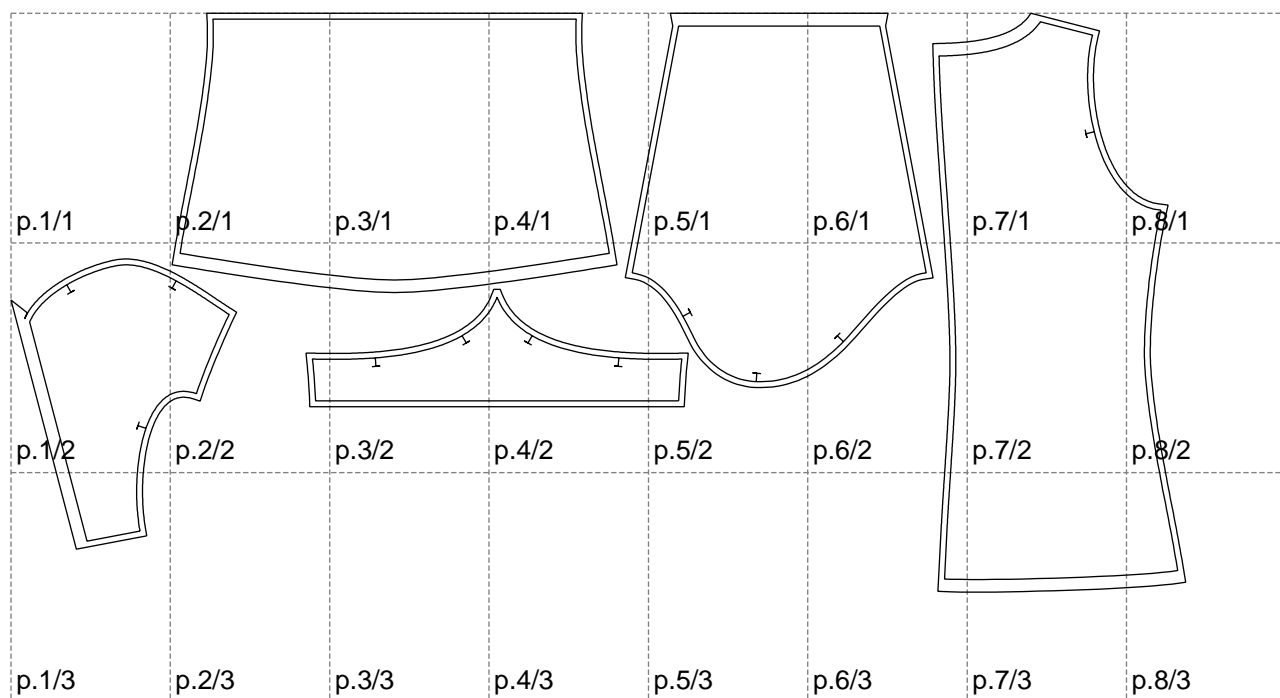

Not for print

Paper size: A4, size:1399.00 x689.16 mm

# Example

size:1499.00 x990.42 mm

Maneken =1 ver.0

rz\_1=170

rz\_16=104

rz\_17=88.9

rz\_18=84.4

rz\_19=112

rz\_20=109.3

---

. . . . .  
. . . . .  
. . . . .