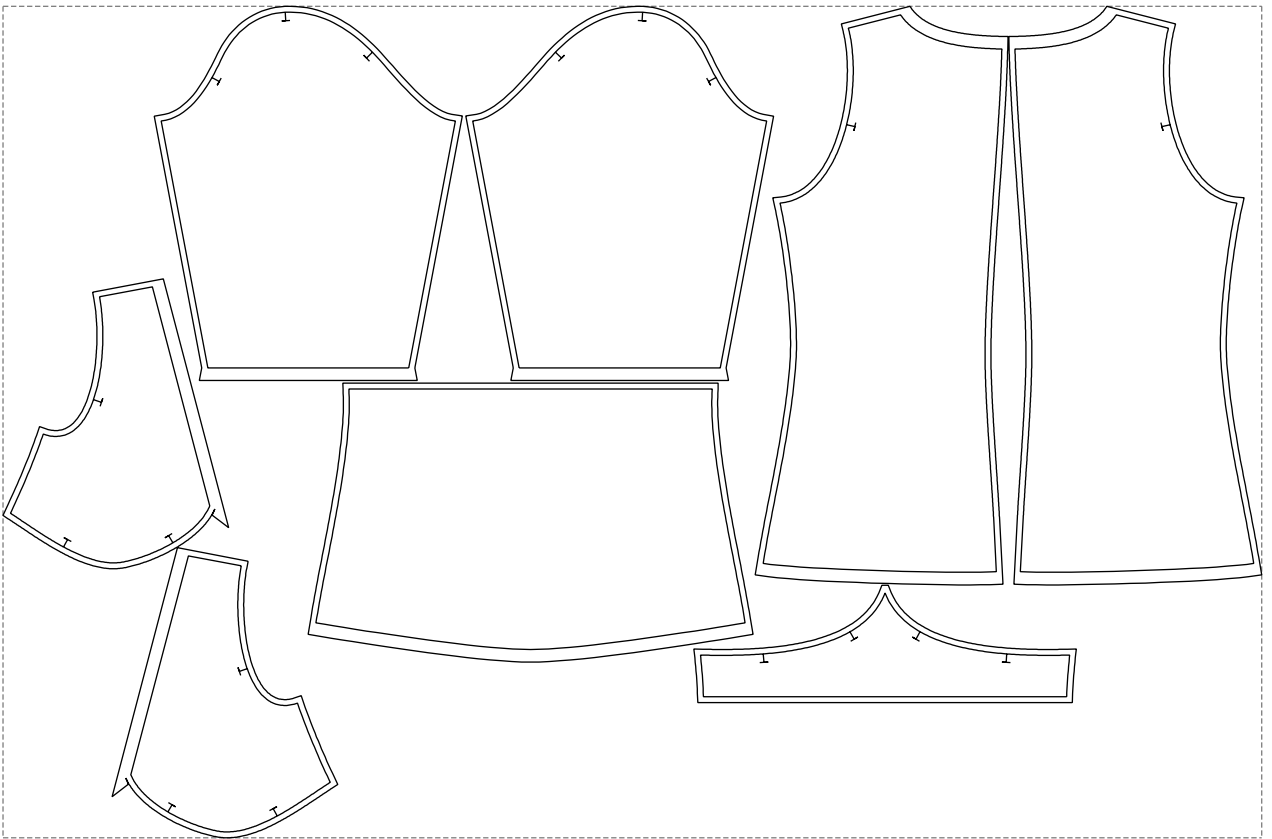

Not for print

Paper size: A4, size:1399.00 x689.16 mm

# Example

size:1499.00 x990.42 mm

Maneken =1 ver.0

rz\_1=170

rz\_16=104

rz\_17=88.9

rz\_18=84.4

rz\_19=112