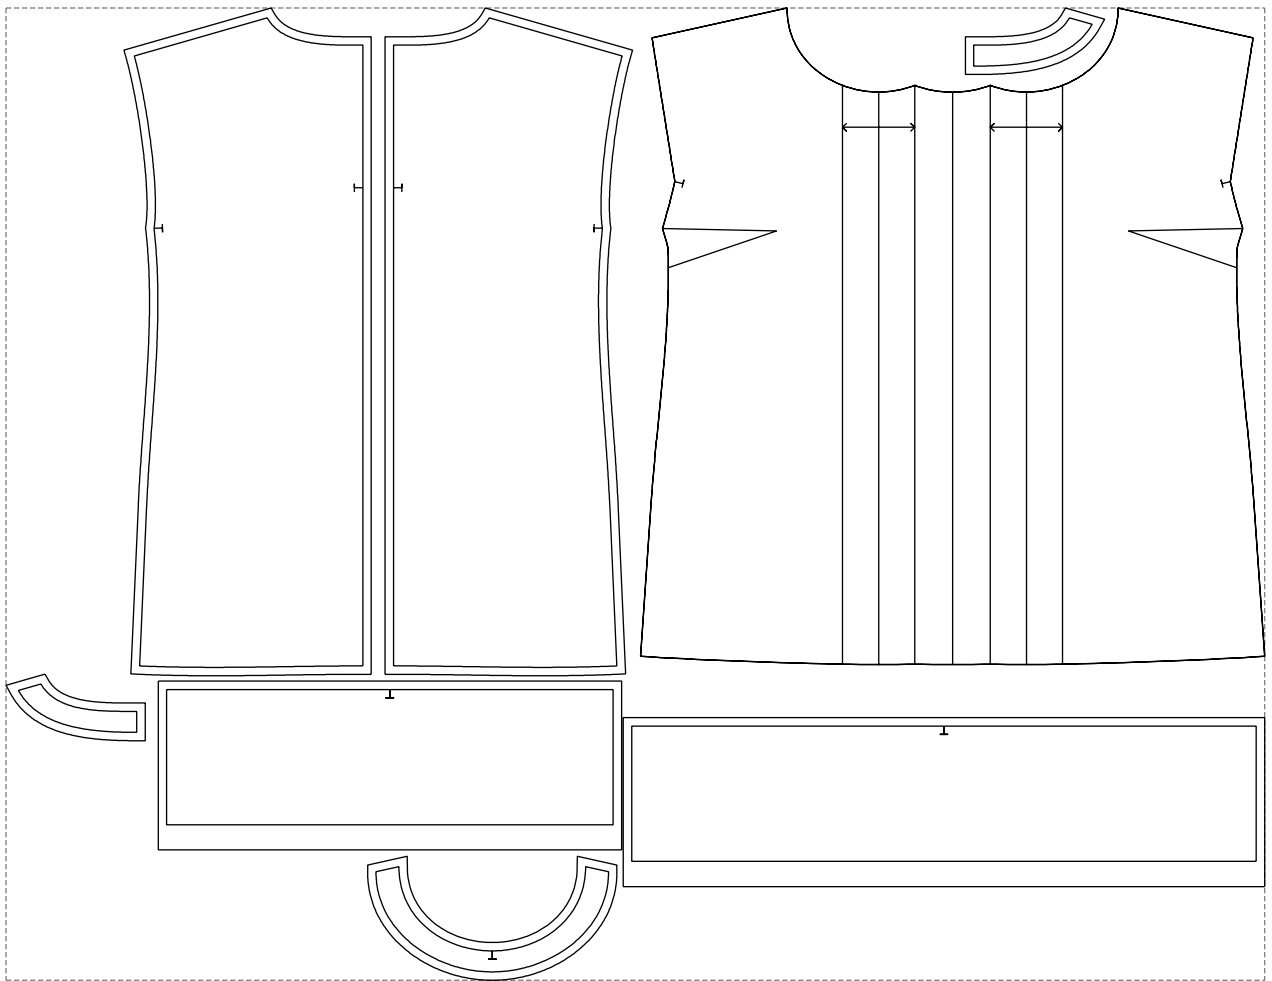

Not for print

Paper size: A4, size:1399.00 x969.70 mm

# Example

size:1499.00 x1158.29 mm

Maneken =1 ver.0

rz\_1=170

rz\_16=92

rz\_17=78.8

rz\_18=71.8

rz\_19=100