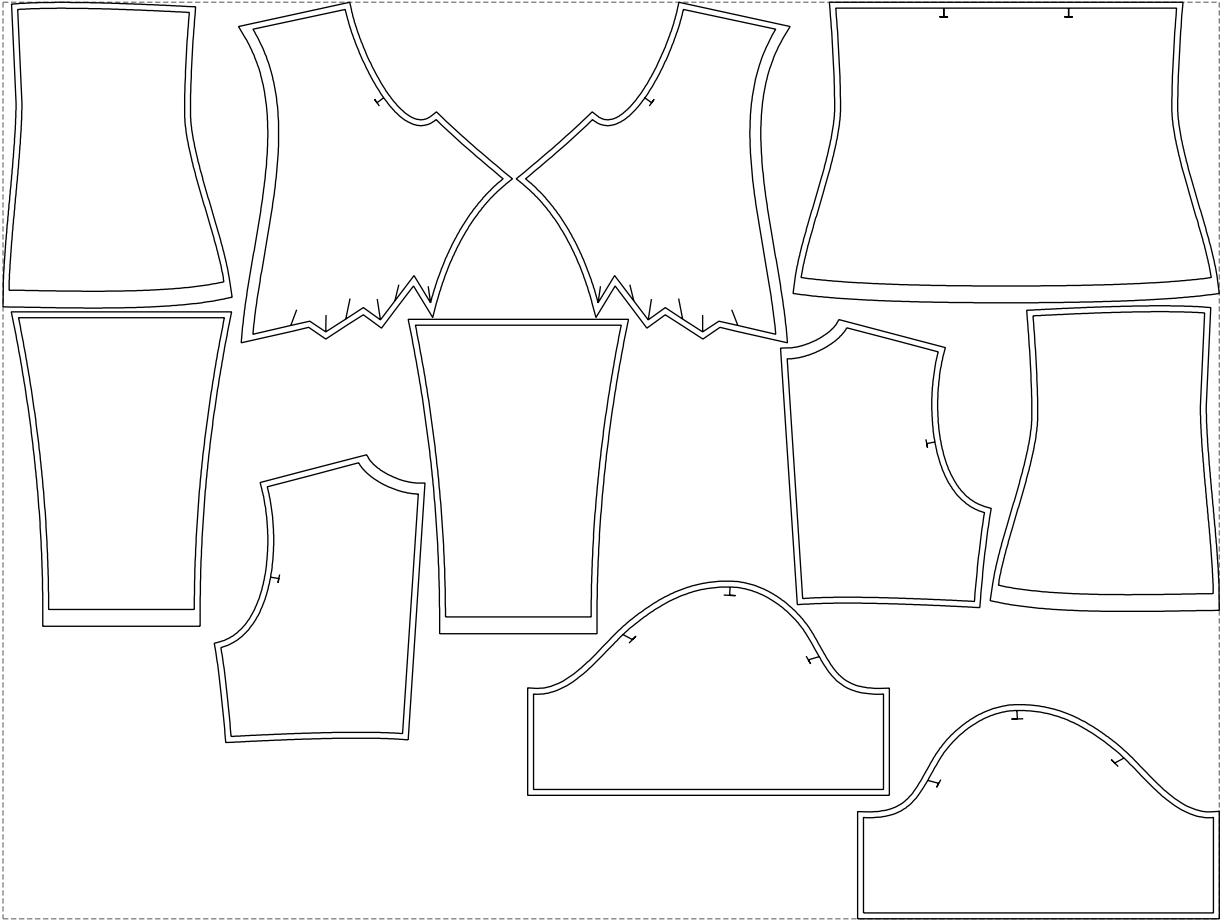

Example

size:1448.75 x1091.61 mm

Maneken =1 ver.0

rz_1=170

rz_16=100

rz_17=85.4

rz_18=80.2

rz_19=108

rz_20=105.4

.
.
.