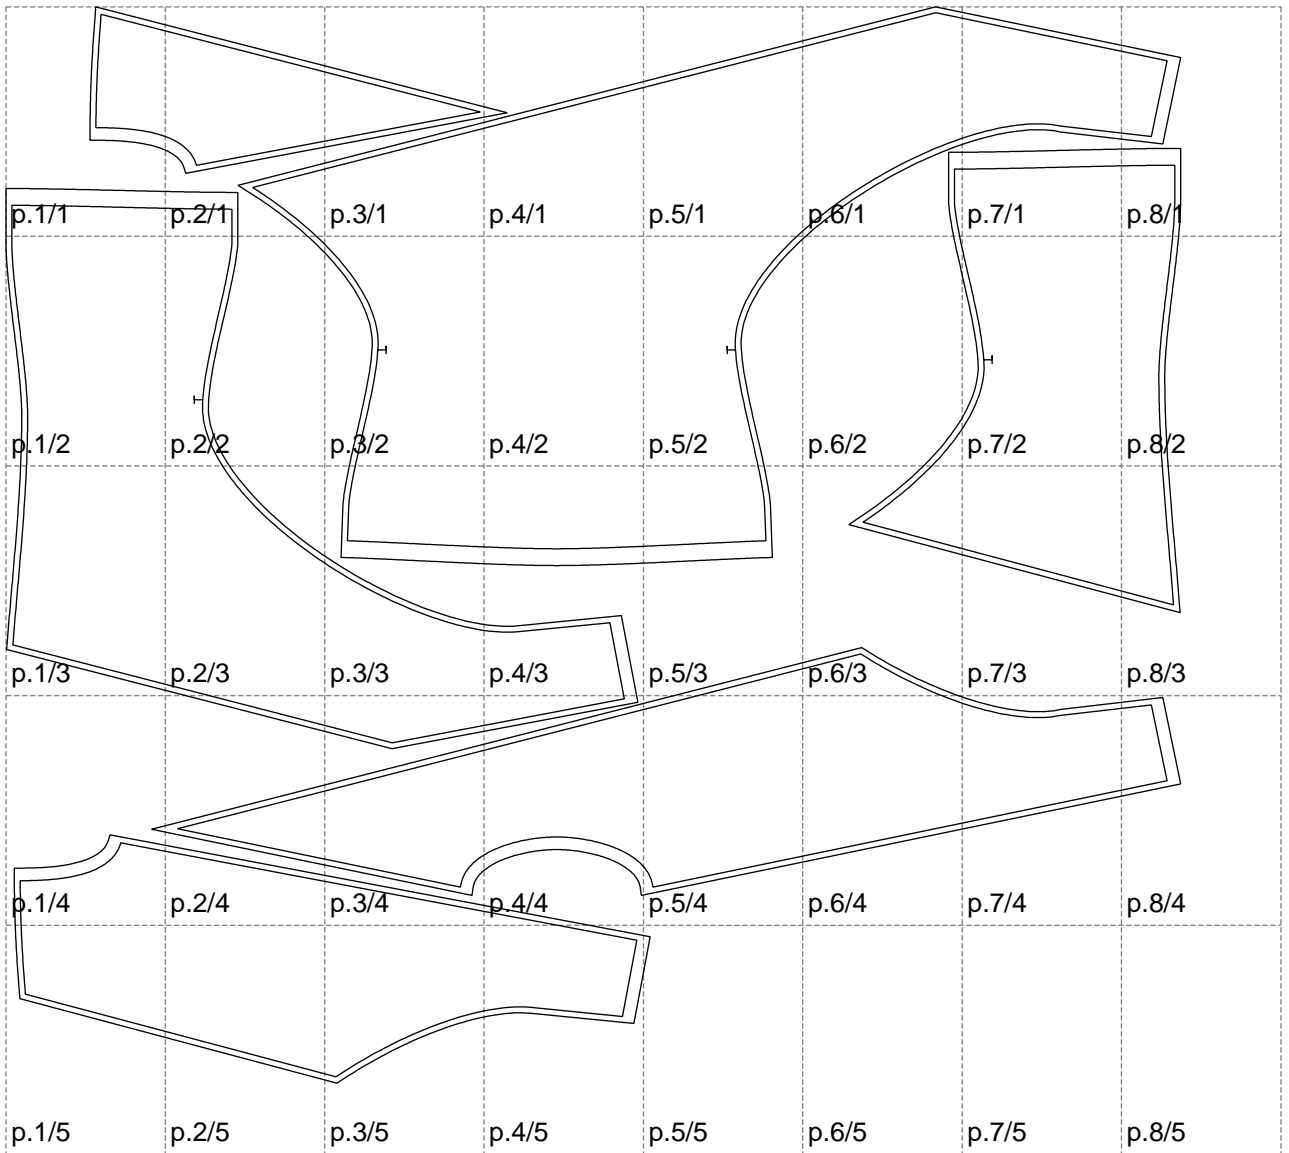

Not for print

Paper size: A4, size:1399.00 x1281.78 mm

# Example

size:1499.00 x1747.03 mm

Maneken =1 ver.0

rz\_1=170

rz\_16=100

rz\_17=85.4

rz\_18=80.2

rz\_19=108

rz\_20=105.4

---

. . . . .  
. . . . .  
. . . . .